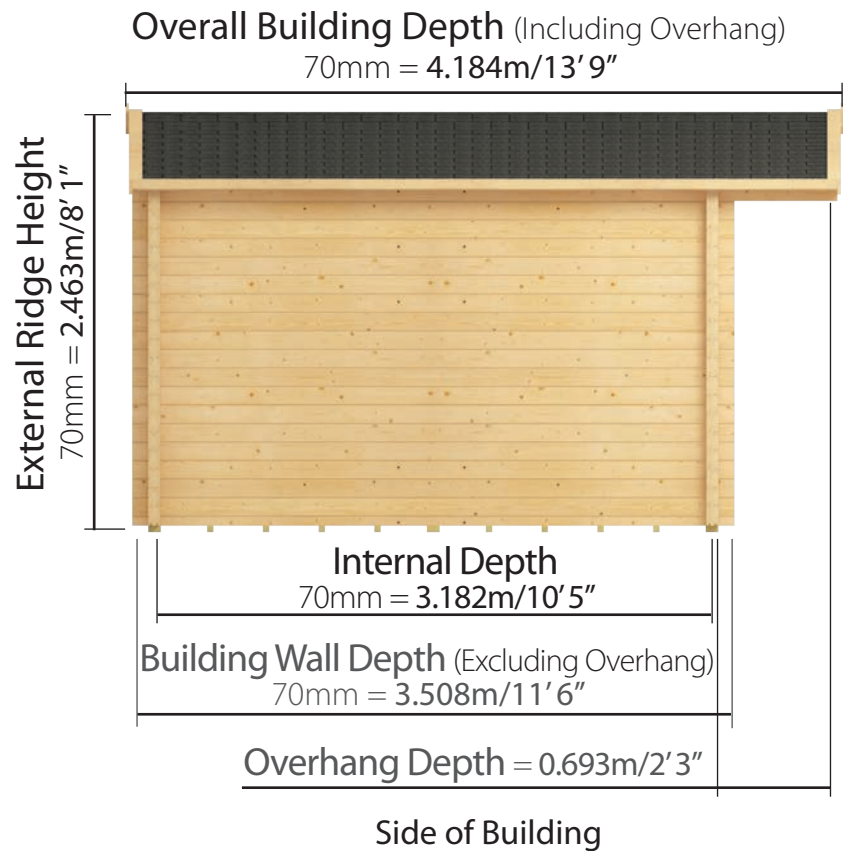

70mm W5.0m x D4.0m / W16'5" x D13'1"

Winchester: Side elevation