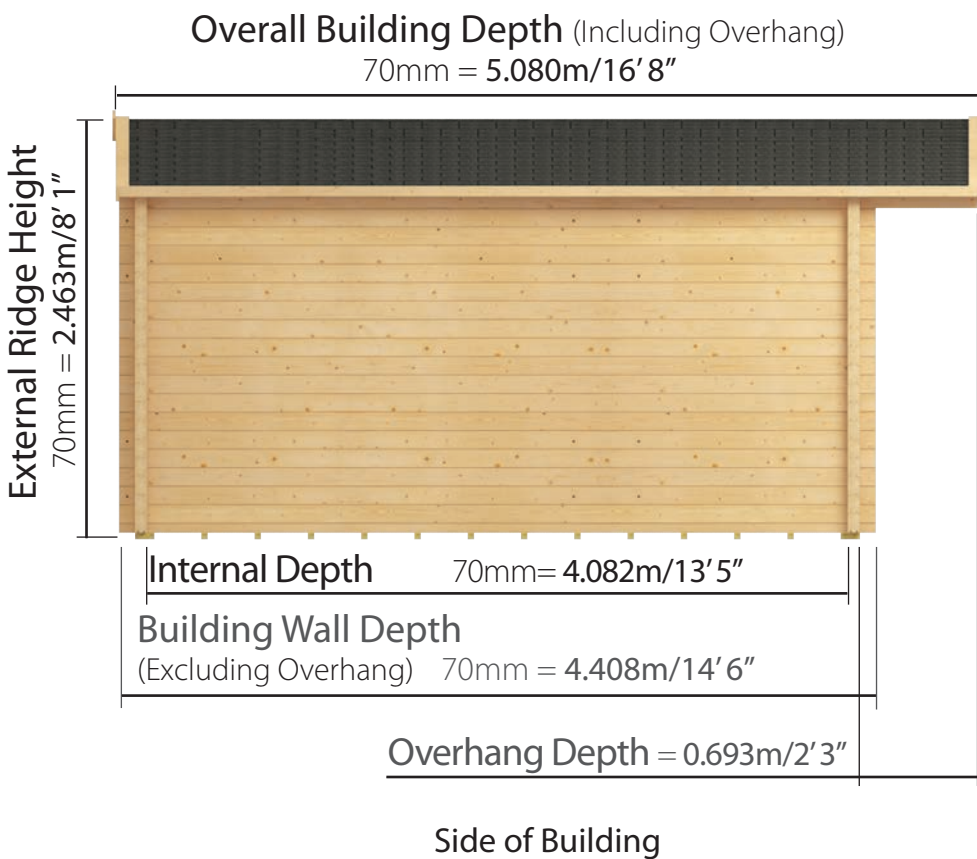

## Sizes available

available in ultimate 28/44/70mm cladding types

Winchester Log Cabin  
W5.0m x D5.0m  
(Including Overhang)

Winchester Log Cabin  
W5.0m x D4.0m  
(Including Overhang)

# 70mm W5.0m x D5.0m / W16'5" x D16'5"

## Winchester: Side elevation

# 70mm W5.0m x D4.0m / W16'5" x D13'1"