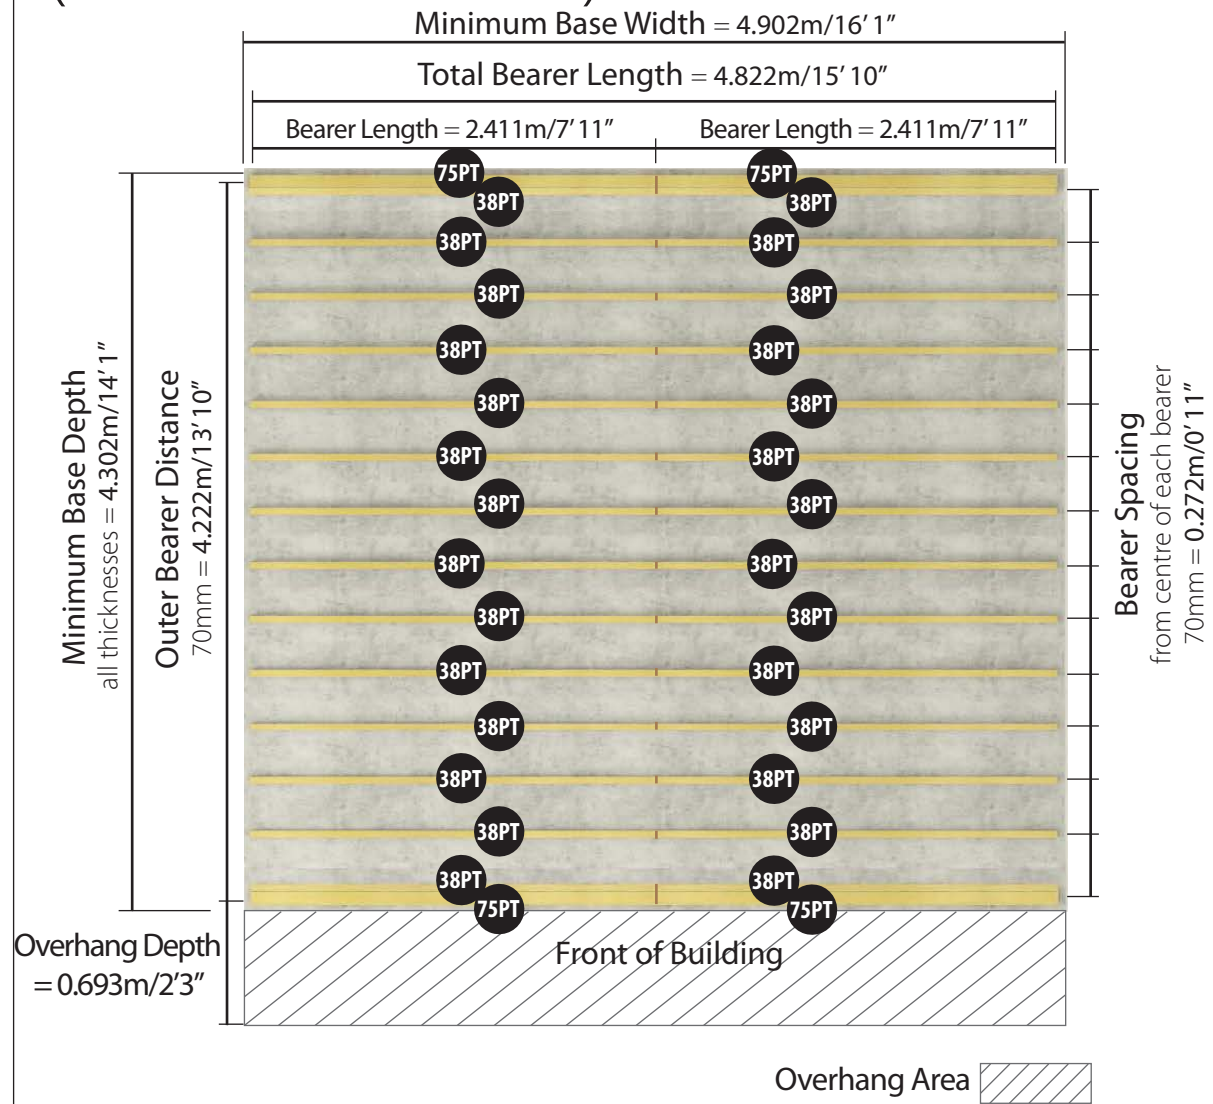

Base Size and Bearers Layout (Pressure Treated)

Please note: your base must be perfectly level and drainage is required to allow water to run off the surface. There must also be at least 2m clearance on each side to allow annual treatment to be applied.