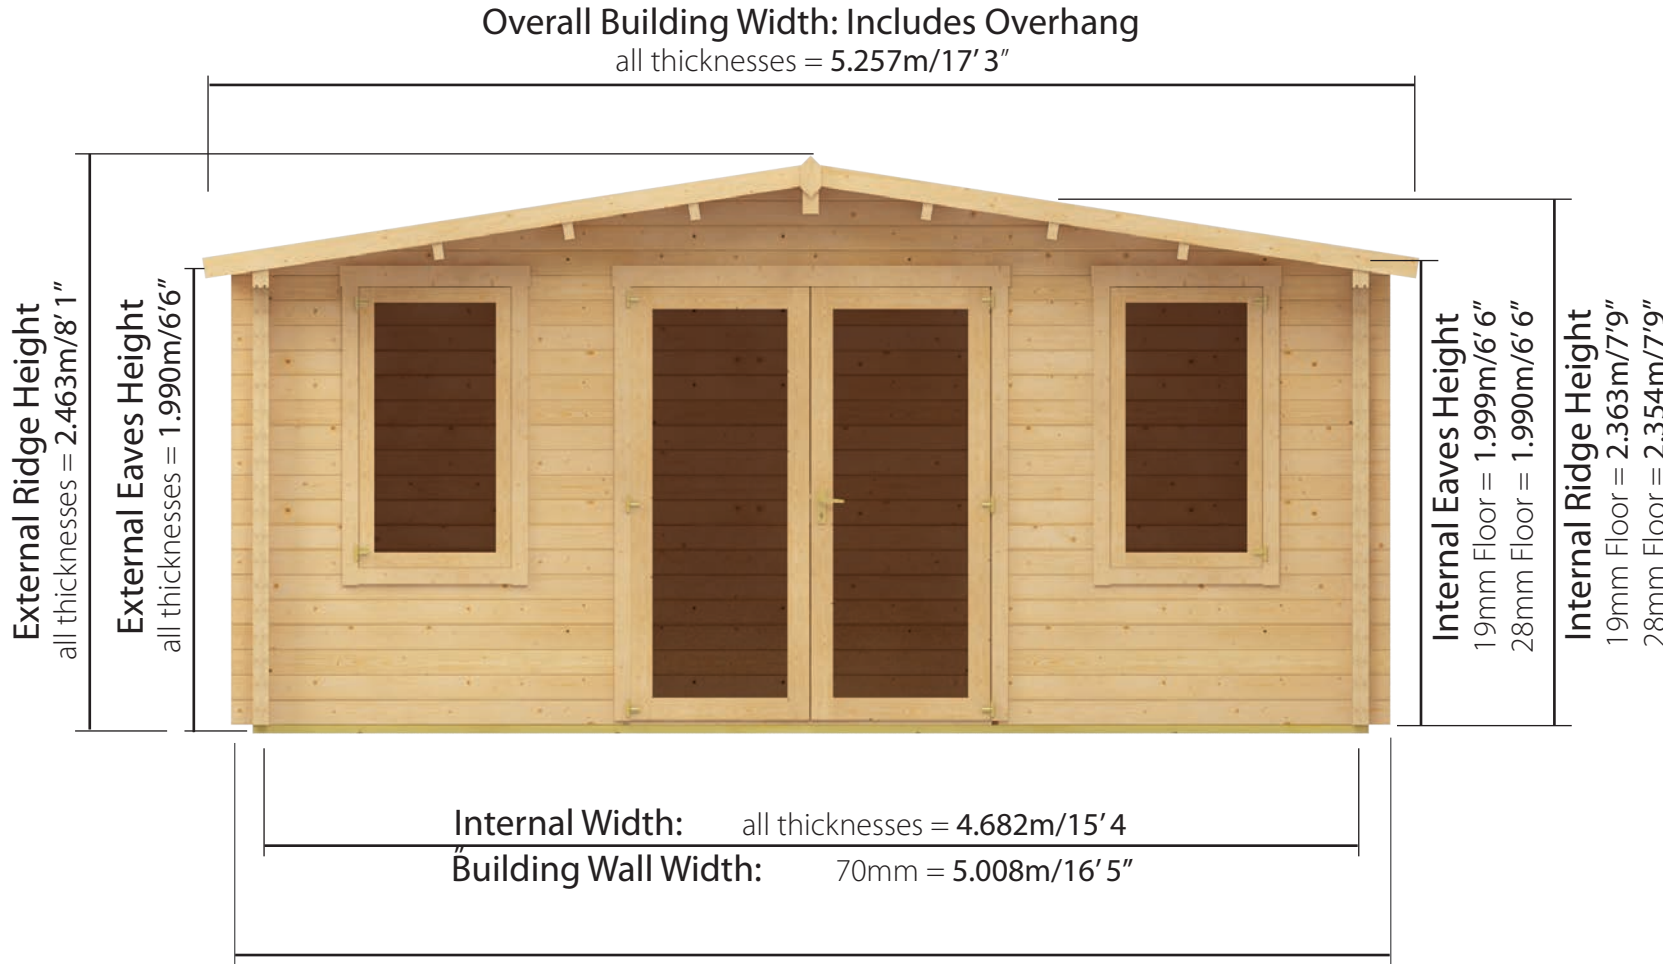

# 70mm Winchester Log Cabin

Front elevation: width 5.0m

## Sizes available

available in ultimate 28/44/70mm cladding types

Winchester Log Cabin  
W5.0m x D5.0m  
(Including Overhang)

Winchester Log Cabin  
W5.0m x D4.0m  
(Including Overhang)

# 70mm W5.0m x D5.0m / W16'5" x D16'5"

# 70mm W5.0m x D4.0m / W16'5" x D13'1"