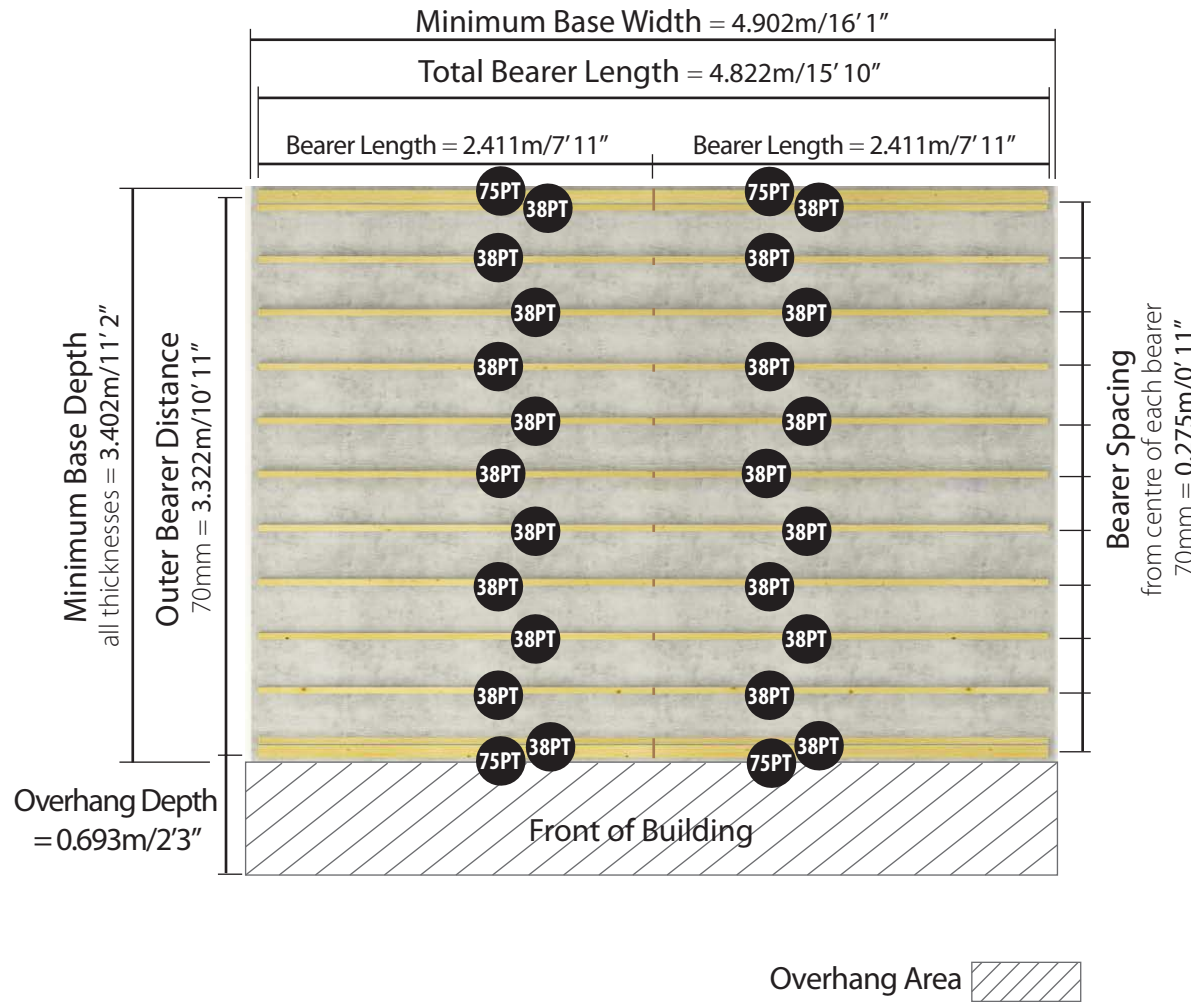

Base Size and Bearers Layout (Pressure Treated)

Please note: your base must be perfectly level and drainage is required to allow water to run off the surface. There must also be at least 2m clearance on each side to allow annual treatment to be applied.