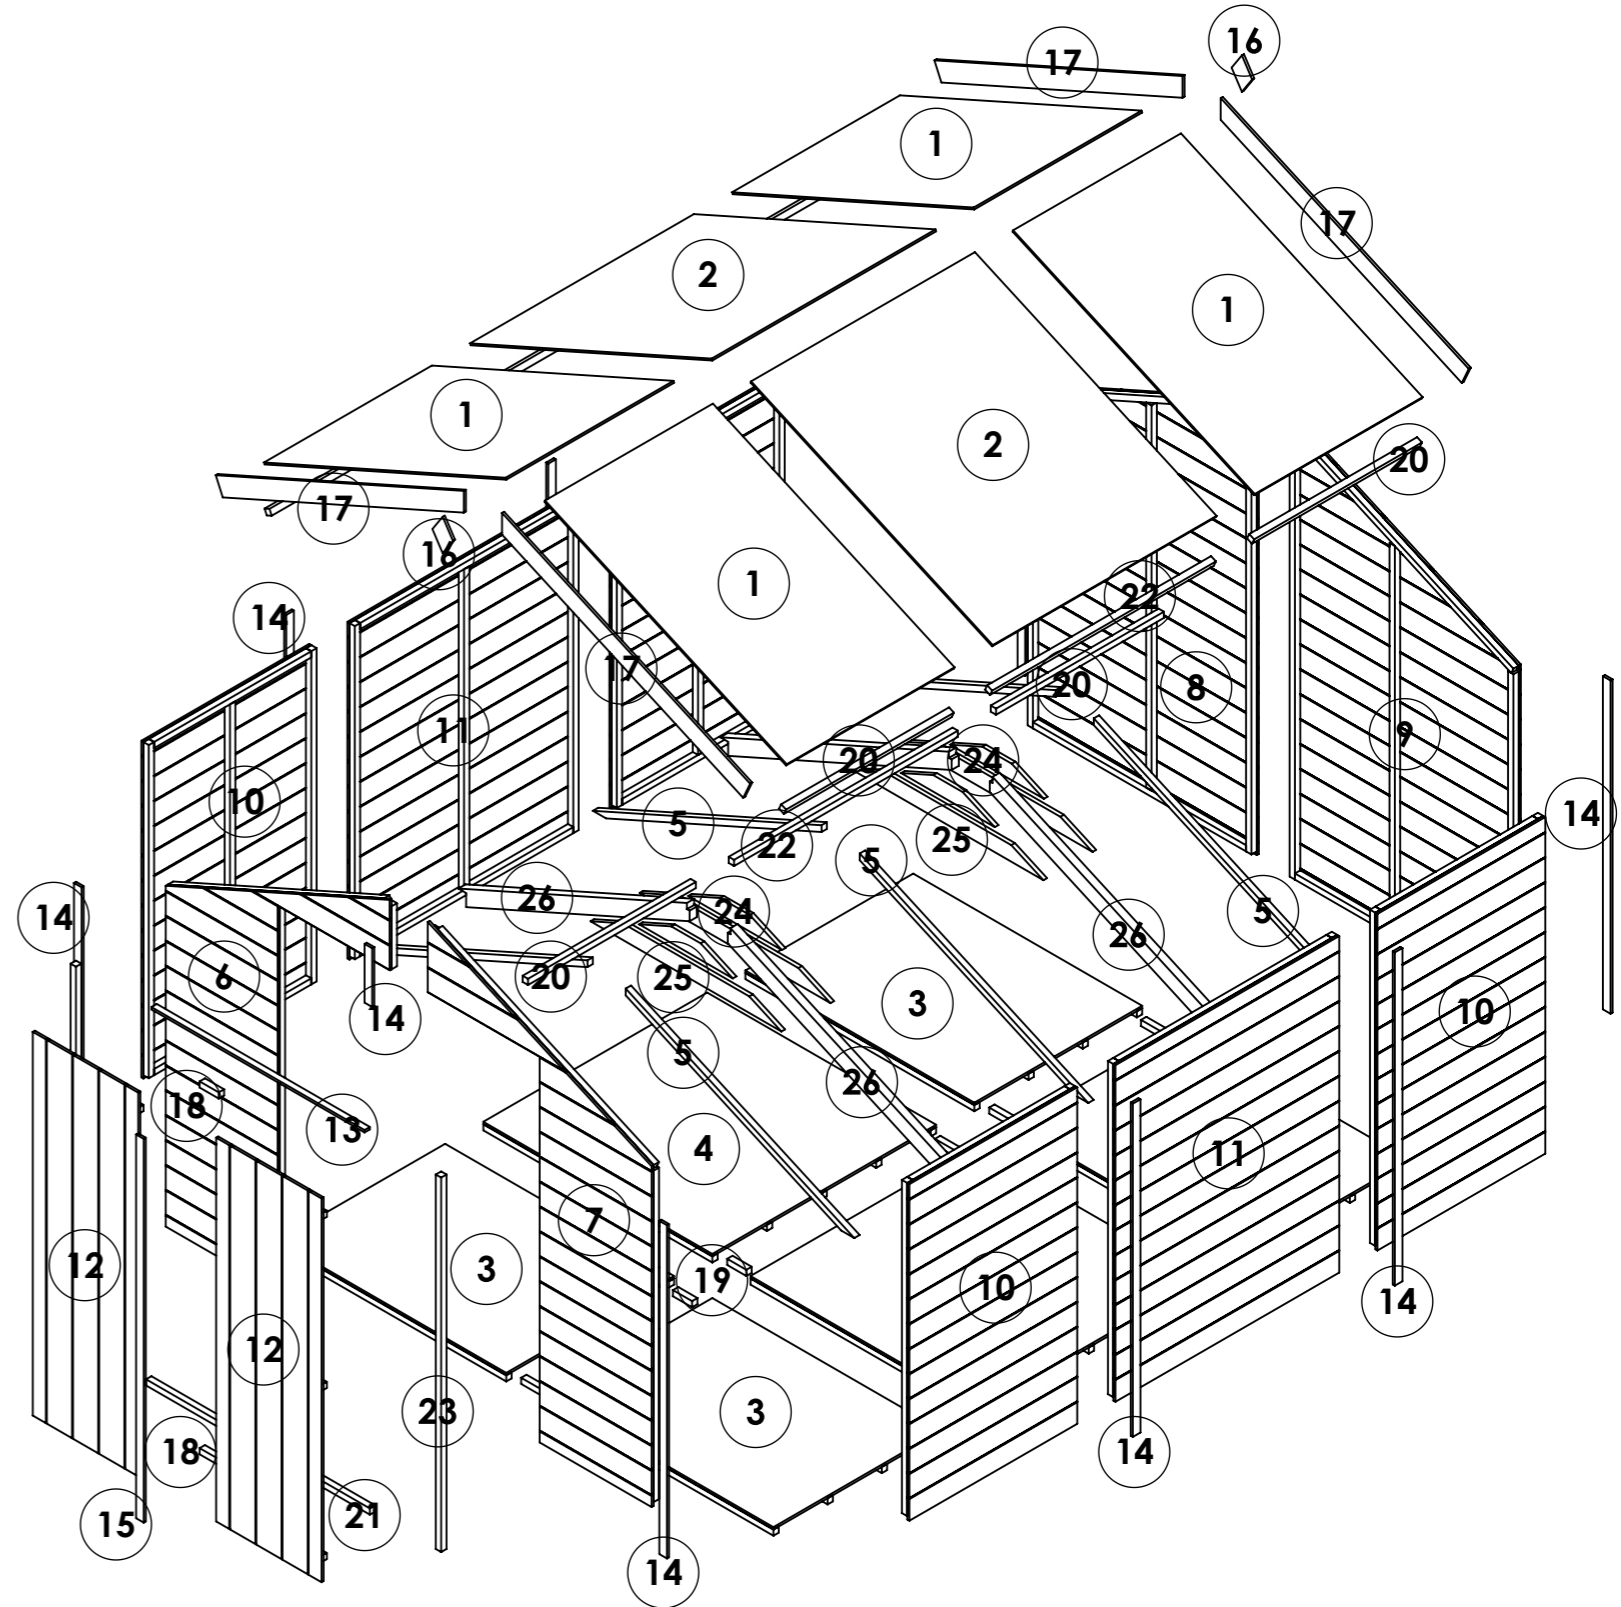

OPTIONS:

Floor: **19mm T&G**

Roof: **11mm T&G**

Truss: **11mm T&G Heavy Duty**

10x8 Master Tongue and Groove Windowless Apex

ITEM NO.	Part Name - ID / Code - Name	QTY.
1	14434-Roof Apex 8mm SS W0.879xH1.385m	4
2	14435-Roof Apex 8mm SS W1.172xH1.385m	2
3	14593-Floor ASM Solid Sheet W0.879xH1.199m	4
4	14594-Floor ASM Solid Sheet W1.172xH1.199m	2
5	25407-Roof Support 8ft Treated L1.31m	6
6	25429-Section 11mm TG 8ft Gable Door Left U1511 W1.172xH1.912m	1
7	25430-Section 11mm TG 8ft Gable Door Right U1511 W1.172xH1.912m	1
8	25431-Section 11mm TG 8ft Gable Plain Left U1511 W1.172xH1.912m	1
9	25432-Section 11mm TG 8ft Gable Plain Right U1511 W1.172xH1.912m	1
10	25433-Section 11mm TG 3ft Panel Plain U1511 W0.879xH1.523m	4
11	25434-Section 11mm TG 4ft Panel Plain U1511 W1.172xH1.523m	2
12	25437-Door Double 11mm TG W0.552xH1.740m	2
13	CL-1116-28RS- Door Head	1
14	CL-1511-40RS- Panel Cloak	11
15	CL-1754-40RS- Door Cloak 1740	1
16	FB-0138-90RS- Finial	2
17	FB-1422-90RS- Fascia Board	4
18	FR-0100-SQ- Door Block	2
19	FR-0100-SQ- Floor Block	6
20	FR-0879-SQ- Purlin	6
21	FR-1172-SQ- Door Threshold	1
22	FR-1172-SQ- Purlin	3
23	FR-1698-SQ- Door Upright	2
24	TR-0491-BV2	4
25	TR-1000-BV2	4
26	TR-1312-BM75	4