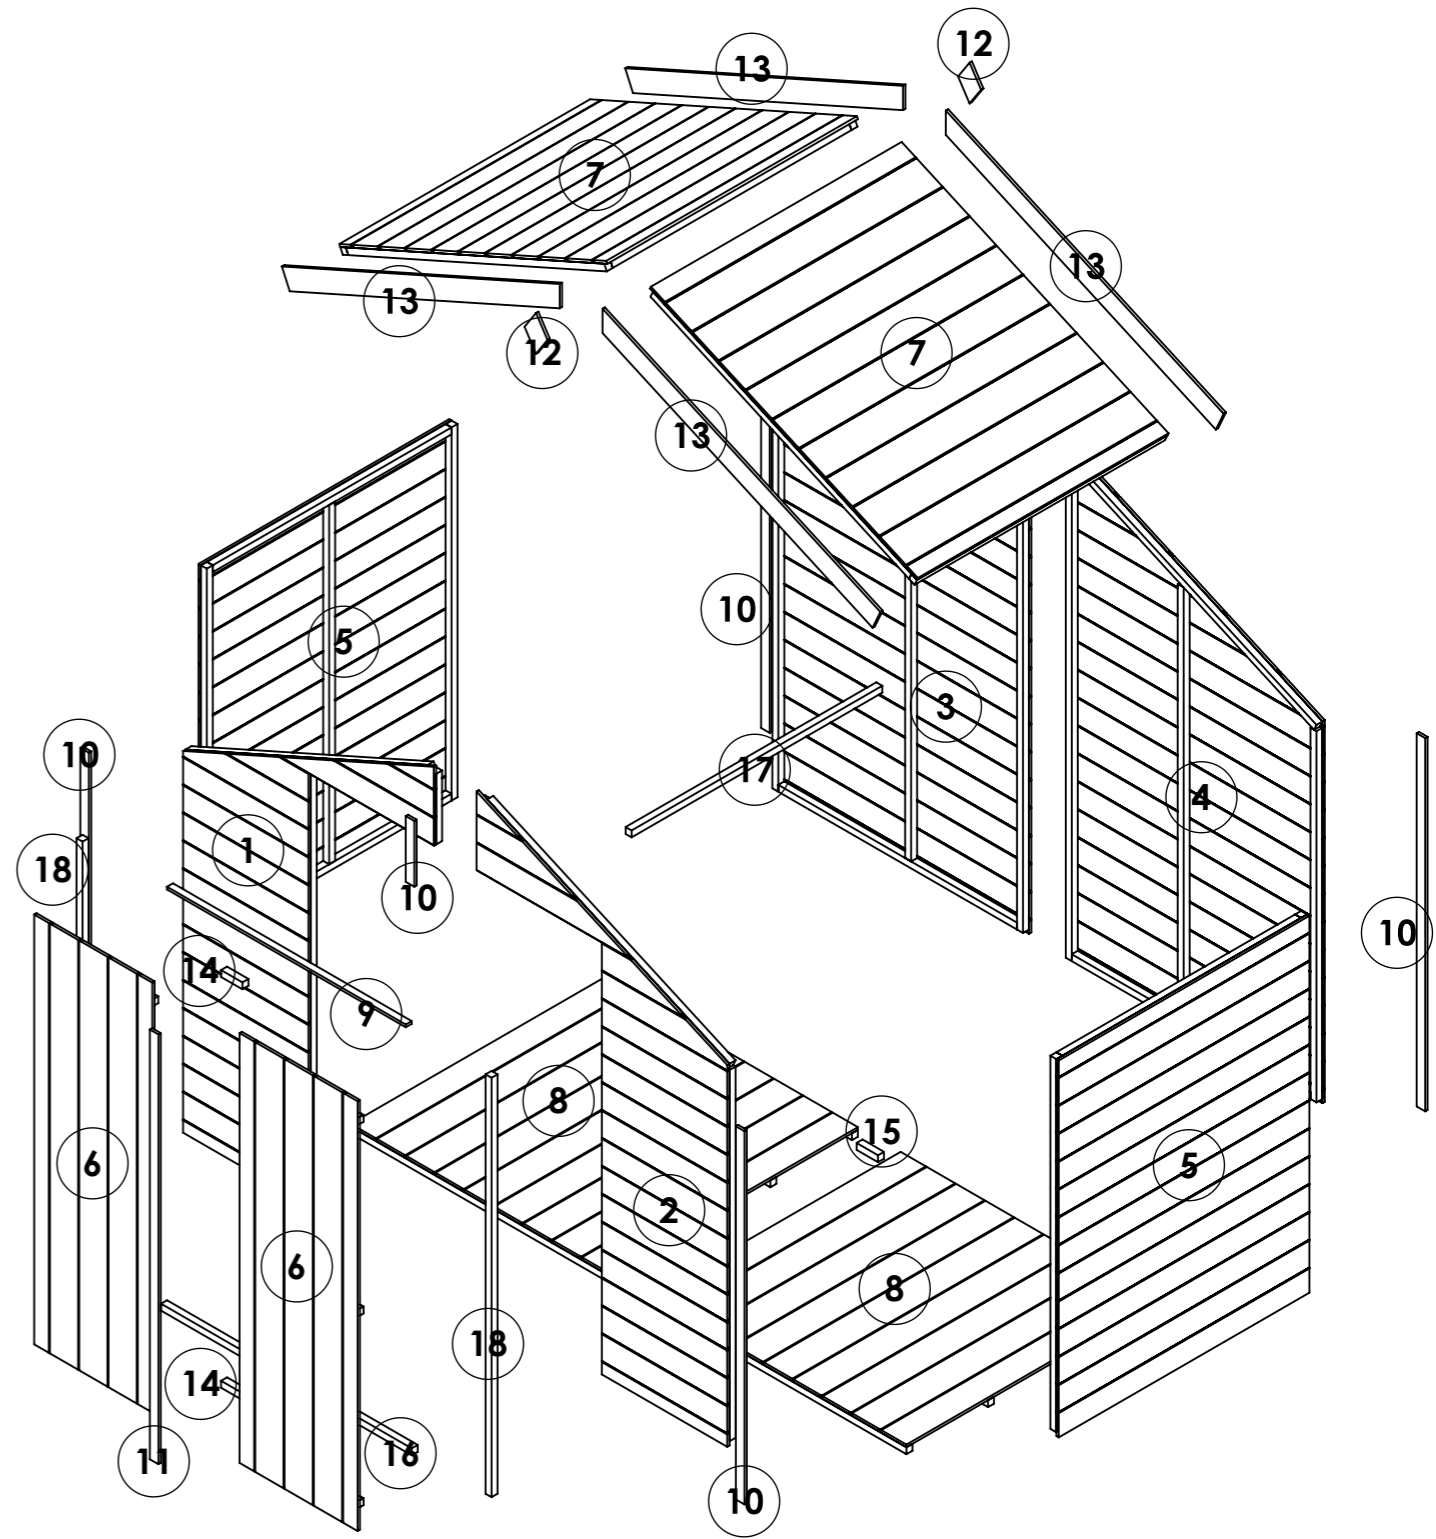

4x8 Master Tongue and Groove Windowless Apex

ITEM NO.	Part Name - ID / Code - Name	QTY.
1	14435-Roof Apex 8mm SS W1.172xH1.385m	2
2	14594-Floor ASM Solid Sheet W1.172xH1.199m	2
3	25407-Roof Support 8ft Treated L1.31m	2
4	25429-Section 11mm TG 8ft Gable Door Left U1511 W1.172xH1.912m	1
5	25430-Section 11mm TG 8ft Gable Door Right U1511 W1.172xH1.912m	1
6	25431-Section 11mm TG 8ft Gable Plain Left U1511 W1.172xH1.912m	1
7	25432-Section 11mm TG 8ft Gable Plain Right U1511 W1.172xH1.912m	1
8	25434-Section 11mm TG 4ft Panel Plain U1511 W1.172xH1.523m	2
9	25437-Door Double 11mm TG W0.552xH1.740m	2
10	CL-1116-28RS- Door Head	1
11	CL-1511-40RS- Panel Cloak	7
12	CL-1754-40RS- Door Cloak 1740	1
13	FB-0138-90RS- Finial	2
14	FB-1422-90RS- Fascia Board	4
15	FR-0100-SQ- Door Block	2
16	FR-0100-SQ- Floor Block	2
17	FR-1172-SQ- Door Threshold	1
18	FR-1172-SQ- Purlin	3
19	FR-1698-SQ- Door Upright	2

OPTIONS:

Floor: **Solid Sheet**
 Roof: **Solid Sheet**
 Truss: **Solid Sheet**

4x8 Master Tongue and Groove Windowless Apex

ITEM NO.	Part Name - ID / Code - Name	QTY.
1	25429-Section 11mm TG 8ft Gable Door Left U1511 W1.172xH1.912m	1
2	25430-Section 11mm TG 8ft Gable Door Right U1511 W1.172xH1.912m	1
3	25431-Section 11mm TG 8ft Gable Plain Left U1511 W1.172xH1.912m	1
4	25432-Section 11mm TG 8ft Gable Plain Right U1511 W1.172xH1.912m	1
5	25434-Section 11mm TG 4ft Panel Plain U1511 W1.172xH1.523m	2
6	25437-Door Double 11mm TG W0.552xH1.740m	2
7	25442-Roof Apex 11mm TG W1.172xH1.366m	2
8	25453-Floor ASM 11mm TG W1.172xH1.199m	2
9	CL-1116-28RS- Door Head	1
10	CL-1511-40RS- Panel Cloak	7
11	CL-1754-40RS- Door Cloak 1740	1
12	FB-0138-90RS- Finial	2
13	FB-1422-90RS- Fascia Board	4
14	FR-0100-SQ- Door Block	2
15	FR-0100-SQ- Floor Block	2
16	FR-1172-SQ- Door Threshold	1
17	FR-1172-SQ- Purlin	1
18	FR-1698-SQ- Door Upright	2