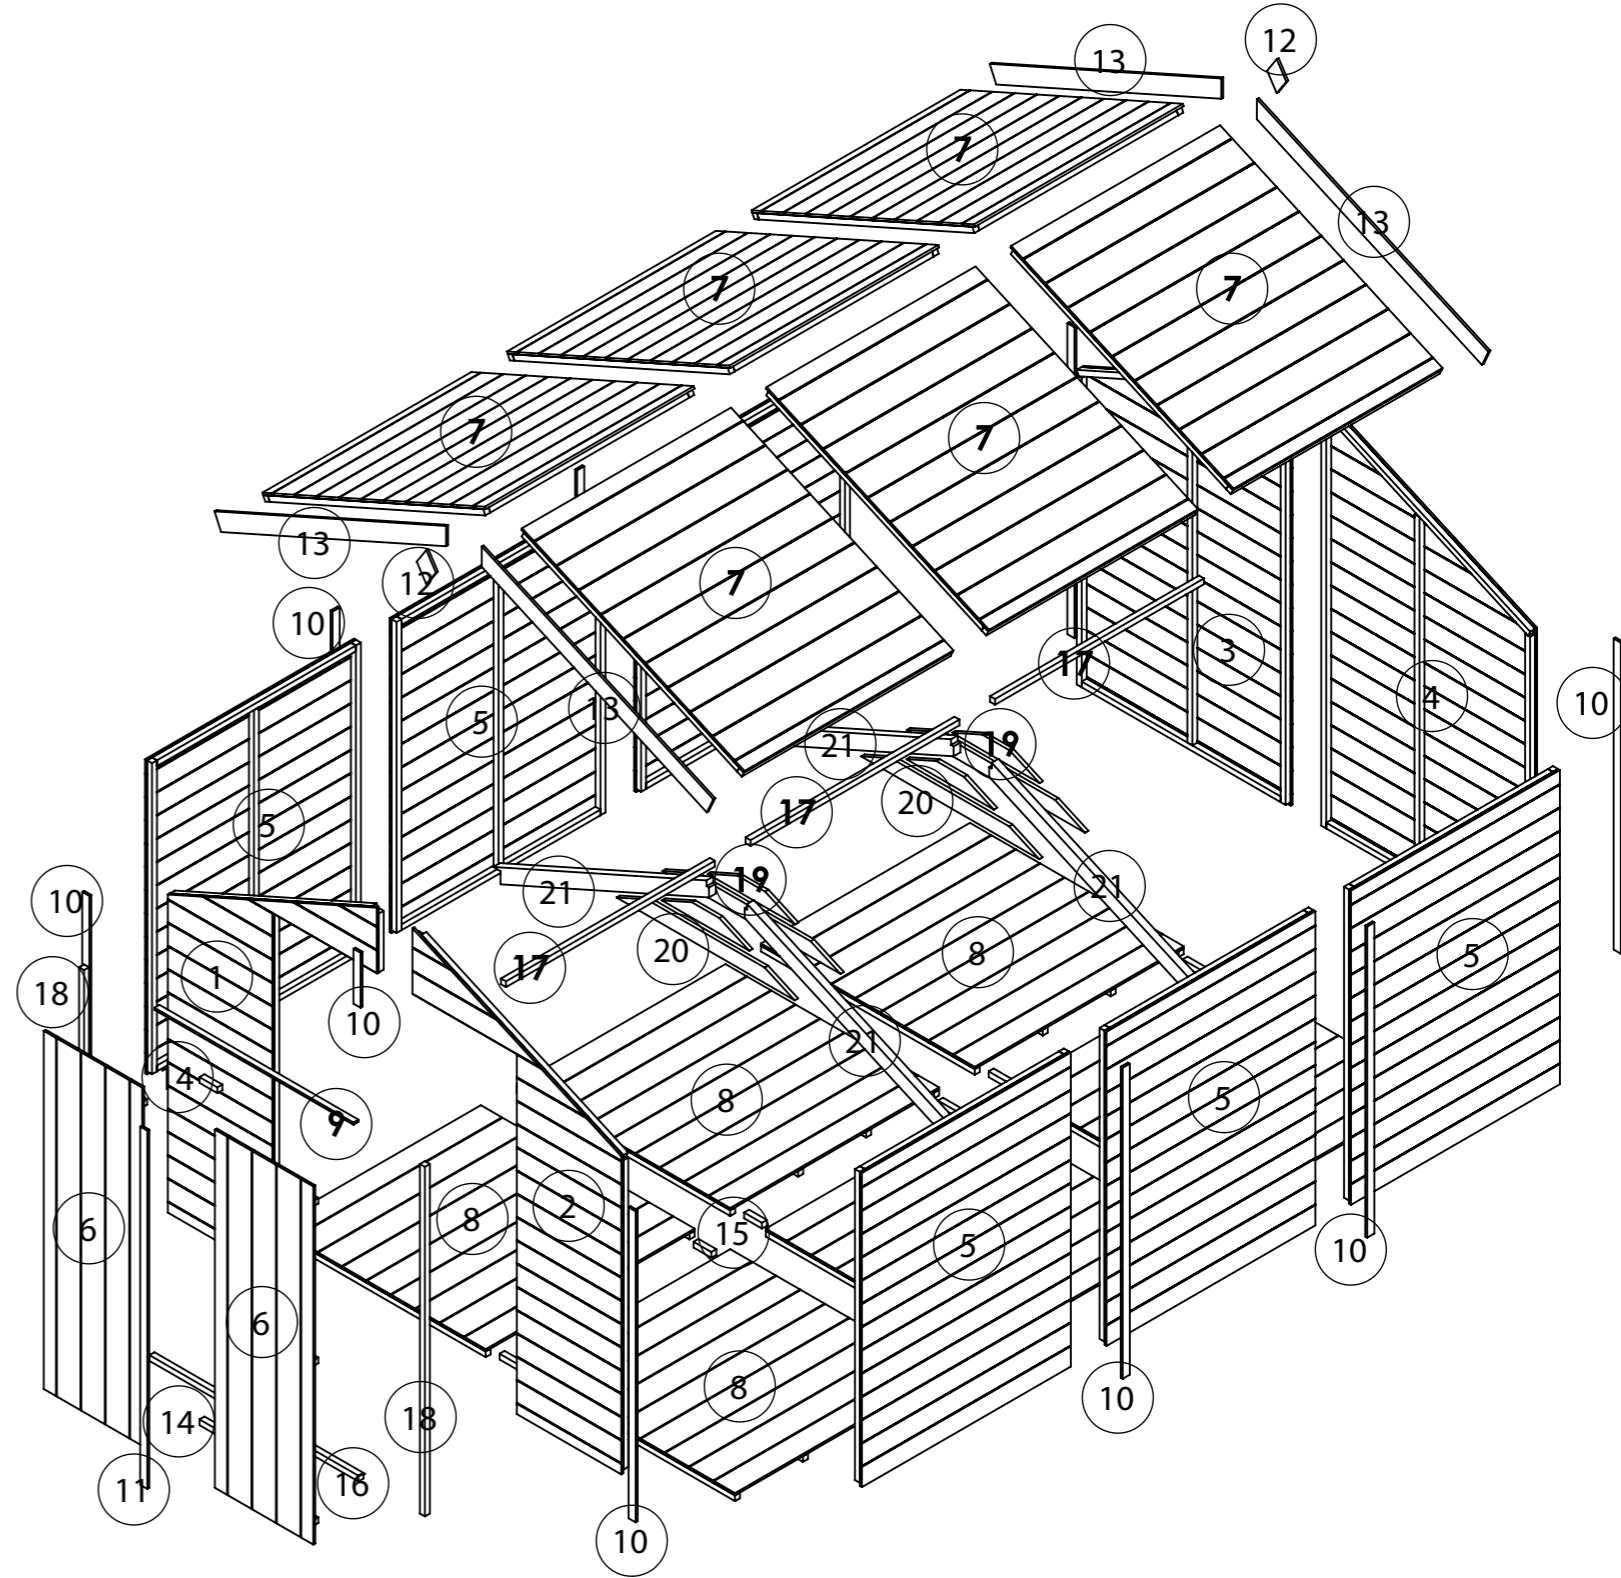

12x8 Master Tongue and Groove Windowless Apex

ITEM NO.	Part Name - ID / Code - Name	QTY.
1	25429-Section 11mm TG 8ft Gable Door Left U1511 W1.172xH1.912m	1
2	25430-Section 11mm TG 8ft Gable Door Right U1511 W1.172xH1.912m	1
3	25431-Section 11mm TG 8ft Gable Plain Left U1511 W1.172xH1.912m	1
4	25432-Section 11mm TG 8ft Gable Plain Right U1511 W1.172xH1.912m	1
5	25434-Section 11mm TG 4ft Panel Plain U1511 W1.172xH1.523m	6
6	25437-Door Double 11mm TG W0.552xH1.740m	2
7	25442-Roof Apex 11mm TG W1.172xH1.366m	6
8	25453-Floor ASM 11mm TG W1.172xH1.199m	6
9	CL-1116-28RS- Door Head	1
10	CL-1511-40RS- Panel Cloak	11
11	CL-1754-40RS- Door Cloak 1740	1
12	FB-0138-90RS- Finial	2
13	FB-1422-90RS- Fascia Board	4
14	FR-0100-SQ- Door Block	2
15	FR-0100-SQ- Floor Block	6
16	FR-1172-SQ- Door Threshold	1
17	FR-1172-SQ- Purlin	3
18	FR-1698-SQ- Door Upright	2
19	TR-0491-BV2	4
20	TR-1000-BV2	4
21	TR-1312-BM75	4

OPTIONS:

Floor: **11mm T&G**
Roof: **11mm T&G**
Truss: **11mm T&G**