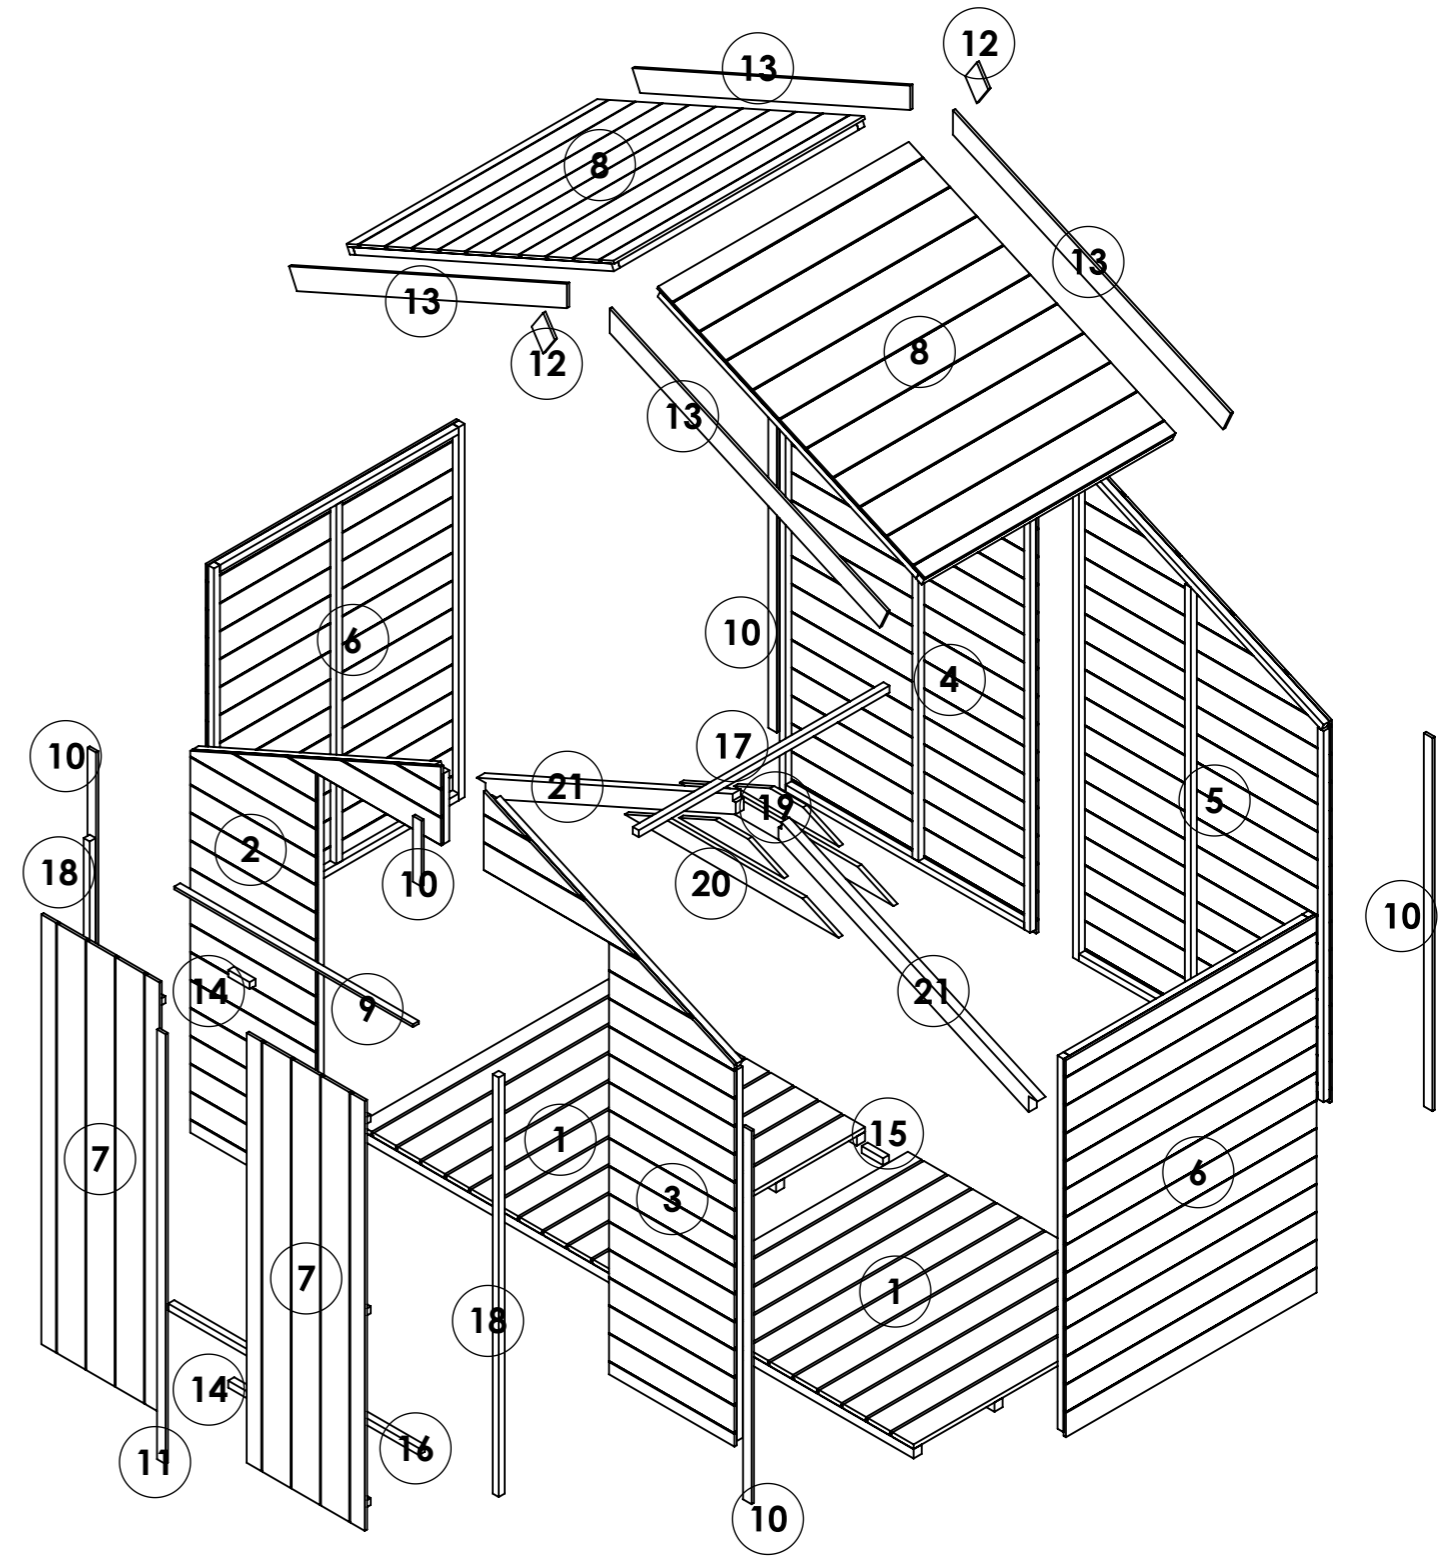

4x8 Master Tongue and Groove Windowless Apex

ITEM NO.	Part Name - ID / Code - Name	QTY.
1	25412-Floor ASM 19mm TG W1.172xH1.199m	2
2	25429-Section 11mm TG 8ft Gable Door Left U1511 W1.172xH1.912m	1
3	25430-Section 11mm TG 8ft Gable Door Right U1511 W1.172xH1.912m	1
4	25431-Section 11mm TG 8ft Gable Plain Left U1511 W1.172xH1.912m	1
5	25432-Section 11mm TG 8ft Gable Plain Right U1511 W1.172xH1.912m	1
6	25434-Section 11mm TG 4ft Panel Plain U1511 W1.172xH1.523m	2
7	25437-Door Double 11mm TG W0.552xH1.740m	2
8	25442-Roof Apex 11mm TG W1.172xH1.366m	2
9	CL-1116-28RS- Door Head	1
10	CL-1511-40RS- Panel Cloak	7
11	CL-1754-40RS- Door Cloak 1740	1
12	FB-0138-90RS- Finial	2
13	FB-1422-90RS- Fascia Board	4
14	FR-0100-SQ- Door Block	2
15	FR-0100-SQ- Floor Block	2
16	FR-1172-SQ- Door Threshold	1
17	FR-1172-SQ- Purlin	1
18	FR-1698-SQ- Door Upright	2
19	TR-0491-BV2	2
20	TR-1000-BV2	2
21	TR-1312-BM75	2

OPTIONS:

Floor: **19mm T&G**

Roof: **11mm T&G**

Truss: **11mm T&G Heavy Duty**