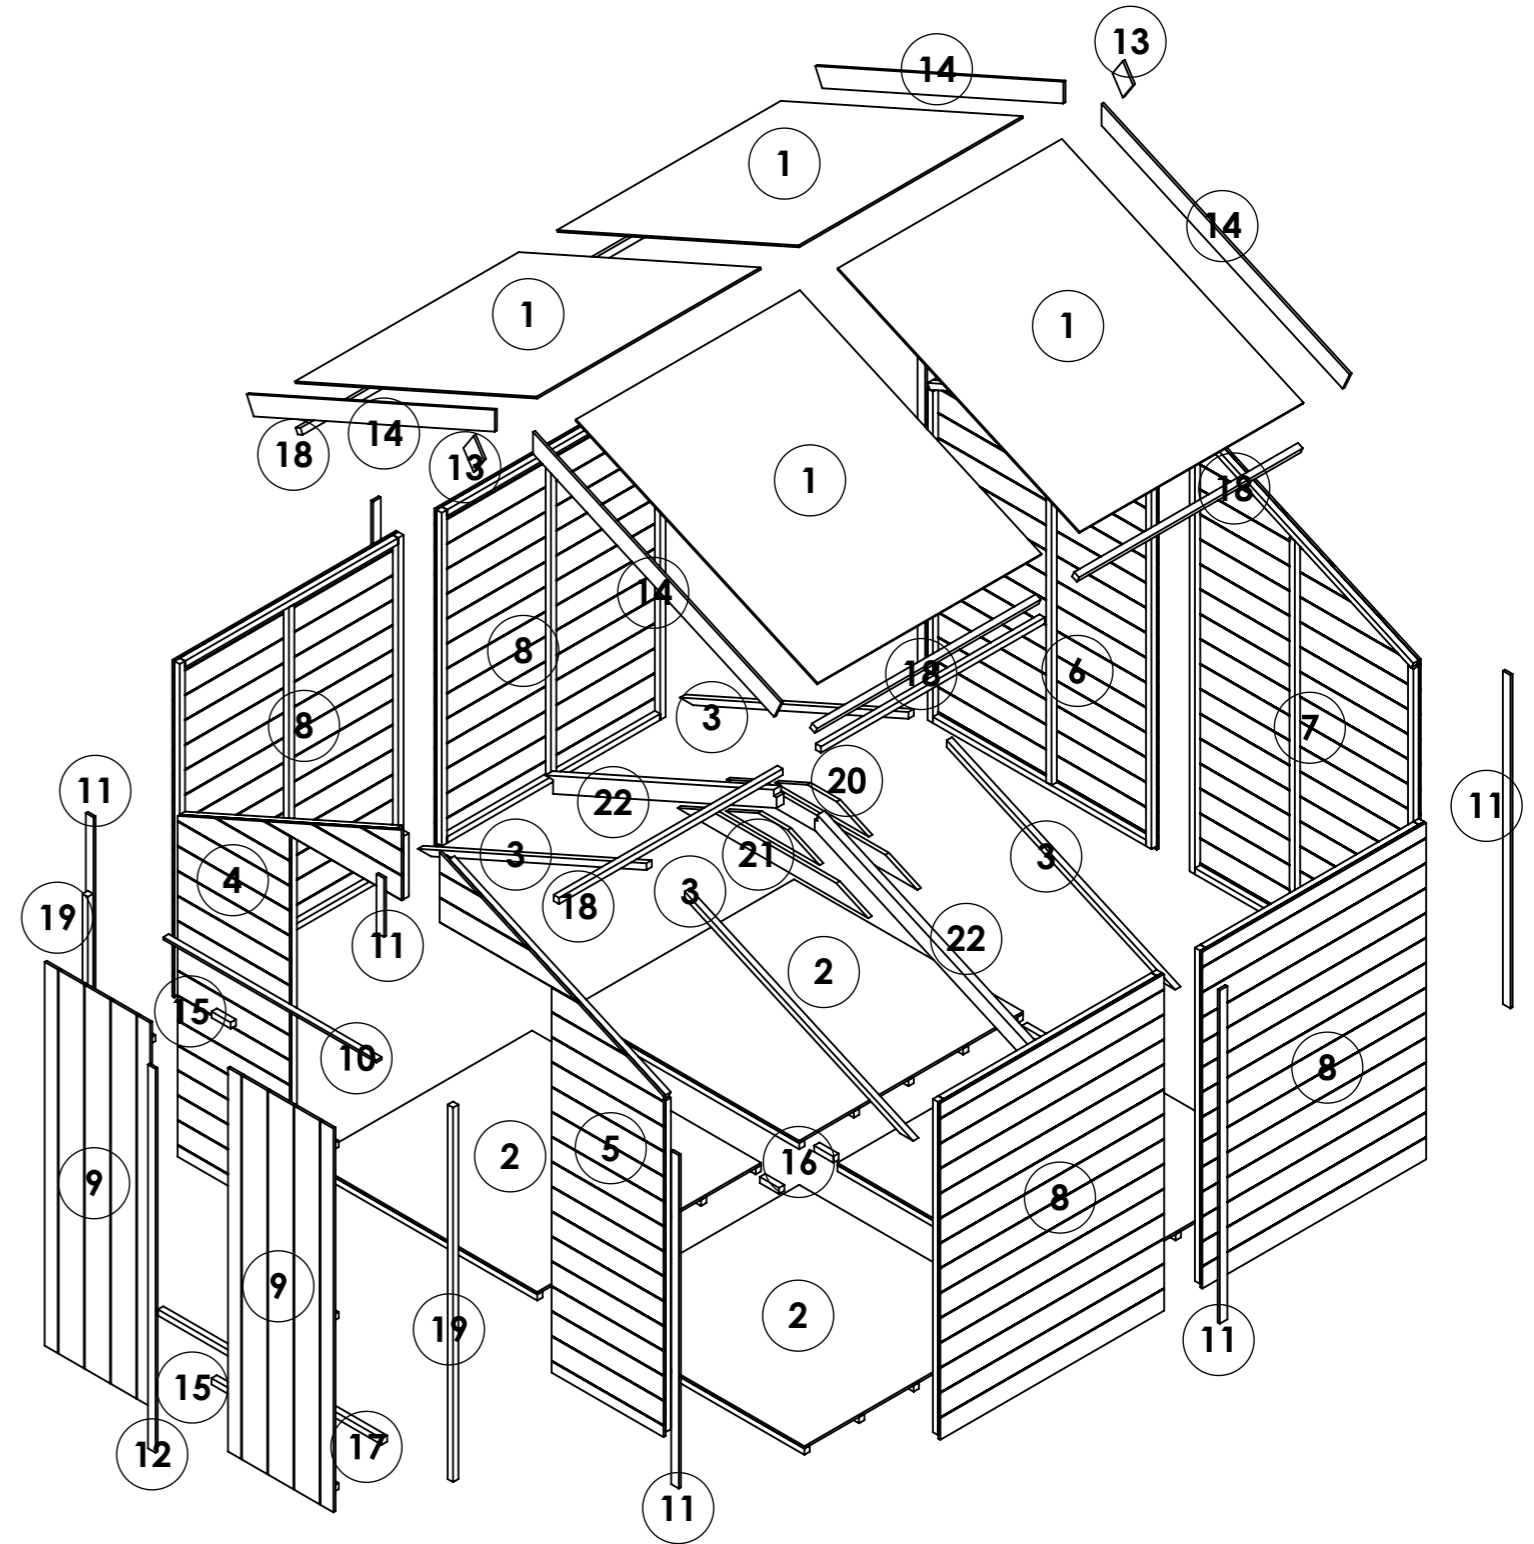

OPTIONS:

Floor: **19mm T&G**

Roof: **11mm T&G**

Truss: **11mm T&G Heavy Duty**

8x8 Master Tongue and Groove Windowless Apex

ITEM NO.	Part Name - ID / Code - Name	QTY.
1	14435-Roof Apex 8mm SS W1.172xH1.385m	4
2	14594-Floor ASM Solid Sheet W1.172xH1.199m	4
3	25407-Roof Support 8ft Treated L1.31m	4
4	25429-Section 11mm TG 8ft Gable Door Left U1511 W1.172xH1.912m	1
5	25430-Section 11mm TG 8ft Gable Door Right U1511 W1.172xH1.912m	1
6	25431-Section 11mm TG 8ft Gable Plain Left U1511 W1.172xH1.912m	1
7	25432-Section 11mm TG 8ft Gable Plain Right U1511 W1.172xH1.912m	1
8	25434-Section 11mm TG 4ft Panel Plain U1511 W1.172xH1.523m	4
9	25437-Door Double 11mm TG W0.552xH1.740m	2
10	CL-1116-28RS- Door Head	1
11	CL-1511-40RS- Panel Cloak	9
12	CL-1754-40RS- Door Cloak 1740	1
13	FB-0138-90RS- Finial	2
14	FB-1422-90RS- Fascia Board	4
15	FR-0100-SQ- Door Block	2
16	FR-0100-SQ- Floor Block	4
17	FR-1172-SQ- Door Threshold	1
18	FR-1172-SQ- Purlin	6
19	FR-1698-SQ- Door Upright	2
20	TR-0491-BV2	2
21	TR-1000-BV2	2
22	TR-1312-BM75	2