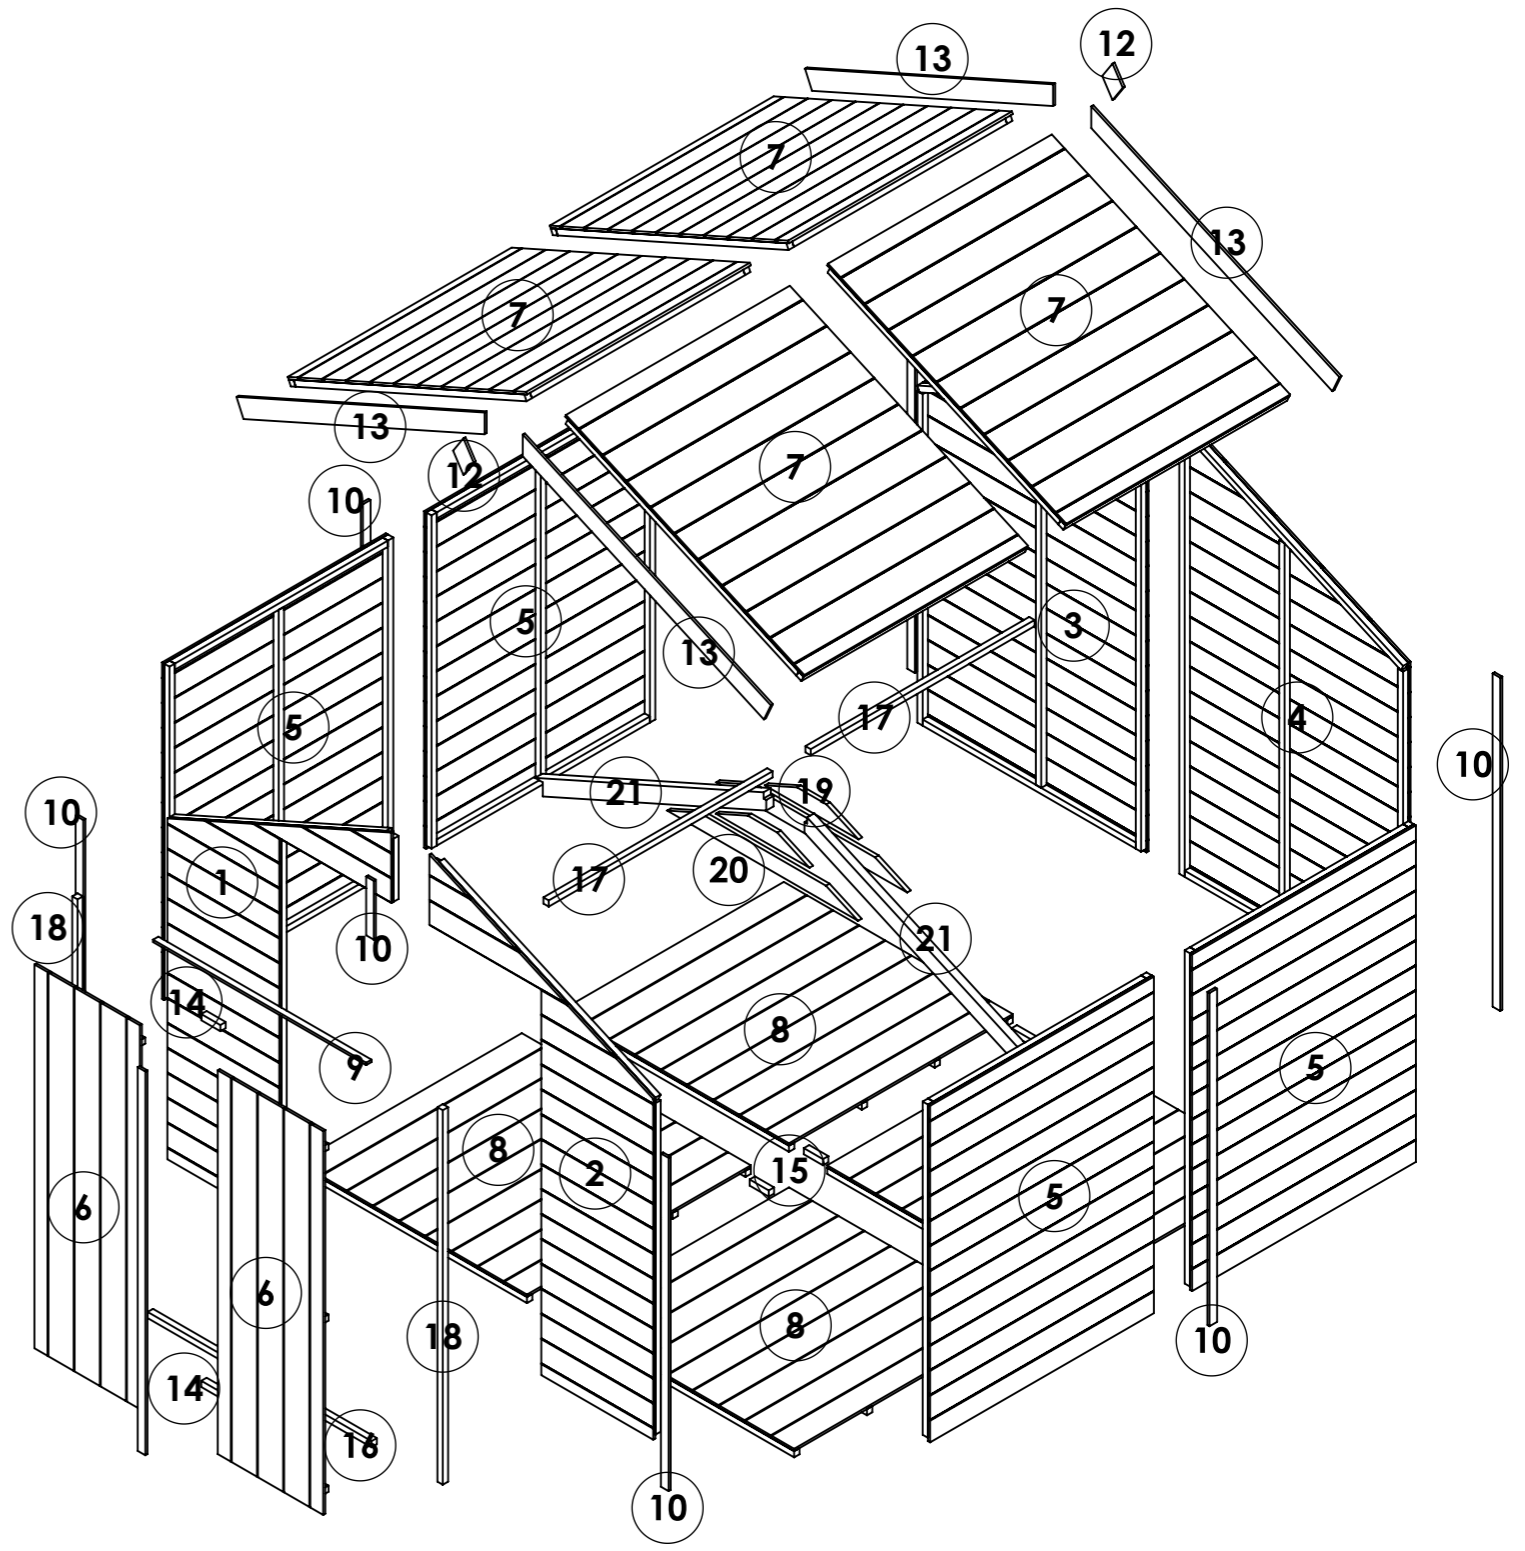

8x8 Master Tongue and Groove Windowless Apex

ITEM NO.	Part Name - ID / Code - Name	QTY.
1	25429-Section 11mm TG 8ft Gable Door Left U1511 W1.172xH1.912m	1
2	25430-Section 11mm TG 8ft Gable Door Right U1511 W1.172xH1.912m	1
3	25431-Section 11mm TG 8ft Gable Plain Left U1511 W1.172xH1.912m	1
4	25432-Section 11mm TG 8ft Gable Plain Right U1511 W1.172xH1.912m	1
5	25434-Section 11mm TG 4ft Panel Plain U1511 W1.172xH1.523m	4
6	25437-Door Double 11mm TG W0.552xH1.740m	2
7	25442-Roof Apex 11mm TG W1.172xH1.366m	4
8	25453-Floor ASM 11mm TG W1.172xH1.199m	4
9	CL-1116-28RS- Door Head	1
10	CL-1511-40RS- Panel Cloak	9
11	CL-1754-40RS- Door Cloak 1740	1
12	FB-0138-90RS- Finial	2
13	FB-1422-90RS- Fascia Board	4
14	FR-0100-SQ- Door Block	2
15	FR-0100-SQ- Floor Block	4
16	FR-1172-SQ- Door Threshold	1
17	FR-1172-SQ- Purlin	2
18	FR-1698-SQ- Door Upright	2
19	TR-0491-BV2	2
20	TR-1000-BV2	2
21	TR-1312-BM75	2

OPTIONS:
Floor: **11mm T&G**
Roof: **11mm T&G**
Truss: **11mm T&G**