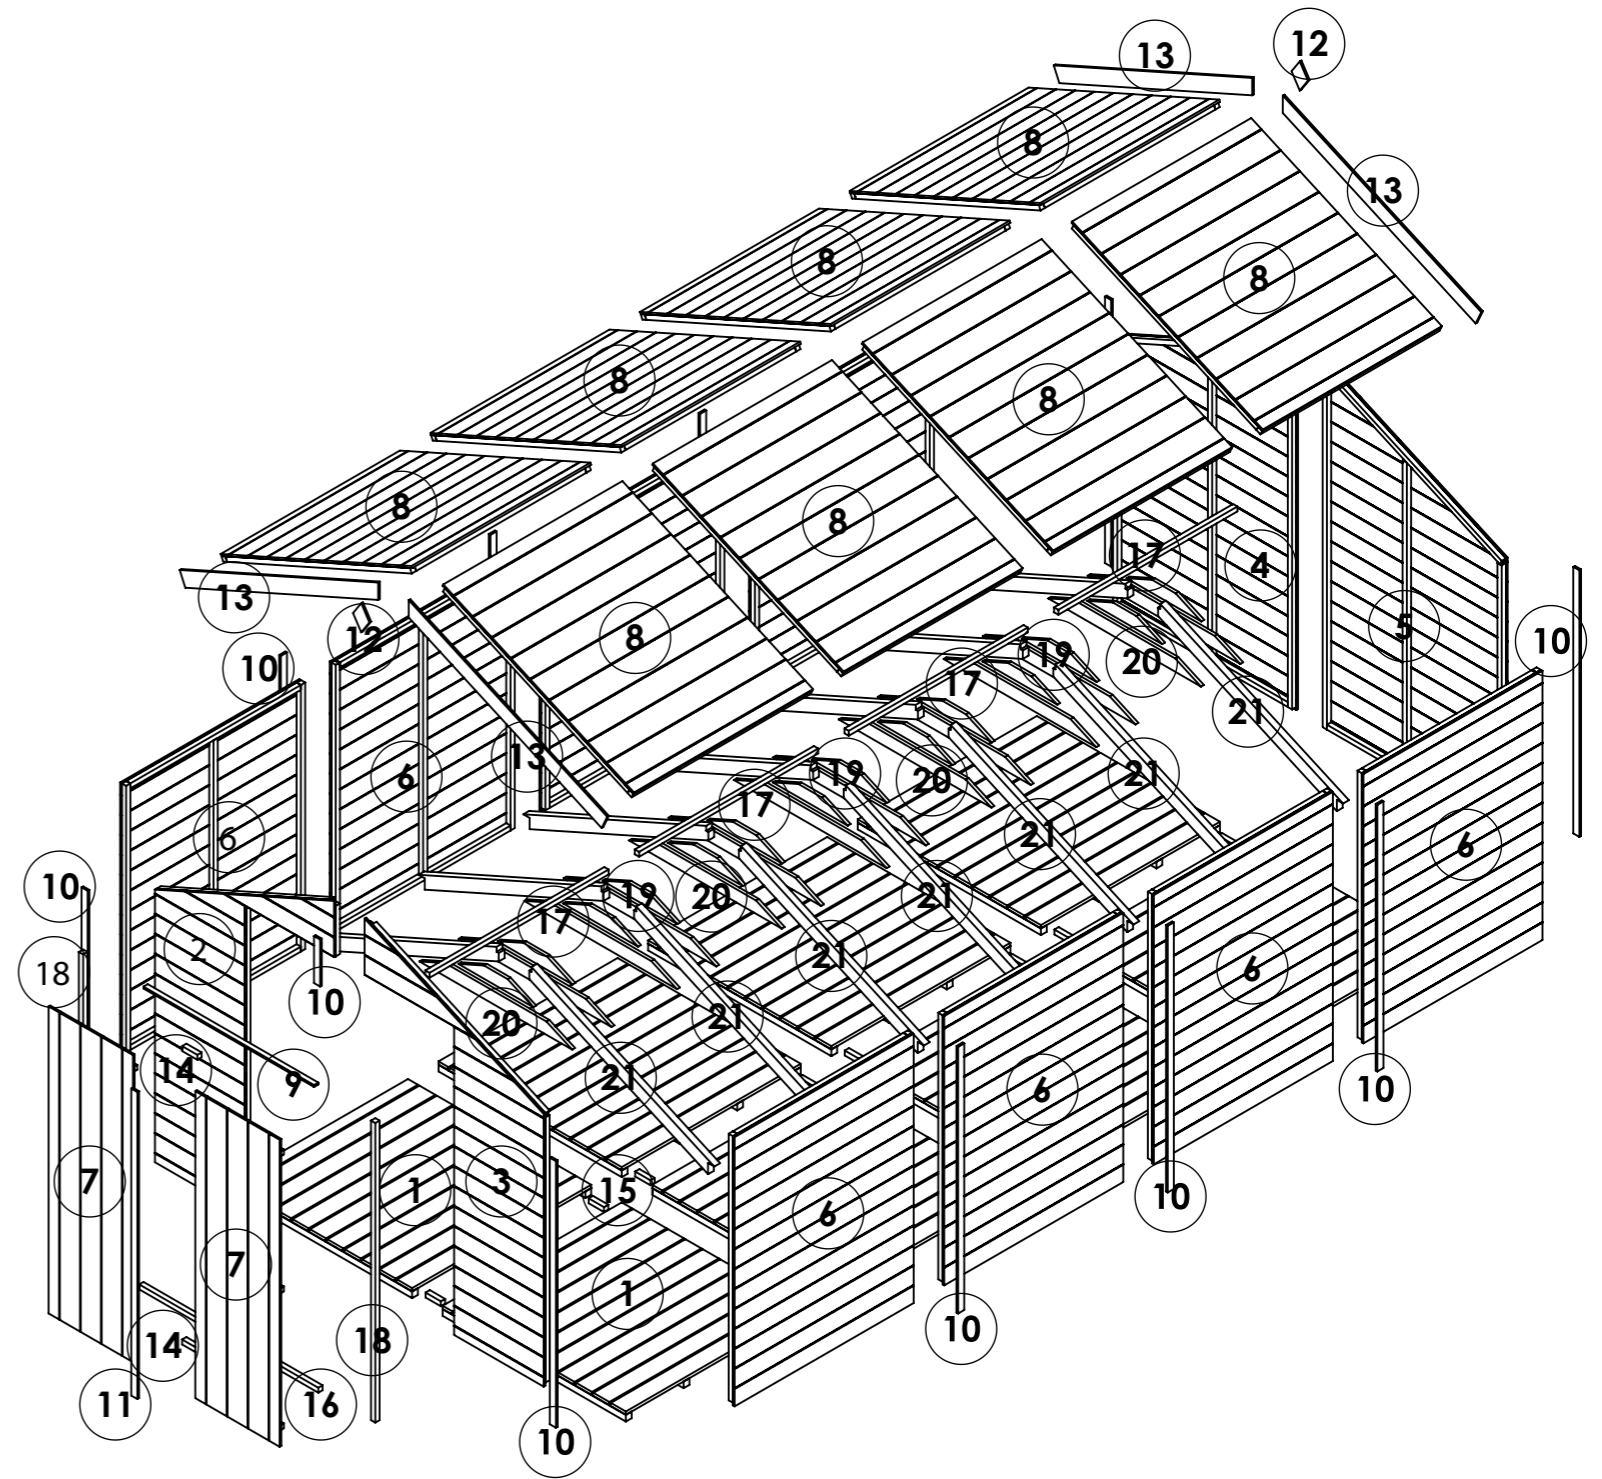

16x8 Master Tongue and Groove Windowless Apex

ITEM NO.	Part Name - ID / Code - Name	QTY.
1	25412-Floor ASM 19mm TG W1.172xH1.199m	8
2	25429-Section 11mm TG 8ft Gable Door Left U1511 W1.172xH1.912m	1
3	25430-Section 11mm TG 8ft Gable Door Right U1511 W1.172xH1.912m	1
4	25431-Section 11mm TG 8ft Gable Plain Left U1511 W1.172xH1.912m	1
5	25432-Section 11mm TG 8ft Gable Plain Right U1511 W1.172xH1.912m	1
6	25434-Section 11mm TG 4ft Panel Plain U1511 W1.172xH1.523m	8
7	25437-Door Double 11mm TG W0.552xH1.740m	2
8	25442-Roof Apex 11mm TG W1.172xH1.366m	8
9	CL-1116-28RS- Door Head	1
10	CL-1511-40RS- Panel Cloak	13
11	CL-1754-40RS- Door Cloak 1740	1
12	FB-0138-90RS- Finial	2
13	FB-1422-90RS- Fascia Board	4
14	FR-0100-SQ- Door Block	2
15	FR-0100-SQ- Floor Block	8
16	FR-1172-SQ- Door Threshold	1
17	FR-1172-SQ- Purlin	4
18	FR-1698-SQ- Door Upright	2
19	TR-0491-BV2	14
20	TR-1000-BV2	14
21	TR-1312-BM75	14

OPTIONS:

Floor: **19mm T&G**

Roof: **11mm T&G**

Truss: **11mm T&G Heavy Duty**