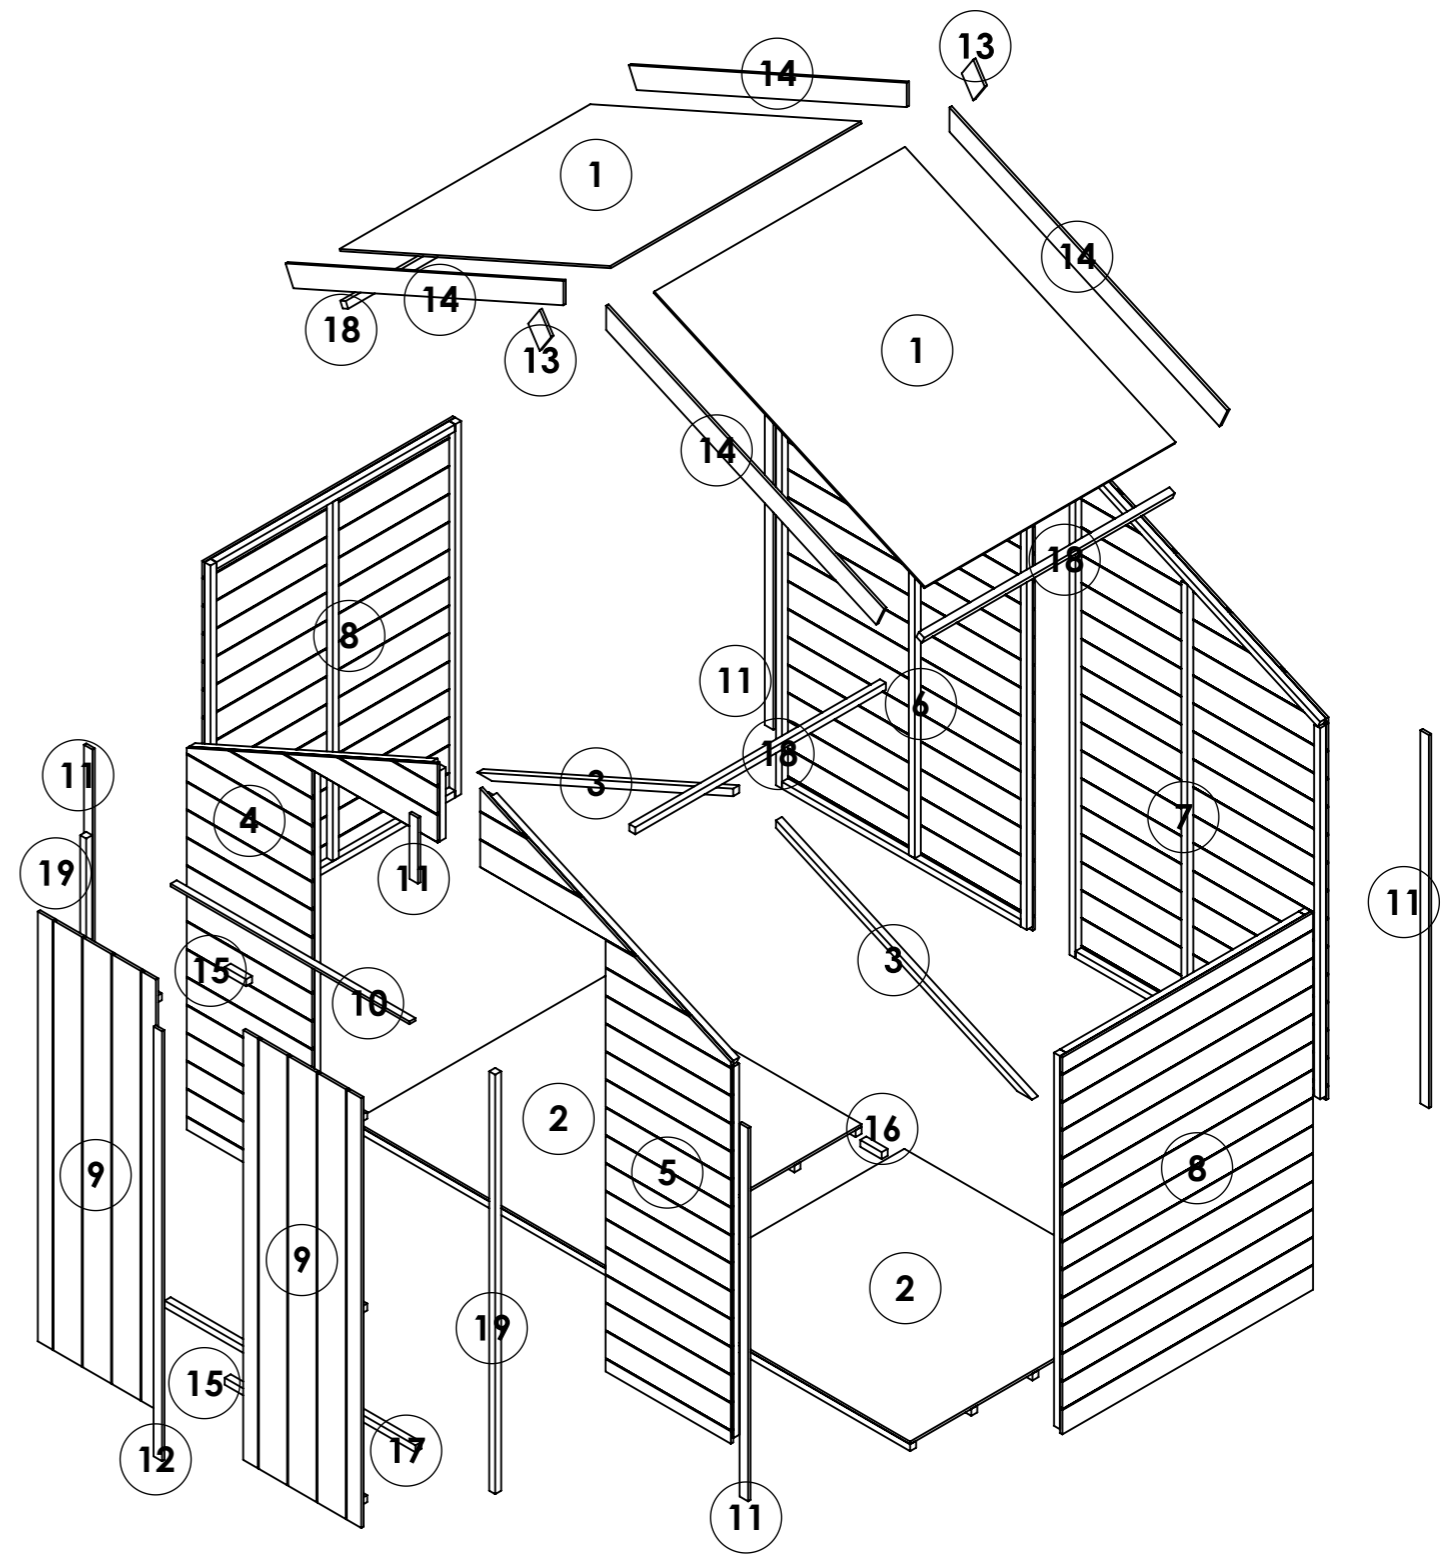

BillyOh Master Tongue and Groove Apex 8ft Gables Windowless Buildings Component Identification

For Queries and Help
please call Product
Support:
01636 858377

PROPRIETARY AND CONFIDENTIALITY

All the information contained within this document including all technical data, dimensions, shape/form and branding (inc. Trademarks, logos, etc.) Is the sole property of Kybotech Limited. The reproduction and/or disclosure to any third party of any information contained within this document is strictly prohibited. Breaches of the copyright will be dealt with on the highest level of severity with immediate legal proceedings.

4x8 Master Tongue and Groove Windowless Apex

ITEM NO.	Part Name - ID / Code - Name	QTY.
1	14435-Roof Apex 8mm SS W1.172xH1.385m	2
2	14594-Floor ASM Solid Sheet W1.172xH1.199m	2
3	25407-Roof Support 8ft Treated L1.31m	2
4	25429-Section 11mm TG 8ft Gable Door Left U1511 W1.172xH1.912m	1
5	25430-Section 11mm TG 8ft Gable Door Right U1511 W1.172xH1.912m	1
6	25431-Section 11mm TG 8ft Gable Plain Left U1511 W1.172xH1.912m	1
7	25432-Section 11mm TG 8ft Gable Plain Right U1511 W1.172xH1.912m	1
8	25434-Section 11mm TG 4ft Panel Plain U1511 W1.172xH1.523m	2
9	25437-Door Double 11mm TG W0.552xH1.740m	2
10	CL-1116-28RS- Door Head	1
11	CL-1511-40RS- Panel Cloak	7
12	CL-1754-40RS- Door Cloak 1740	1
13	FB-0138-90RS- Finial	2
14	FB-1422-90RS- Fascia Board	4
15	FR-0100-SQ- Door Block	2
16	FR-0100-SQ- Floor Block	2
17	FR-1172-SQ- Door Threshold	1
18	FR-1172-SQ- Purlin	3
19	FR-1698-SQ- Door Upright	2