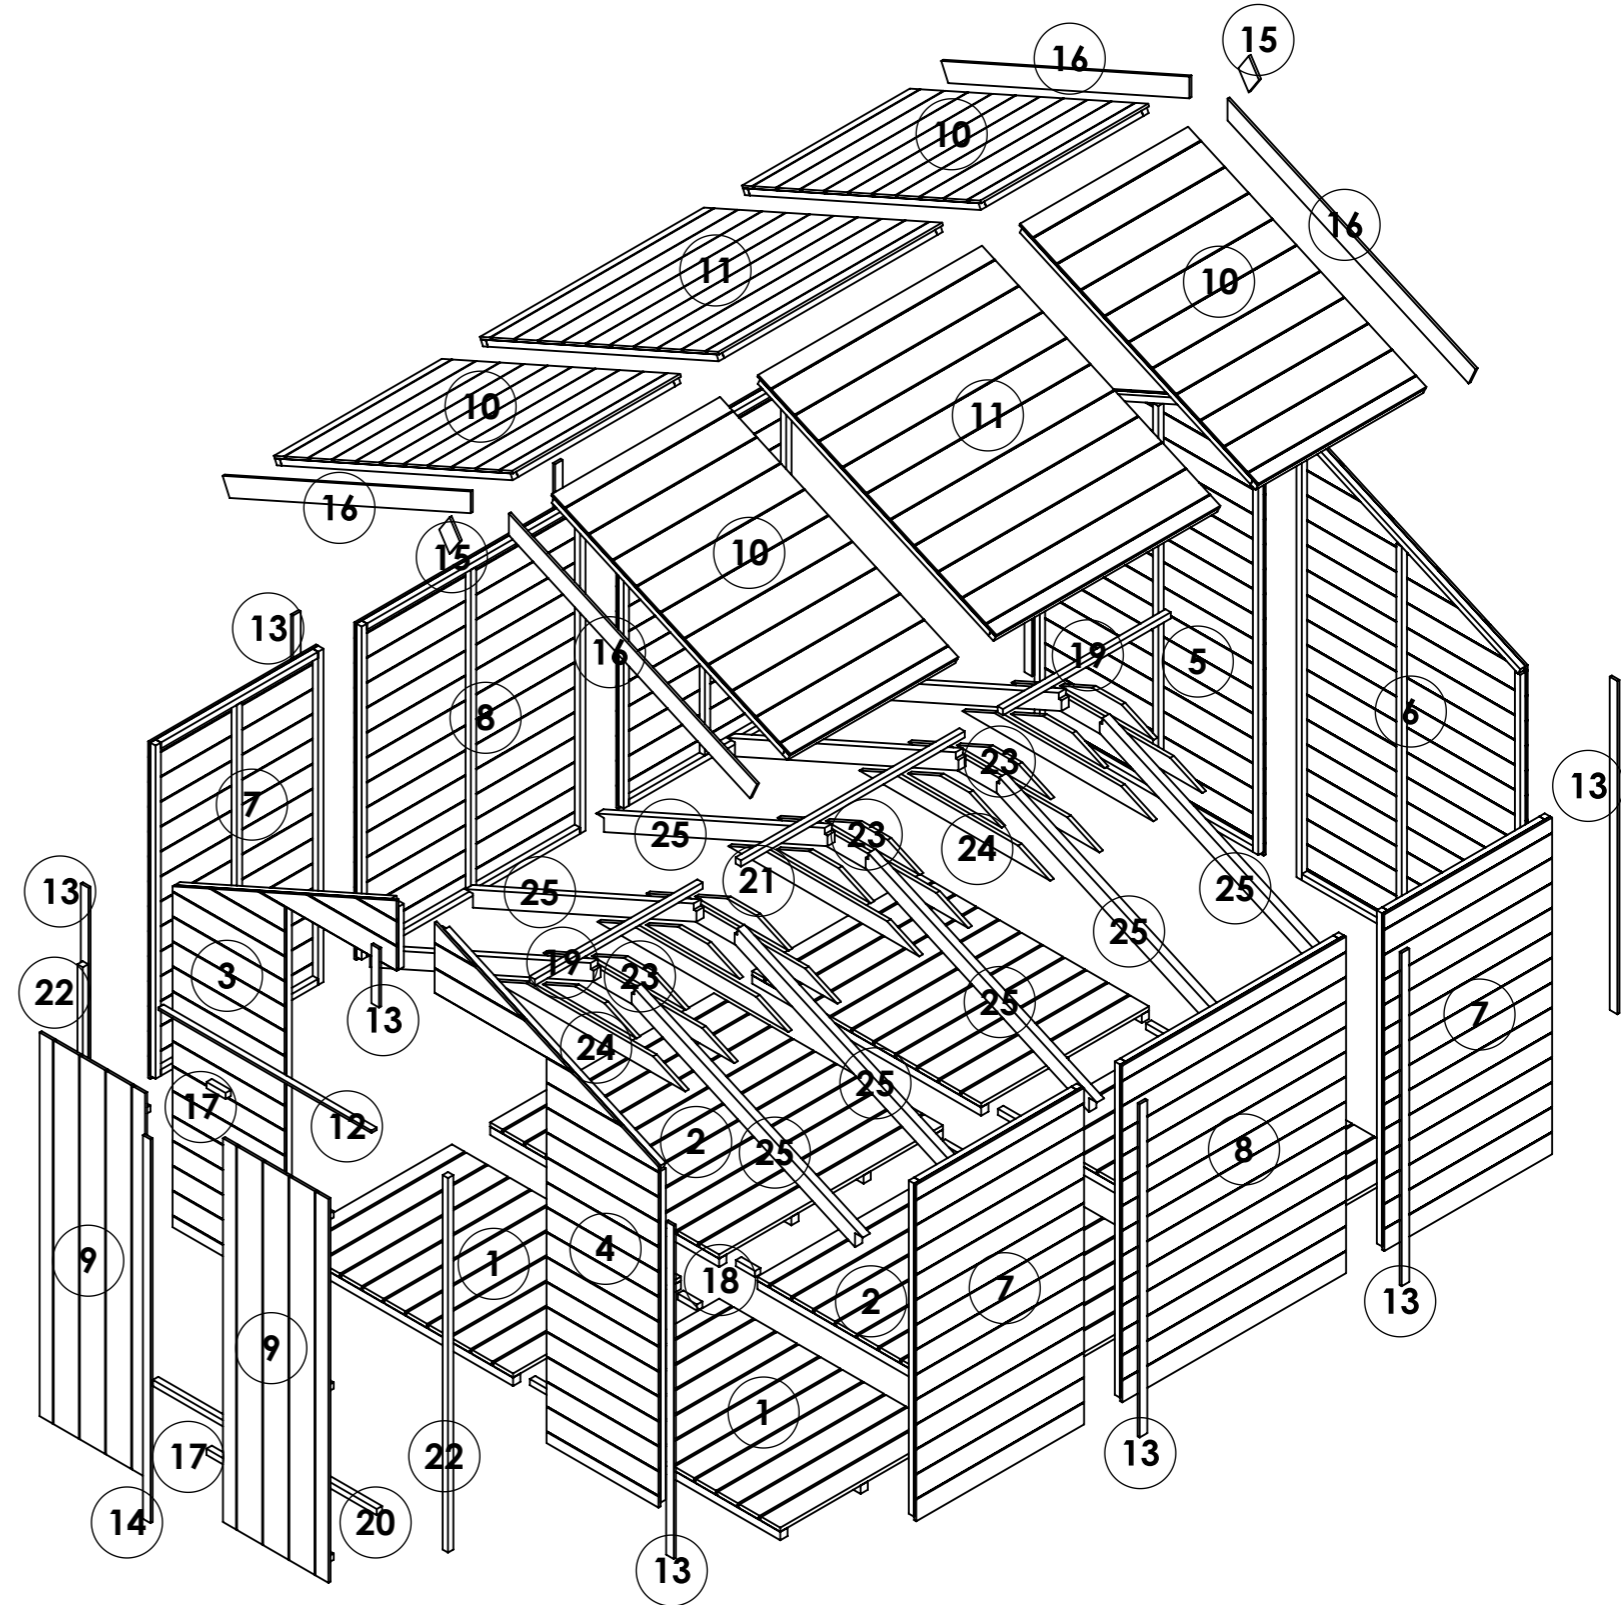

10x8 Master Tongue and Groove Windowless Apex

ITEM NO.	Part Name - ID / Code - Name	QTY.
1	25411-Floor ASM 19mm TG W0.879xH1.199m	4
2	25412-Floor ASM 19mm TG W1.172xH1.199m	2
3	25429-Section 11mm TG 8ft Gable Door Left U1511 W1.172xH1.912m	1
4	25430-Section 11mm TG 8ft Gable Door Right U1511 W1.172xH1.912m	1
5	25431-Section 11mm TG 8ft Gable Plain Left U1511 W1.172xH1.912m	1
6	25432-Section 11mm TG 8ft Gable Plain Right U1511 W1.172xH1.912m	1
7	25433-Section 11mm TG 3ft Panel Plain U1511 W0.879xH1.523m	4
8	25434-Section 11mm TG 4ft Panel Plain U1511 W1.172xH1.523m	2
9	25437-Door Double 11mm TG W0.552xH1.740m	2
10	25441-Roof Apex 11mm TG W0.879xH1.366m	4
11	25442-Roof Apex 11mm TG W1.172xH1.366m	2
12	CL-1116-28RS- Door Head	1
13	CL-1511-40RS- Panel Cloak	11
14	CL-1754-40RS- Door Cloak 1740	1
15	FB-0138-90RS- Finial	2
16	FB-1422-90RS- Fascia Board	4
17	FR-0100-SQ- Door Block	2
18	FR-0100-SQ- Floor Block	6
19	FR-0879-SQ- Purlin	2
20	FR-1172-SQ- Door Threshold	1
21	FR-1172-SQ- Purlin	1
22	FR-1698-SQ- Door Upright	2
23	TR-0491-BV2	10
24	TR-1000-BV2	10
25	TR-1312-BM75	10

OPTIONS:

Floor: **19mm T&G**

Roof: **11mm T&G**

Truss: **11mm T&G Heavy Duty**