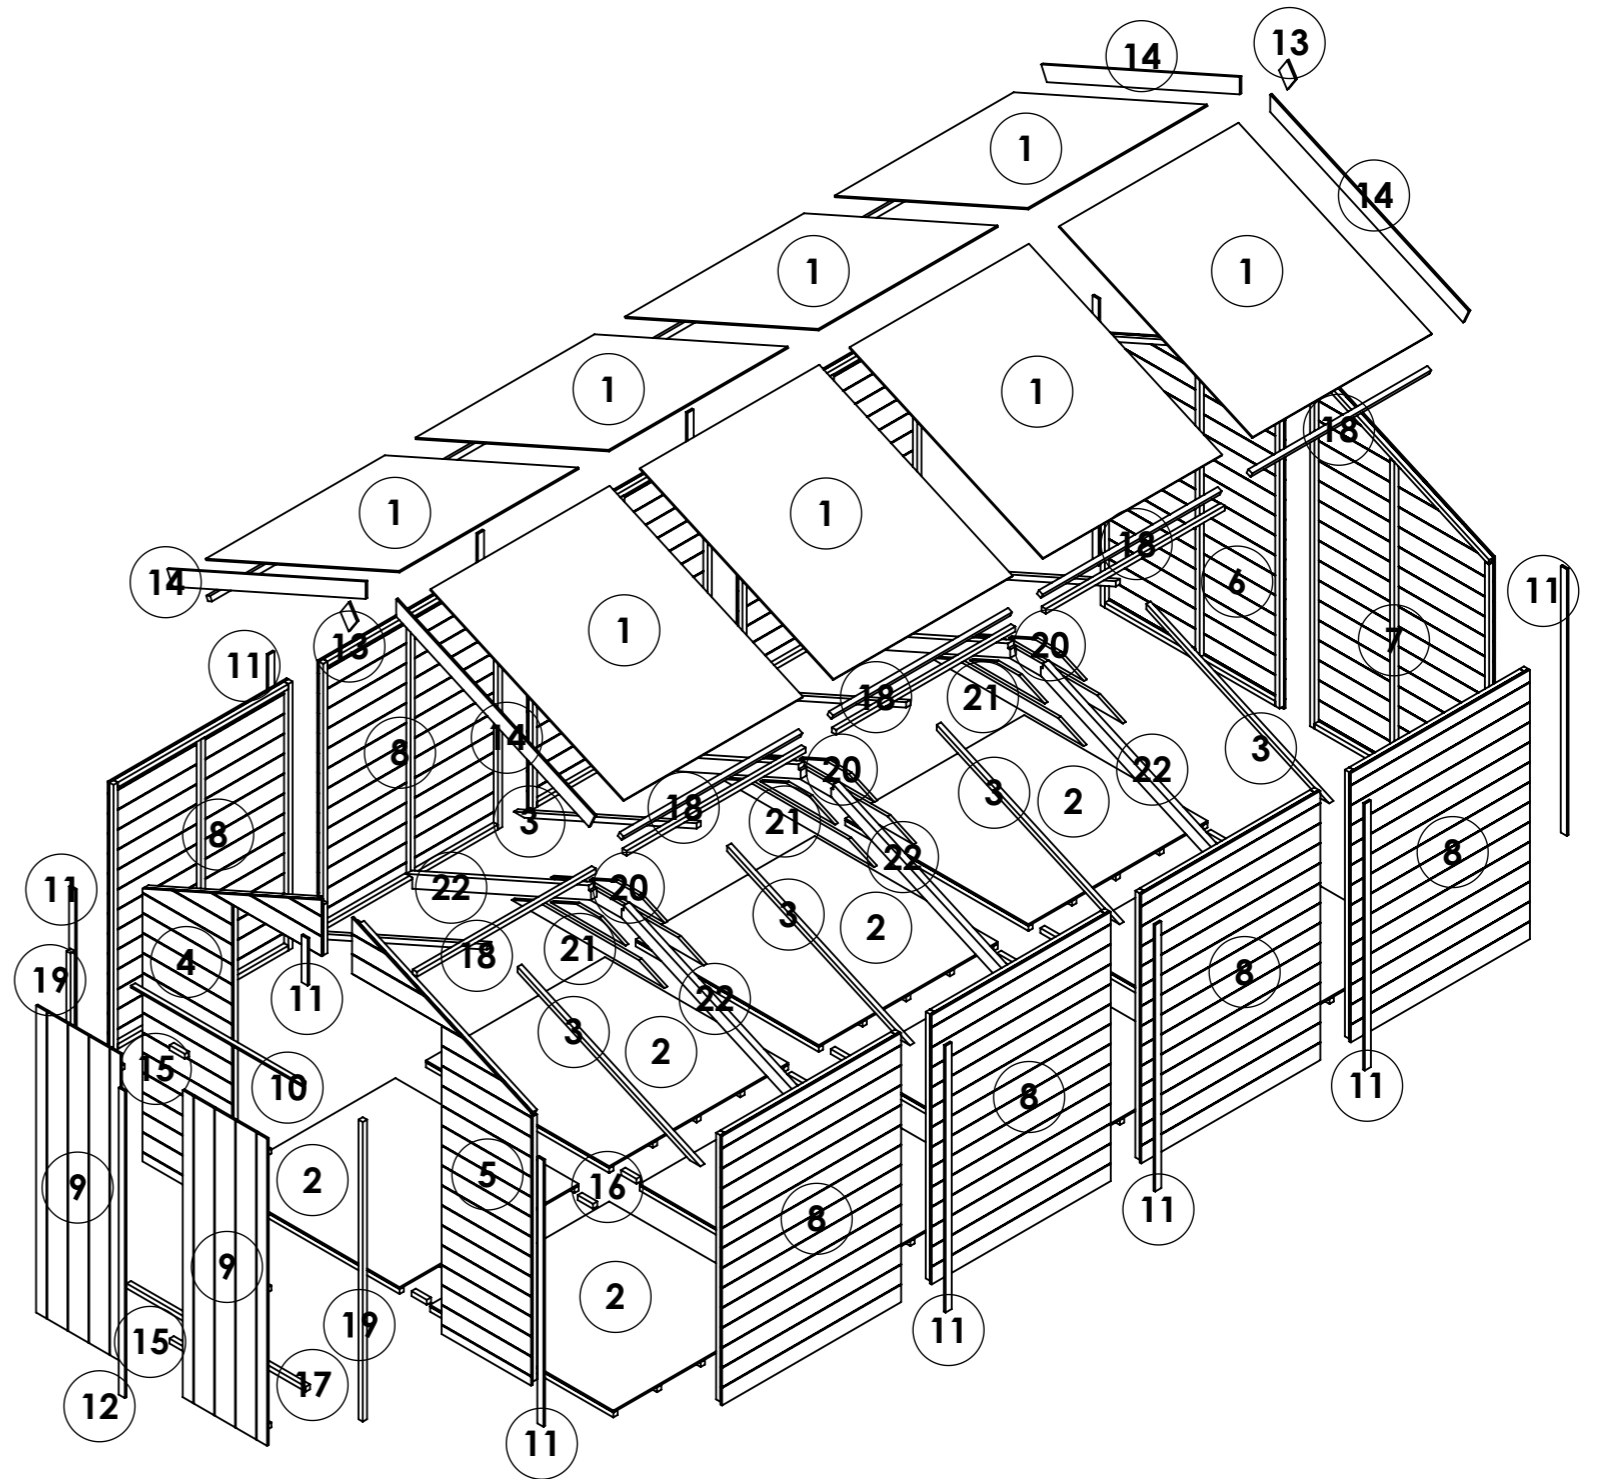

OPTIONS:

Floor: **19mm T&G**

Roof: **11mm T&G**

Truss: **11mm T&G Heavy Duty**

16x8 Master Tongue and Groove Windowless Apex

ITEM NO.	Part Name - ID / Code - Name	QTY.
1	14435-Roof Apex 8mm SS W1.172xH1.385m	8
2	14594-Floor ASM Solid Sheet W1.172xH1.199m	8
3	25407-Roof Support 8ft Treated L1.31m	8
4	25429-Section 11mm TG 8ft Gable Door Left U1511 W1.172xH1.912m	1
5	25430-Section 11mm TG 8ft Gable Door Right U1511 W1.172xH1.912m	1
6	25431-Section 11mm TG 8ft Gable Plain Left U1511 W1.172xH1.912m	1
7	25432-Section 11mm TG 8ft Gable Plain Right U1511 W1.172xH1.912m	1
8	25434-Section 11mm TG 4ft Panel Plain U1511 W1.172xH1.523m	8
9	25437-Door Double 11mm TG W0.552xH1.740m	2
10	CL-1116-28RS- Door Head	1
11	CL-1511-40RS- Panel Cloak	13
12	CL-1754-40RS- Door Cloak 1740	1
13	FB-0138-90RS- Finial	2
14	FB-1422-90RS- Fascia Board	4
15	FR-0100-SQ- Door Block	2
16	FR-0100-SQ- Floor Block	8
17	FR-1172-SQ- Door Threshold	1
18	FR-1172-SQ- Purlin	12
19	FR-1698-SQ- Door Upright	2
20	TR-0491-BV2	6
21	TR-1000-BV2	6
22	TR-1312-BM75	6