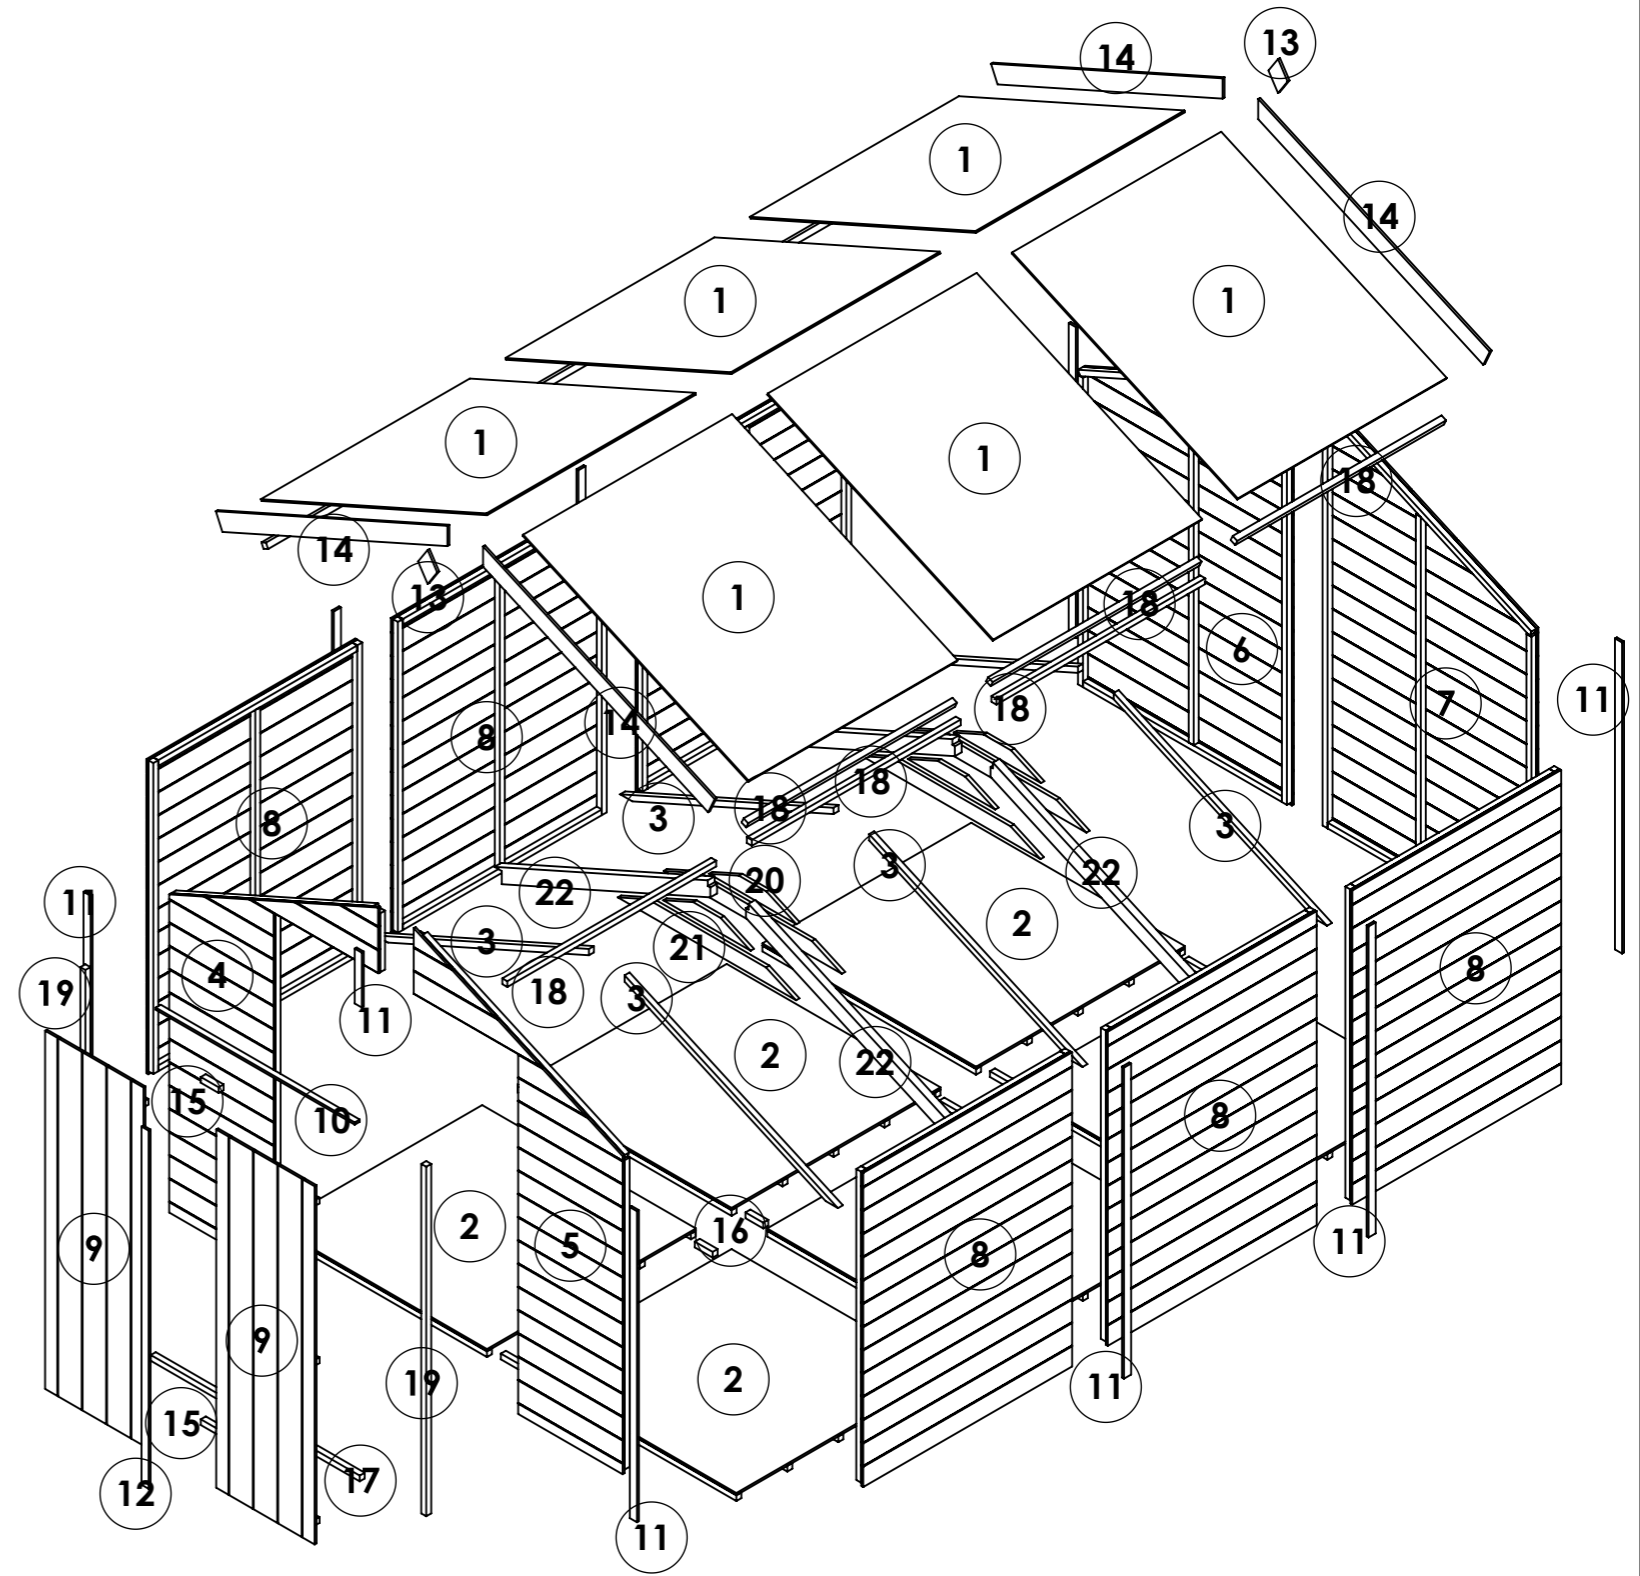

OPTIONS:

Floor: **19mm T&G**

Roof: **11mm T&G**

Truss: **11mm T&G Heavy Duty**

12x8 Master Tongue and Groove Windowless Apex

ITEM NO.	Part Name - ID / Code - Name	QTY.
1	14435-Roof Apex 8mm SS W1.172xH1.385m	6
2	14594-Floor ASM Solid Sheet W1.172xH1.199m	6
3	25407-Roof Support 8ft Treated L1.31m	6
4	25429-Section 11mm TG 8ft Gable Door Left U1511 W1.172xH1.912m	1
5	25430-Section 11mm TG 8ft Gable Door Right U1511 W1.172xH1.912m	1
6	25431-Section 11mm TG 8ft Gable Plain Left U1511 W1.172xH1.912m	1
7	25432-Section 11mm TG 8ft Gable Plain Right U1511 W1.172xH1.912m	1
8	25434-Section 11mm TG 4ft Panel Plain U1511 W1.172xH1.523m	6
9	25437-Door Double 11mm TG W0.552xH1.740m	2
10	CL-1116-28RS- Door Head	1
11	CL-1511-40RS- Panel Cloak	11
12	CL-1754-40RS- Door Cloak 1740	1
13	FB-0138-90RS- Finial	2
14	FB-1422-90RS- Fascia Board	4
15	FR-0100-SQ- Door Block	2
16	FR-0100-SQ- Floor Block	6
17	FR-1172-SQ- Door Threshold	1
18	FR-1172-SQ- Purlin	9
19	FR-1698-SQ- Door Upright	2
20	TR-0491-BV2	4
21	TR-1000-BV2	4
22	TR-1312-BM75	4