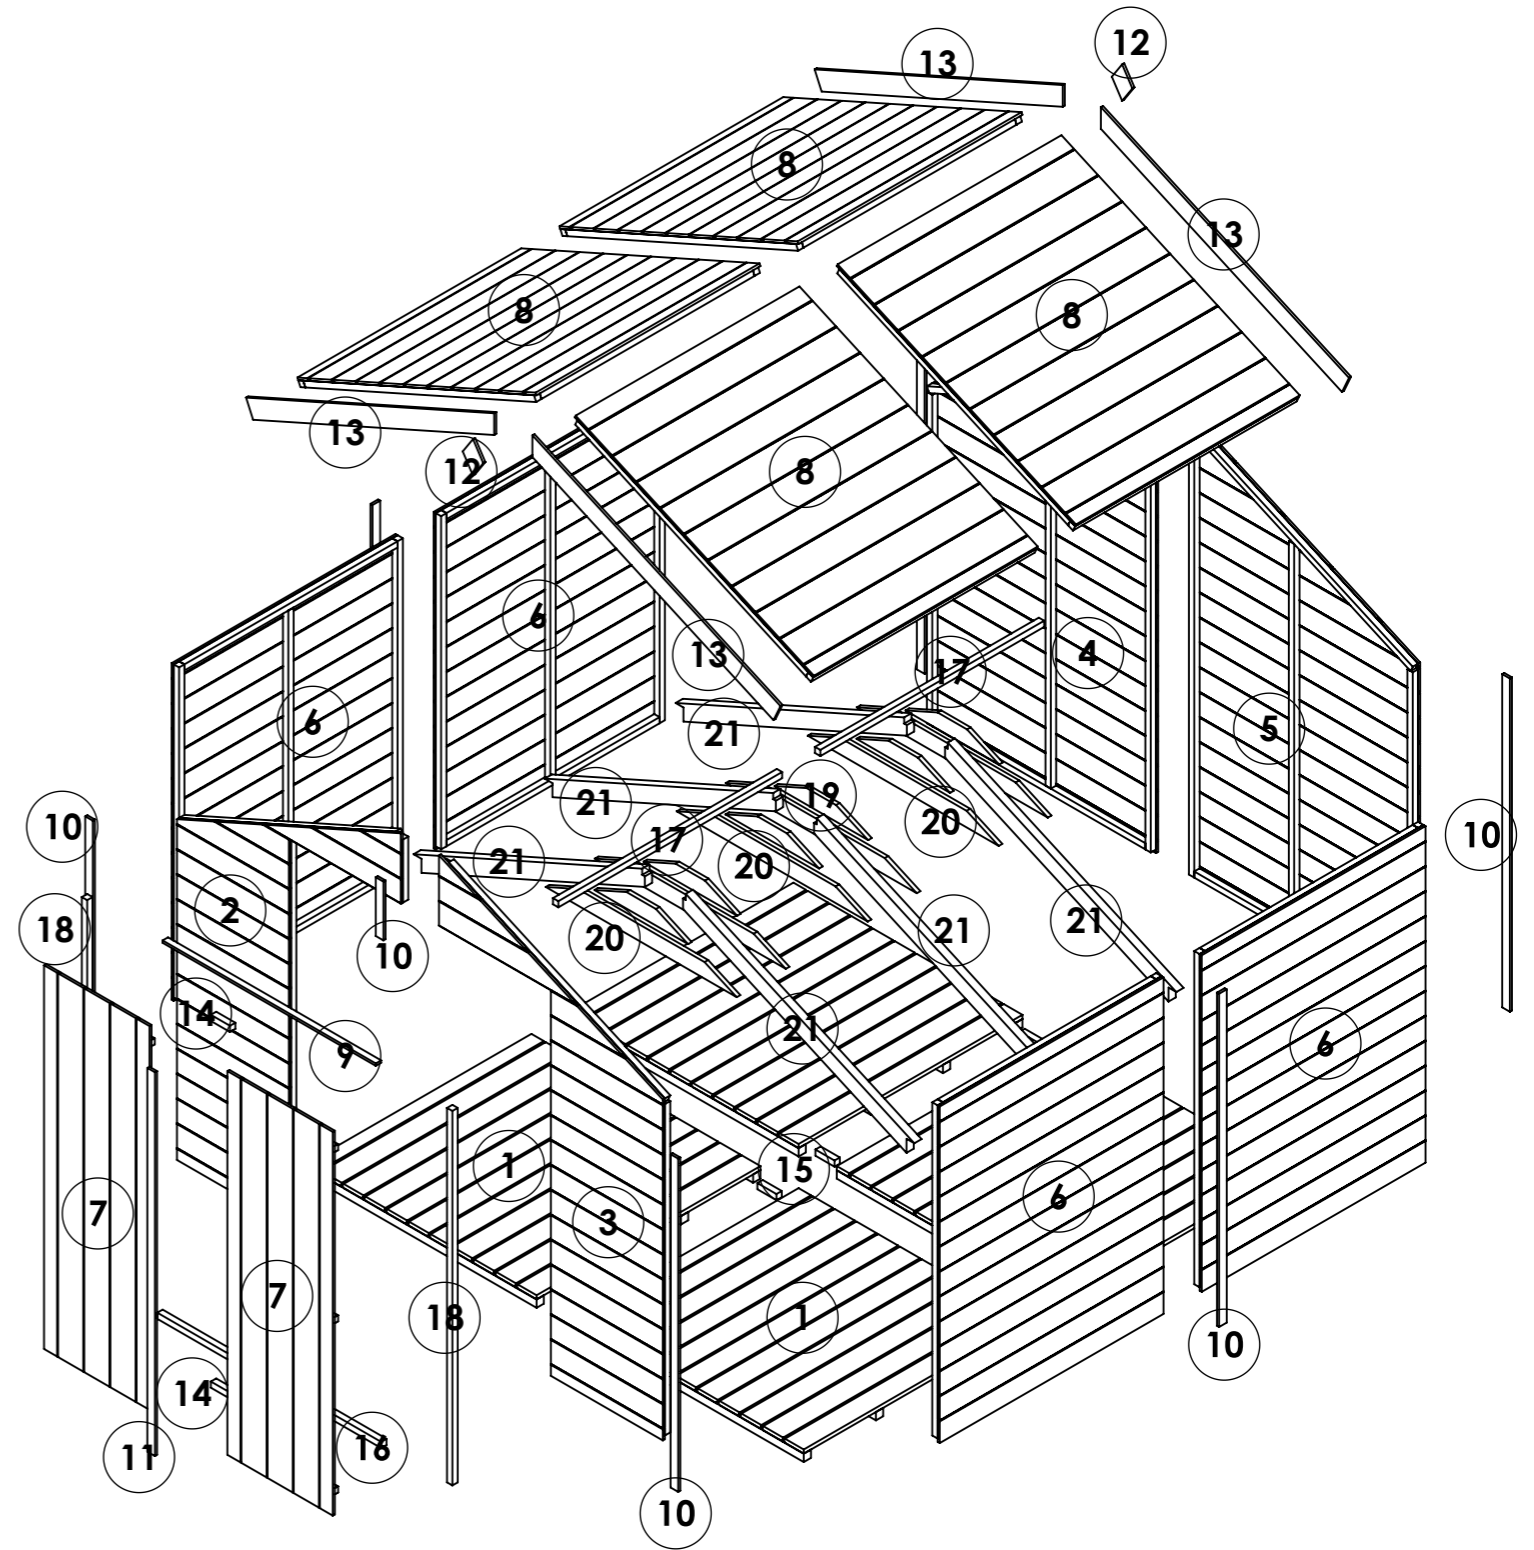

8x8 Master Tongue and Groove Windowless Apex

ITEM NO.	Part Name - ID / Code - Name	QTY.
1	25412-Floor ASM 19mm TG W1.172xH1.199m	4
2	25429-Section 11mm TG 8ft Gable Door Left U1511 W1.172xH1.912m	1
3	25430-Section 11mm TG 8ft Gable Door Right U1511 W1.172xH1.912m	1
4	25431-Section 11mm TG 8ft Gable Plain Left U1511 W1.172xH1.912m	1
5	25432-Section 11mm TG 8ft Gable Plain Right U1511 W1.172xH1.912m	1
6	25434-Section 11mm TG 4ft Panel Plain U1511 W1.172xH1.523m	4
7	25437-Door Double 11mm TG W0.552xH1.740m	2
8	25442-Roof Apex 11mm TG W1.172xH1.366m	4
9	CL-1116-28RS- Door Head	1
10	CL-1511-40RS- Panel Cloak	9
11	CL-1754-40RS- Door Cloak 1740	1
12	FB-0138-90RS- Finial	2
13	FB-1422-90RS- Fascia Board	4
14	FR-0100-SQ- Door Block	2
15	FR-0100-SQ- Floor Block	4
16	FR-1172-SQ- Door Threshold	1
17	FR-1172-SQ- Purlin	2
18	FR-1698-SQ- Door Upright	2
19	TR-0491-BV2	6
20	TR-1000-BV2	6
21	TR-1312-BM75	6

OPTIONS:

Floor: **19mm T&G**

Roof: **11mm T&G**

Truss: **11mm T&G Heavy Duty**