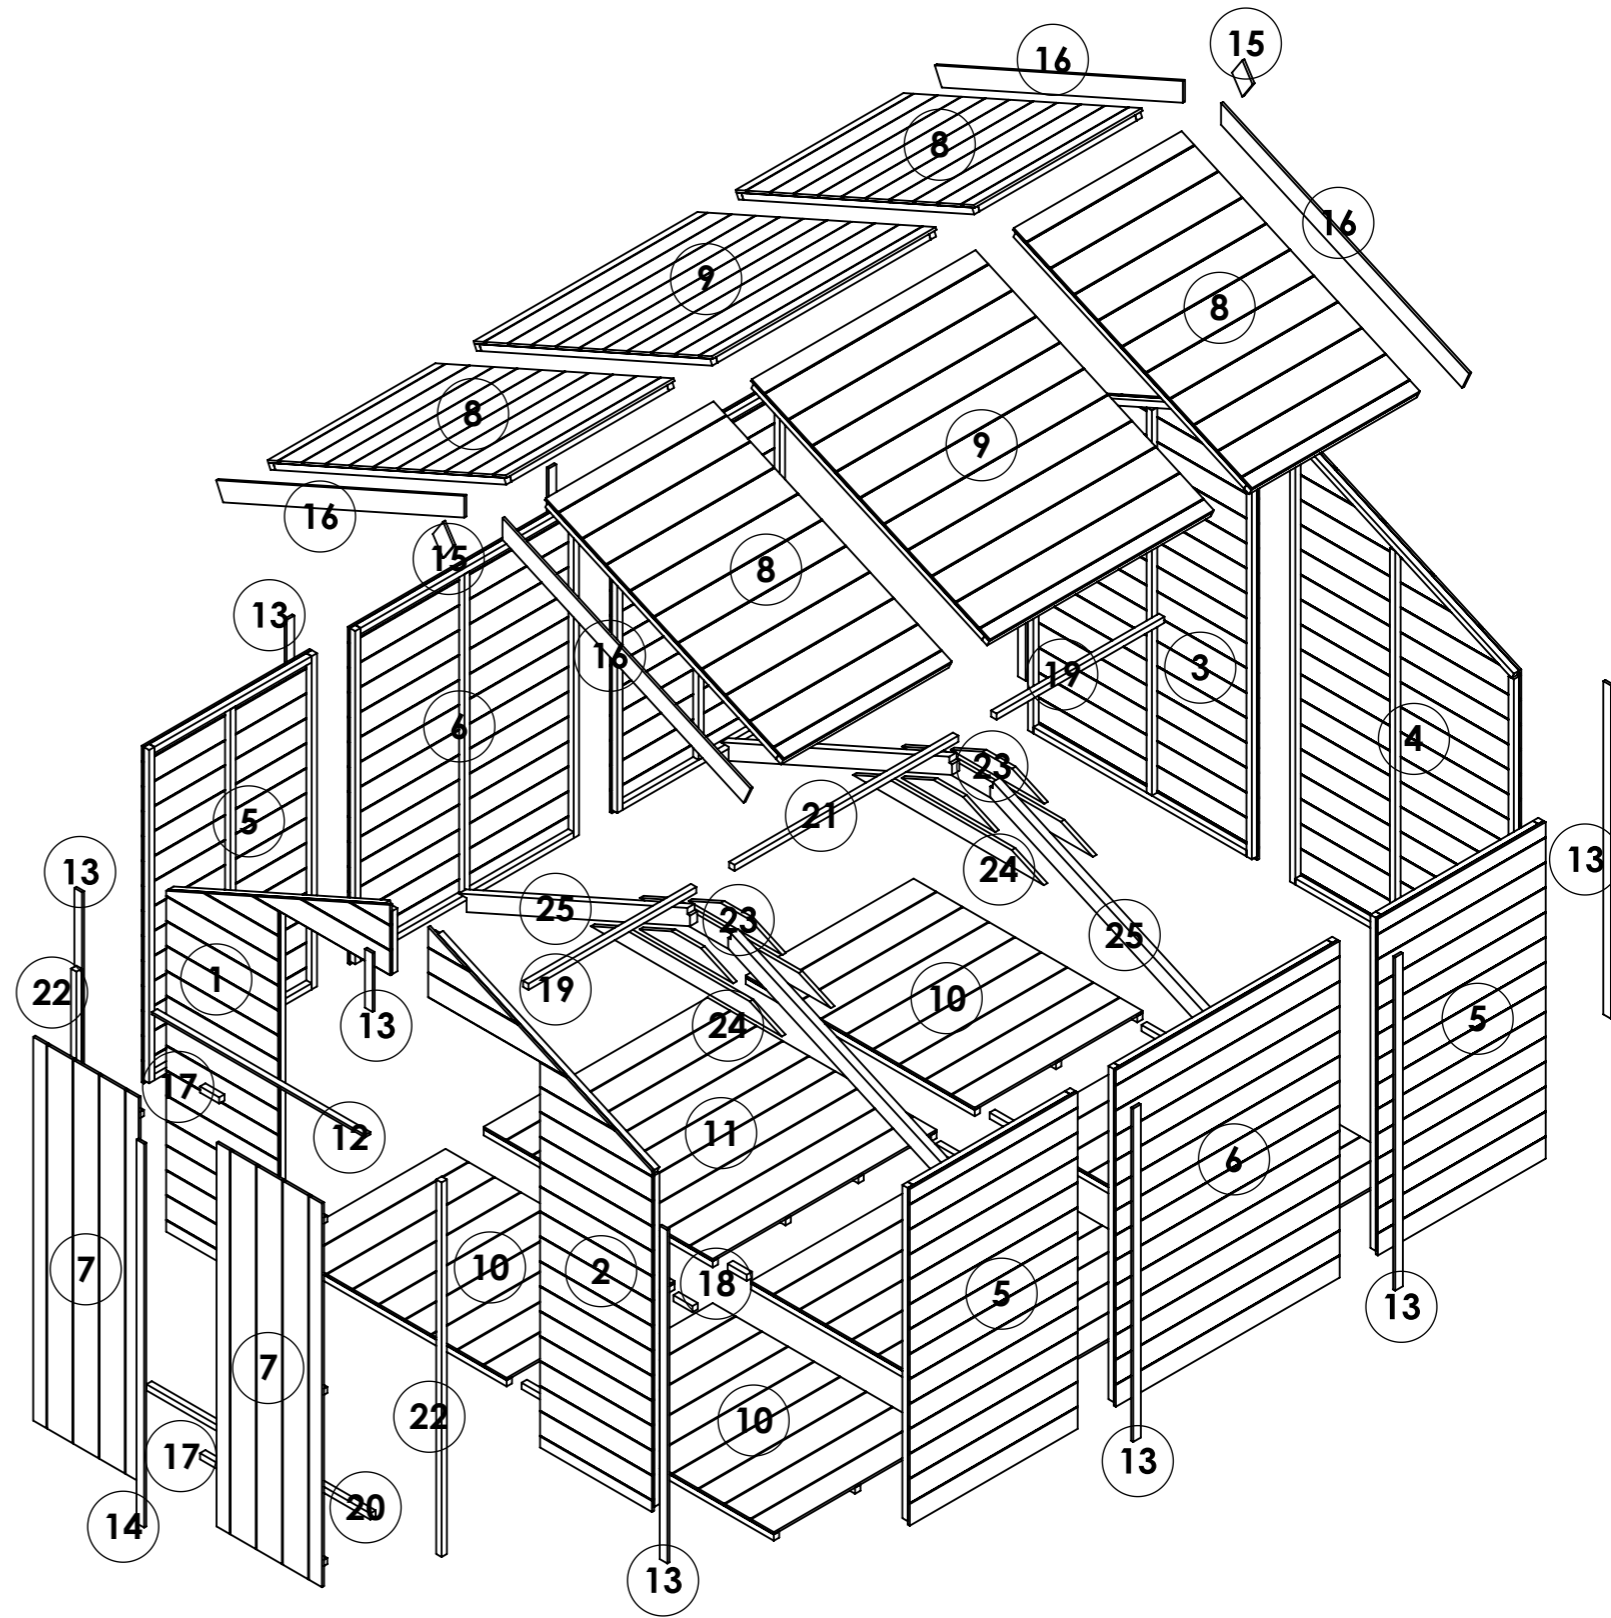

10x8 Master Tongue and Groove Windowless Apex

ITEM NO.	Part Name - ID / Code - Name	QTY.
1	25429-Section 11mm TG 8ft Gable Door Left U1511 W1.172xH1.912m	1
2	25430-Section 11mm TG 8ft Gable Door Right U1511 W1.172xH1.912m	1
3	25431-Section 11mm TG 8ft Gable Plain Left U1511 W1.172xH1.912m	1
4	25432-Section 11mm TG 8ft Gable Plain Right U1511 W1.172xH1.912m	1
5	25433-Section 11mm TG 3ft Panel Plain U1511 W0.879xH1.523m	4
6	25434-Section 11mm TG 4ft Panel Plain U1511 W1.172xH1.523m	2
7	25437-Door Double 11mm TG W0.552xH1.740m	2
8	25441-Roof Apex 11mm TG W0.879xH1.366m	4
9	25442-Roof Apex 11mm TG W1.172xH1.366m	2
10	25452-Floor ASM 11mm TG W0.879xH1.199m	4
11	25453-Floor ASM 11mm TG W1.172xH1.199m	2
12	CL-1116-28RS- Door Head	1
13	CL-1511-40RS- Panel Cloak	11
14	CL-1754-40RS- Door Cloak 1740	1
15	FB-0138-90RS- Finial	2
16	FB-1422-90RS- Fascia Board	4
17	FR-0100-SQ- Door Block	2
18	FR-0100-SQ- Floor Block	6
19	FR-0879-SQ- Purlin	2
20	FR-1172-SQ- Door Threshold	1
21	FR-1172-SQ- Purlin	1
22	FR-1698-SQ- Door Upright	2
23	TR-0491-BV2	4
24	TR-1000-BV2	4
25	TR-1312-BM75	4

OPTIONS:

Floor: **11mm T&G**
Roof: **11mm T&G**
Truss: **11mm T&G**