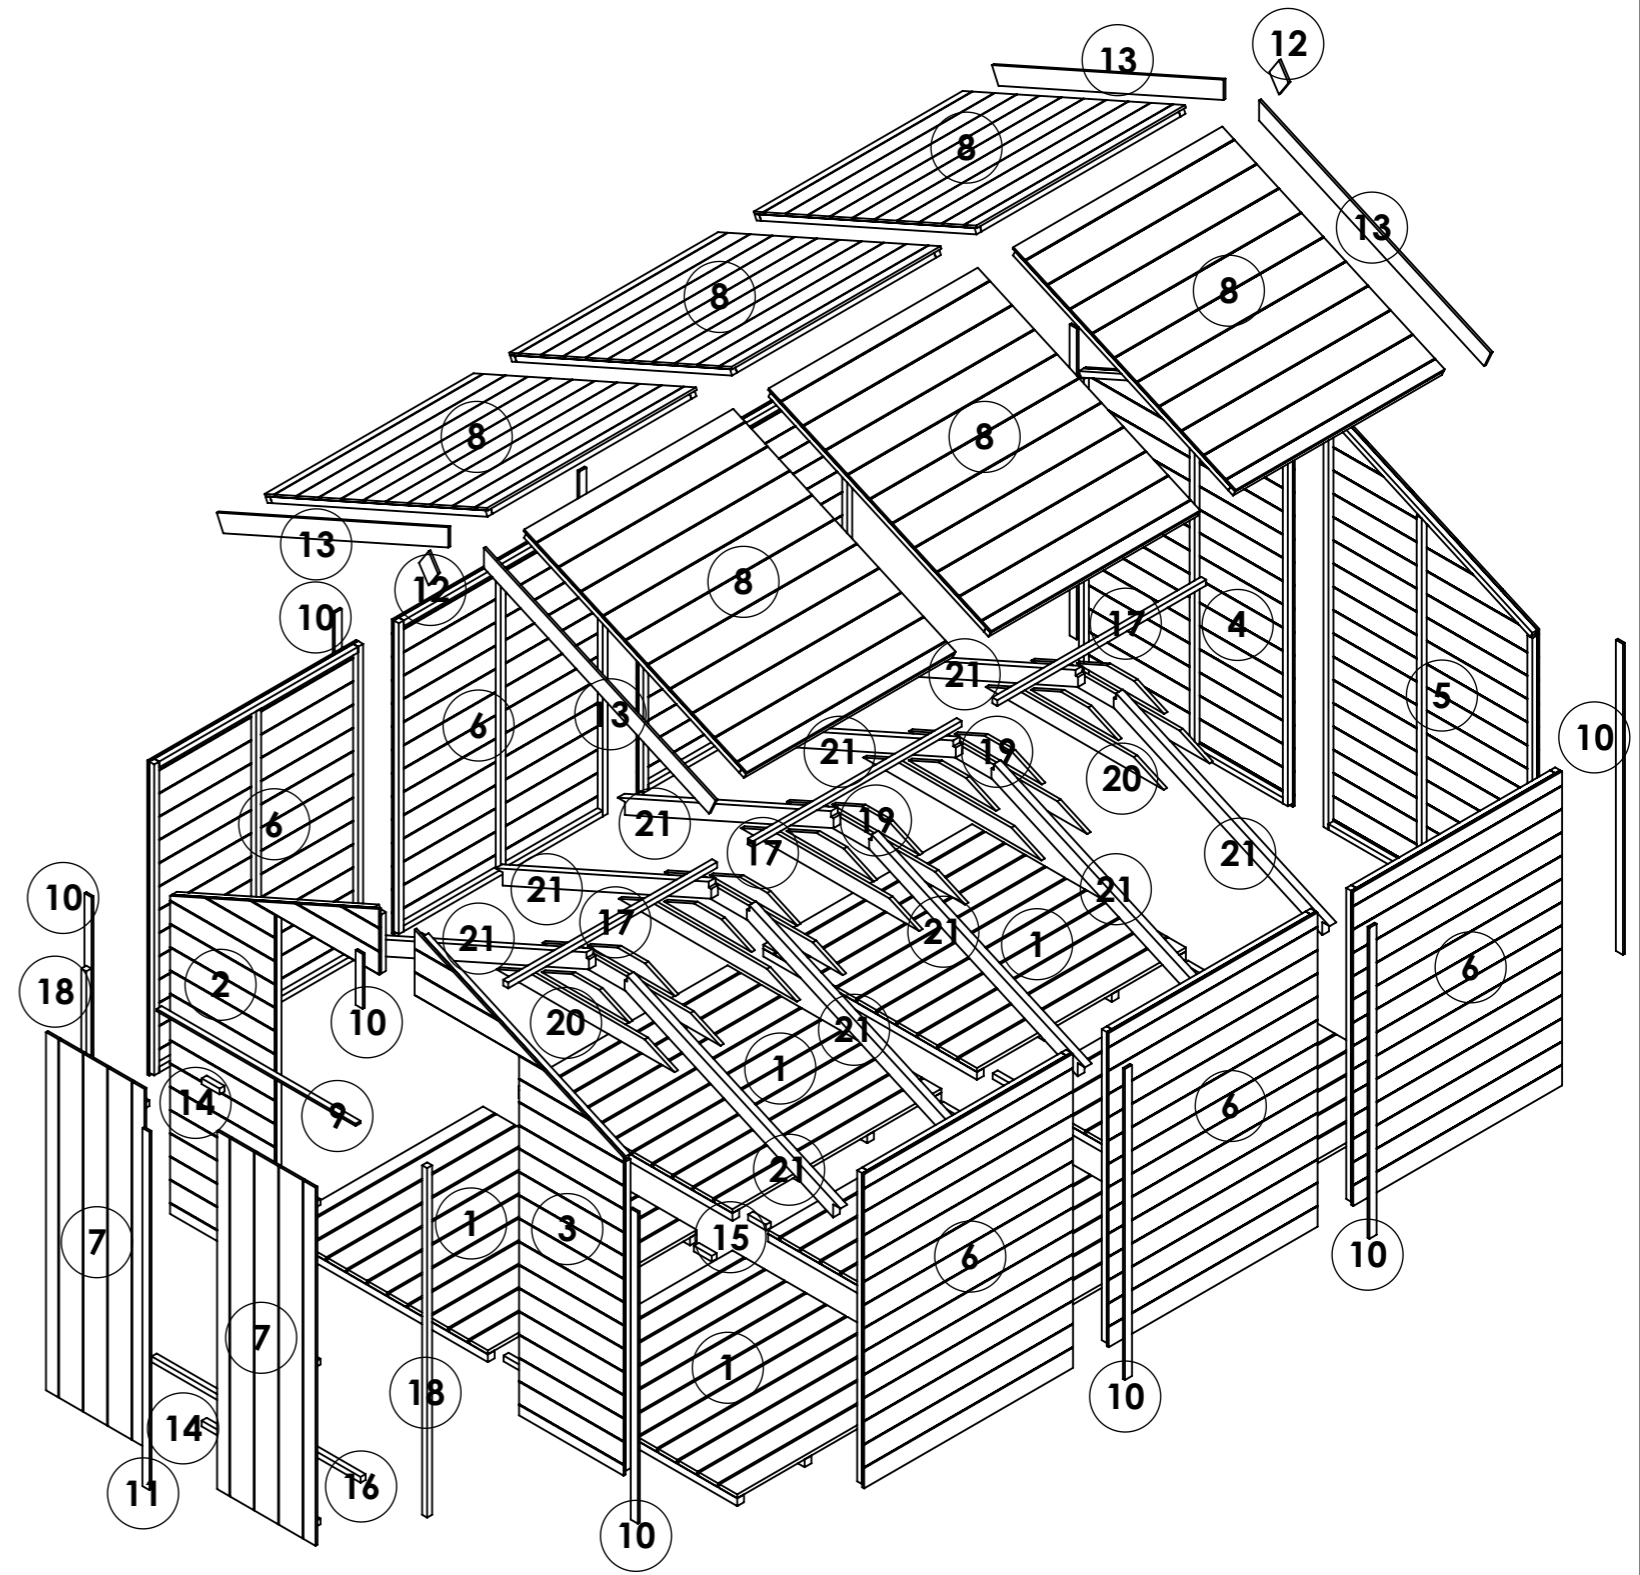

12x8 Master Tongue and Groove Windowless Apex

ITEM NO.	Part Name - ID / Code - Name	QTY.
1	25412-Floor ASM 19mm TG W1.172xH1.199m	6
2	25429-Section 11mm TG 8ft Gable Door Left U1511 W1.172xH1.912m	1
3	25430-Section 11mm TG 8ft Gable Door Right U1511 W1.172xH1.912m	1
4	25431-Section 11mm TG 8ft Gable Plain Left U1511 W1.172xH1.912m	1
5	25432-Section 11mm TG 8ft Gable Plain Right U1511 W1.172xH1.912m	1
6	25434-Section 11mm TG 4ft Panel Plain U1511 W1.172xH1.523m	6
7	25437-Door Double 11mm TG W0.552xH1.740m	2
8	25442-Roof Apex 11mm TG W1.172xH1.366m	6
9	CL-1116-28RS- Door Head	1
10	CL-1511-40RS- Panel Cloak	11
11	CL-1754-40RS- Door Cloak 1740	1
12	FB-0138-90RS- Finial	2
13	FB-1422-90RS- Fascia Board	4
14	FR-0100-SQ- Door Block	2
15	FR-0100-SQ- Floor Block	6
16	FR-1172-SQ- Door Threshold	1
17	FR-1172-SQ- Purlin	3
18	FR-1698-SQ- Door Upright	2
19	TR-0491-BV2	10
20	TR-1000-BV2	10
21	TR-1312-BM75	10

OPTIONS:

Floor: **19mm T&G**

Roof: **11mm T&G**

Truss: **11mm T&G Heavy Duty**