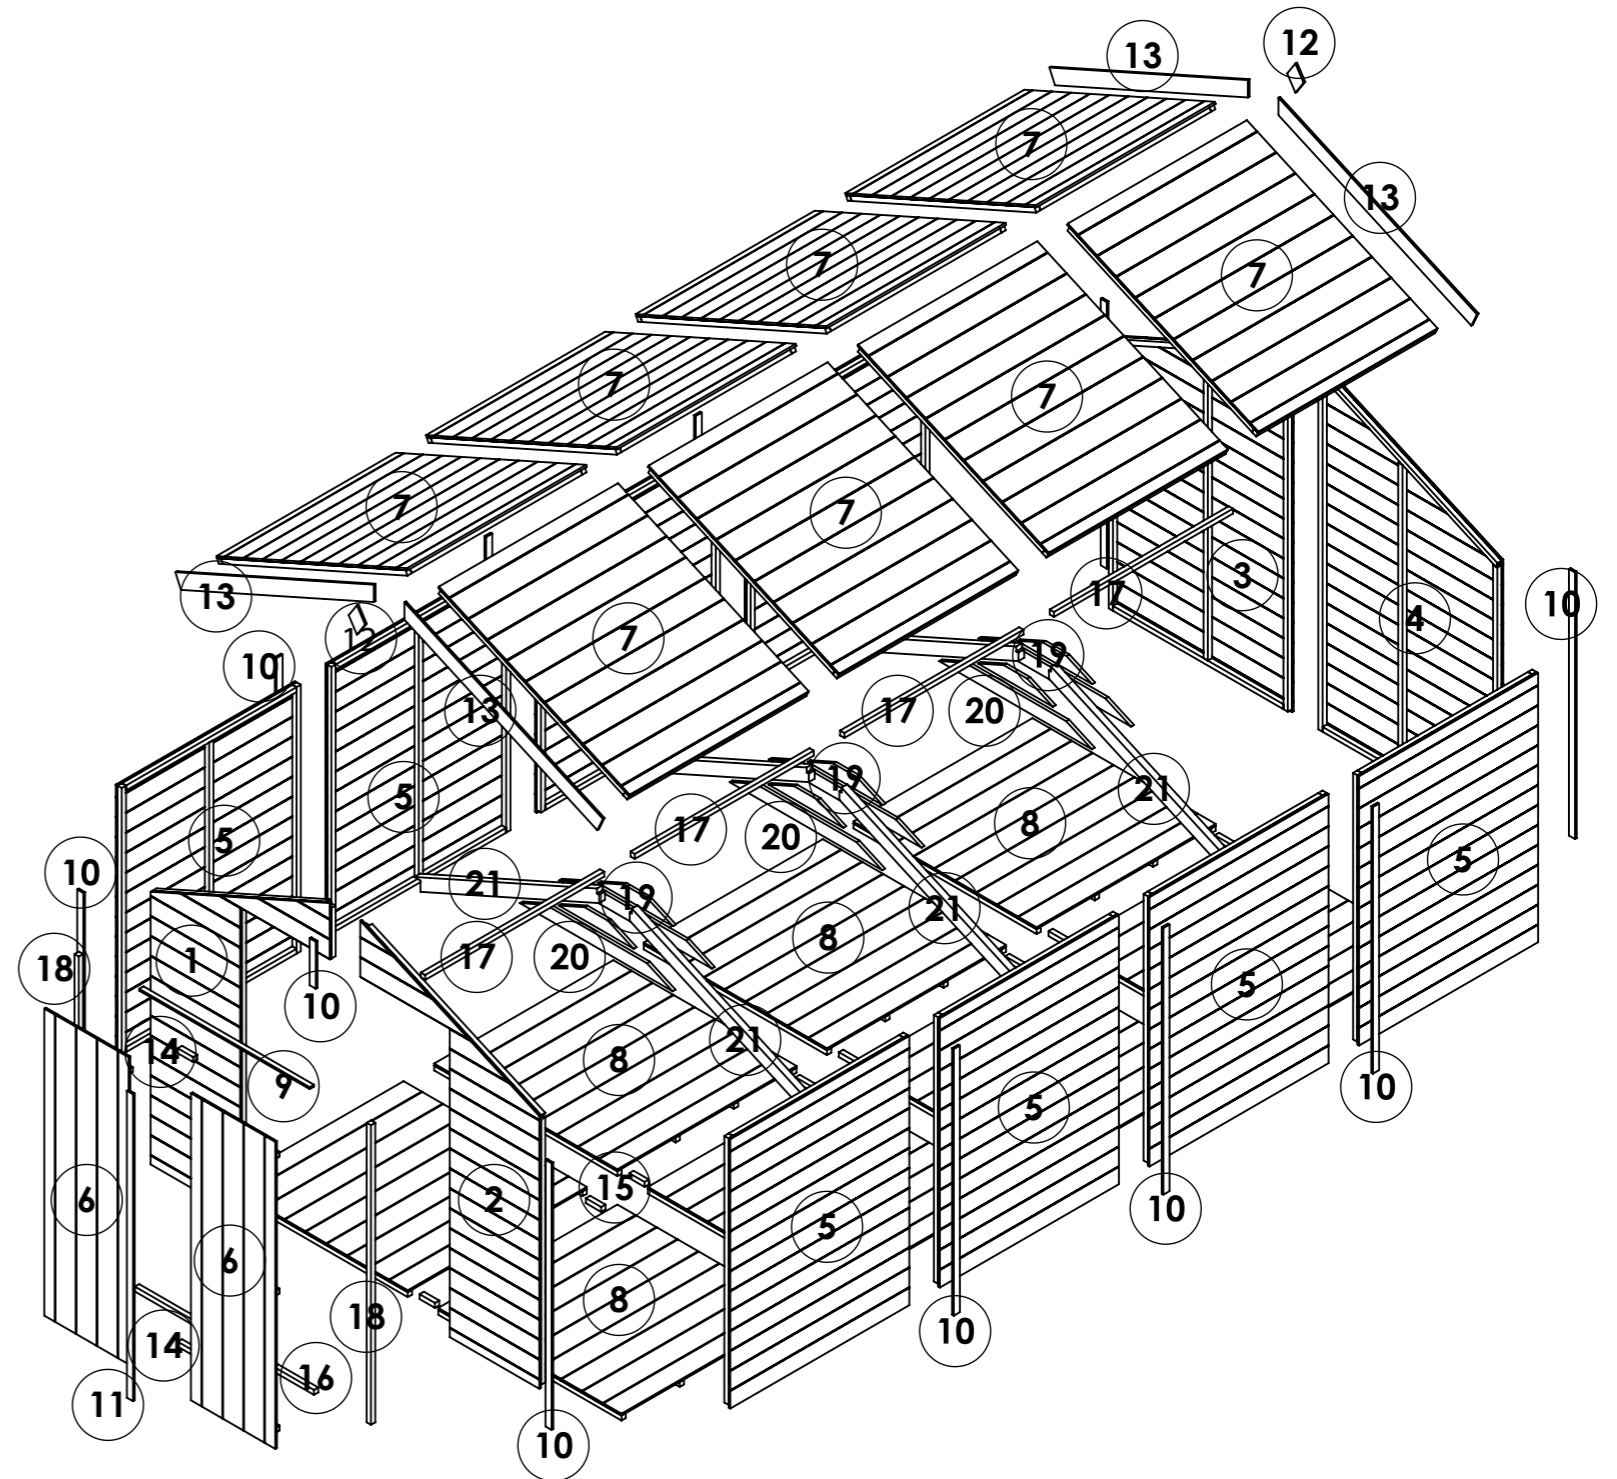

16x8 Master Tongue and Groove Windowless Apex

ITEM NO.	Part Name - ID / Code - Name	QTY.
1	25429-Section 11mm TG 8ft Gable Door Left U1511 W1.172xH1.912m	1
2	25430-Section 11mm TG 8ft Gable Door Right U1511 W1.172xH1.912m	1
3	25431-Section 11mm TG 8ft Gable Plain Left U1511 W1.172xH1.912m	1
4	25432-Section 11mm TG 8ft Gable Plain Right U1511 W1.172xH1.912m	1
5	25434-Section 11mm TG 4ft Panel Plain U1511 W1.172xH1.523m	8
6	25437-Door Double 11mm TG W0.552xH1.740m	2
7	25442-Roof Apex 11mm TG W1.172xH1.366m	8
8	25453-Floor ASM 11mm TG W1.172xH1.199m	8
9	CL-1116-28RS- Door Head	1
10	CL-1511-40RS- Panel Cloak	13
11	CL-1754-40RS- Door Cloak 1740	1
12	FB-0138-90RS- Finial	2
13	FB-1422-90RS- Fascia Board	4
14	FR-0100-SQ- Door Block	2
15	FR-0100-SQ- Floor Block	8
16	FR-1172-SQ- Door Threshold	1
17	FR-1172-SQ- Purlin	4
18	FR-1698-SQ- Door Upright	2
19	TR-0491-BV2	6
20	TR-1000-BV2	6
21	TR-1312-BM75	6

OPTIONS:

Floor: **11mm T&G**
Roof: **11mm T&G**
Truss: **11mm T&G**