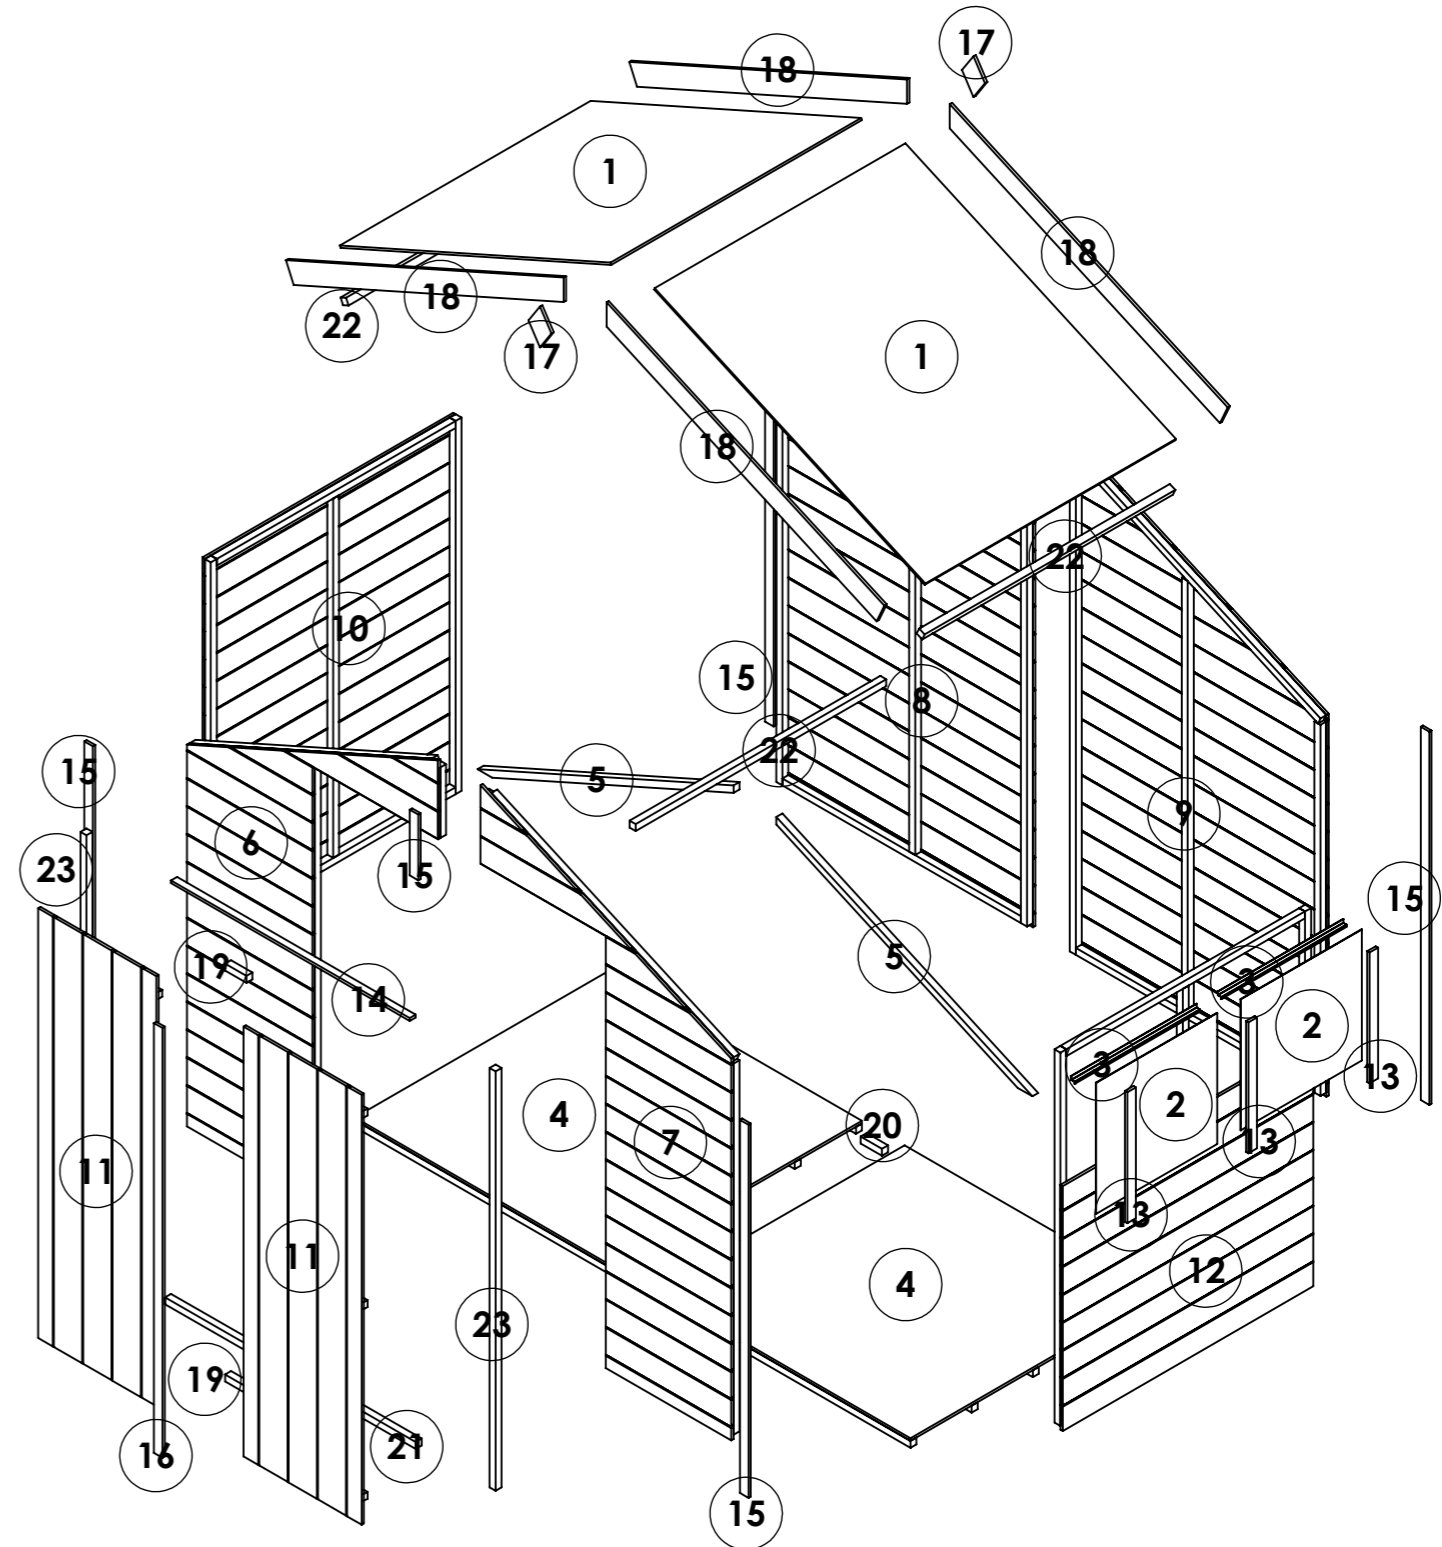

BillyOh Master Tongue and Groove Apex 8ft Gables Windowed Buildings Component Identification

For Queries and Help
please call Product
Support:
01636 858377

4x8 Master Tongue and Groove Windowed Apex

ITEM NO.	Part Name - Code - Name	QTY.
1	14435-Roof Apex 8mm SS W1.172xH1.385m	2
2	14447-Glazing 1.2mm Styrene Fixed Window W0.566xH0.530m	2
3	14449-Window Sill Black L0.586m	2
4	14594-Floor ASM Solid Sheet W1.172xH1.199m	2
5	25407-Roof Support 8ft Treated L1.31m	2
6	25429-Section 11mm TG 8ft Gable Door Left U1511 W1.172xH1.912m	1
7	25430-Section 11mm TG 8ft Gable Door Right U1511 W1.172xH1.912m	1
8	25431-Section 11mm TG 8ft Gable Plain Left U1511 W1.172xH1.912m	1
9	25432-Section 11mm TG 8ft Gable Plain Right U1511 W1.172xH1.912m	1
10	25434-Section 11mm TG 4ft Panel Plain U1511 W1.172xH1.523m	1
11	25437-Door Double 11mm TG W0.552xH1.740m	2
12	25555-Section 11mm TG 4ft Panel Fixed Window U1511 W1.172xH1.523m	1
13	CL-0530-40RS- Window Cloak	3
14	CL-1116-28RS- Door Head	1
15	CL-1511-40RS- Panel Cloak	7
16	CL-1754-40RS- Door Cloak 1740	1
17	FB-0138-90RS- Finial	2
18	FB-1422-90RS- Fascia Board	4
19	FR-0100-SQ- Door Block	2
20	FR-0100-SQ- Floor Block	2
21	FR-1172-SQ- Door Threshold	1
22	FR-1172-SQ- Purlin	3
23	FR-1698-SQ- Door Upright	2