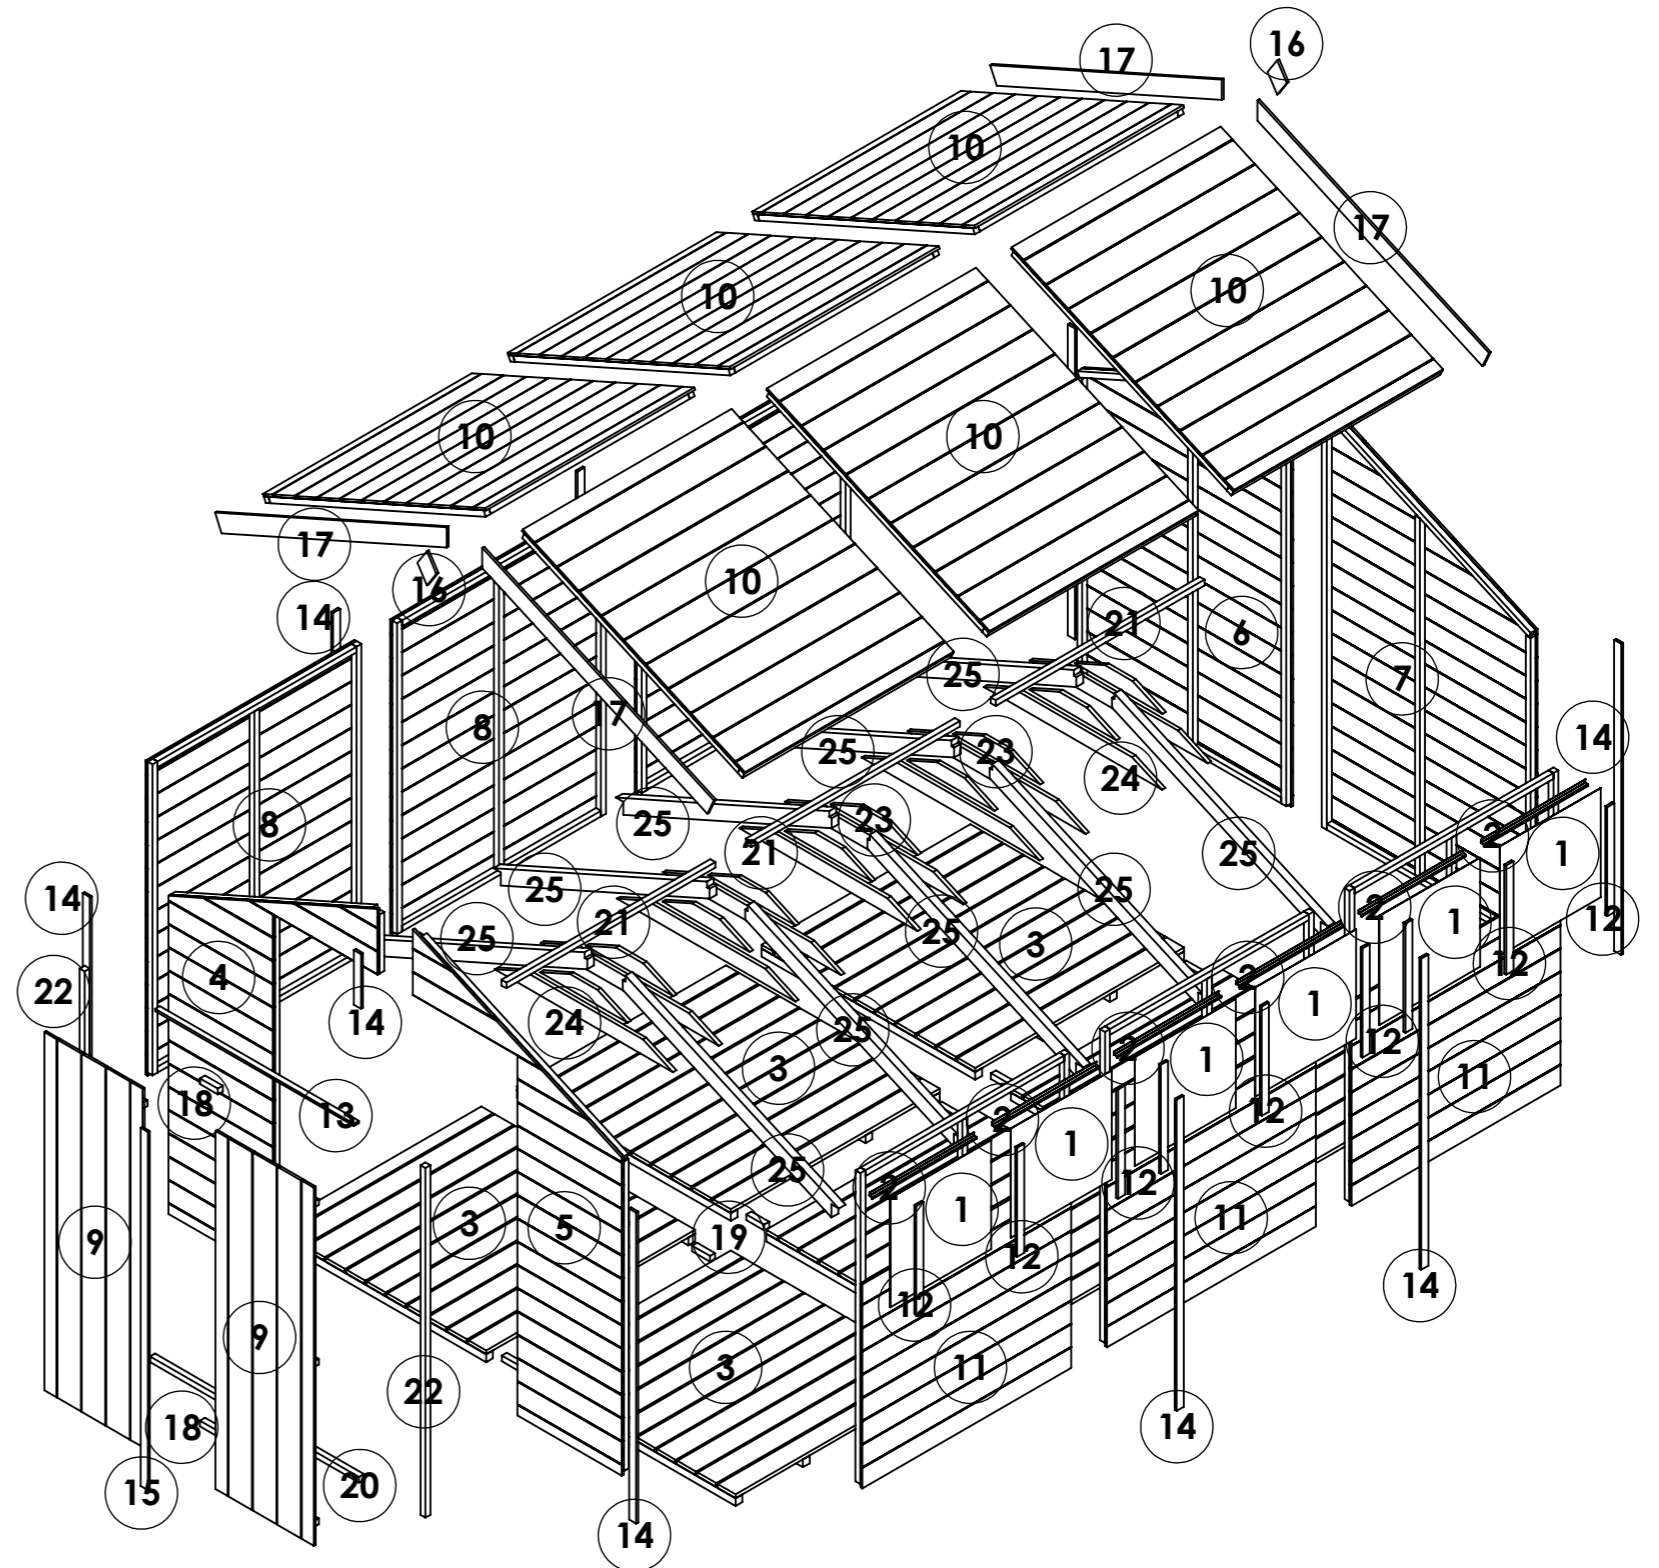

12x8 Master Tongue and Groove Windowed Apex

ITEM NO.	Part Name - ID/Code - Name	QTY.
1	14447-Glazing 1.2mm Styrene Fixed Window W0.566xH0.530m	6
2	14449-Window Sill Black L0.586m	6
3	25412-Floor ASM 19mm TG W1.172xH1.199m	6
4	25429-Section 11mm TG 8ft Gable Door Left U1511 W1.172xH1.912m	1
5	25430-Section 11mm TG 8ft Gable Door Right U1511 W1.172xH1.912m	1
6	25431-Section 11mm TG 8ft Gable Plain Left U1511 W1.172xH1.912m	1
7	25432-Section 11mm TG 8ft Gable Plain Right U1511 W1.172xH1.912m	1
8	25434-Section 11mm TG 4ft Panel Plain U1511 W1.172xH1.523m	3
9	25437-Door Double 11mm TG W0.552xH1.740m	2
10	25442-Roof Apex 11mm TG W1.172xH1.366m	6
11	25555-Section 11mm TG 4ft Panel Fixed Window U1511 W1.172xH1.523m	3
12	CL-0530-40RS- Window Cloak	9
13	CL-1116-28RS- Door Head	1
14	CL-1511-40RS- Panel Cloak	11
15	CL-1754-40RS- Door Cloak 1740	1
16	FB-0138-90RS- Finial	2
17	FB-1422-90RS- Fascia Board	4
18	FR-0100-SQ- Door Block	2
19	FR-0100-SQ- Floor Block	6
20	FR-1172-SQ- Door Threshold	1
21	FR-1172-SQ- Purlin	3
22	FR-1698-SQ- Door Upright	2
23	TR-0491-BV2	10
24	TR-1000-BV2	10
25	TR-1312-BM75	10

OPTIONS:

Floor: **19mm T&G**

Roof: **11mm T&G**

Truss: **11mm T&G Heavy Duty**