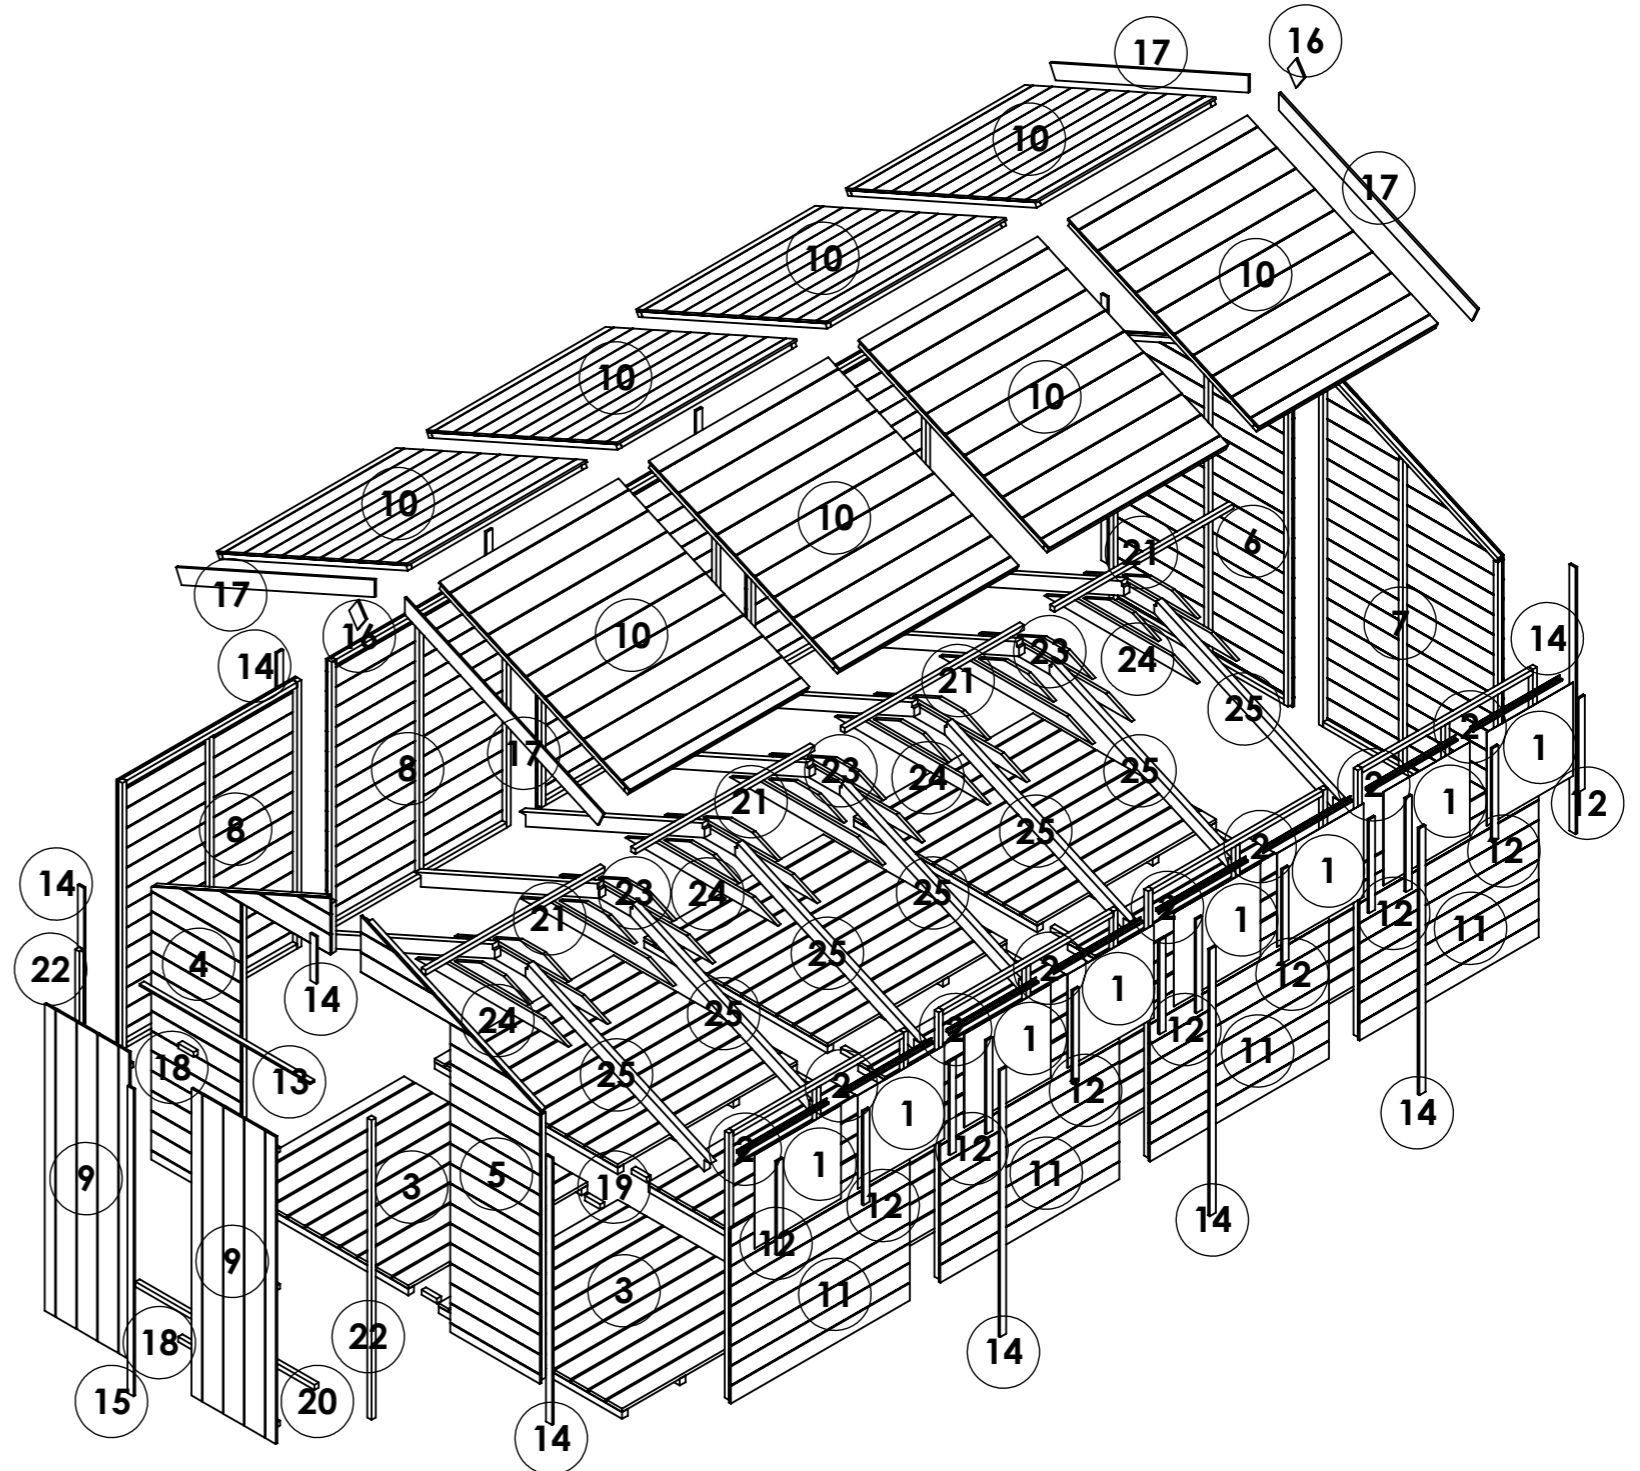

OPTIONS:

Floor: **11mm T&G**

Roof: **11mm T&G**

Truss: **11mm T&G**

16x8 Master Tongue and Groove Windowed Apex

ITEM NO.	Part Name - ID/Code - Name	QTY.
1	14447-Glazing 1.2mm Styrene Fixed Window W0.566xH0.530m	8
2	14449-Window Sill Black L0.586m	8
3	25412-Floor ASM 19mm TG W1.172xH1.199m	8
4	25429-Section 11mm TG 8ft Gable Door Left U1511 W1.172xH1.912m	1
5	25430-Section 11mm TG 8ft Gable Door Right U1511 W1.172xH1.912m	1
6	25431-Section 11mm TG 8ft Gable Plain Left U1511 W1.172xH1.912m	1
7	25432-Section 11mm TG 8ft Gable Plain Right U1511 W1.172xH1.912m	1
8	25434-Section 11mm TG 4ft Panel Plain U1511 W1.172xH1.523m	4
9	25437-Door Double 11mm TG W0.552xH1.740m	2
10	25442-Roof Apex 11mm TG W1.172xH1.366m	8
11	25555-Section 11mm TG 4ft Panel Fixed Window U1511 W1.172xH1.523m	4
12	CL-0530-40RS- Window Cloak	12
13	CL-1116-28RS- Door Head	1
14	CL-1511-40RS- Panel Cloak	13
15	CL-1754-40RS- Door Cloak 1740	1
16	FB-0138-90RS- Finial	2
17	FB-1422-90RS- Fascia Board	4
18	FR-0100-SQ- Door Block	2
19	FR-0100-SQ- Floor Block	8
20	FR-1172-SQ- Door Threshold	1
21	FR-1172-SQ- Purlin	4
22	FR-1698-SQ- Door Upright	2
23	TR-0491-BV2	14
24	TR-1000-BV2	14
25	TR-1312-BM75	14