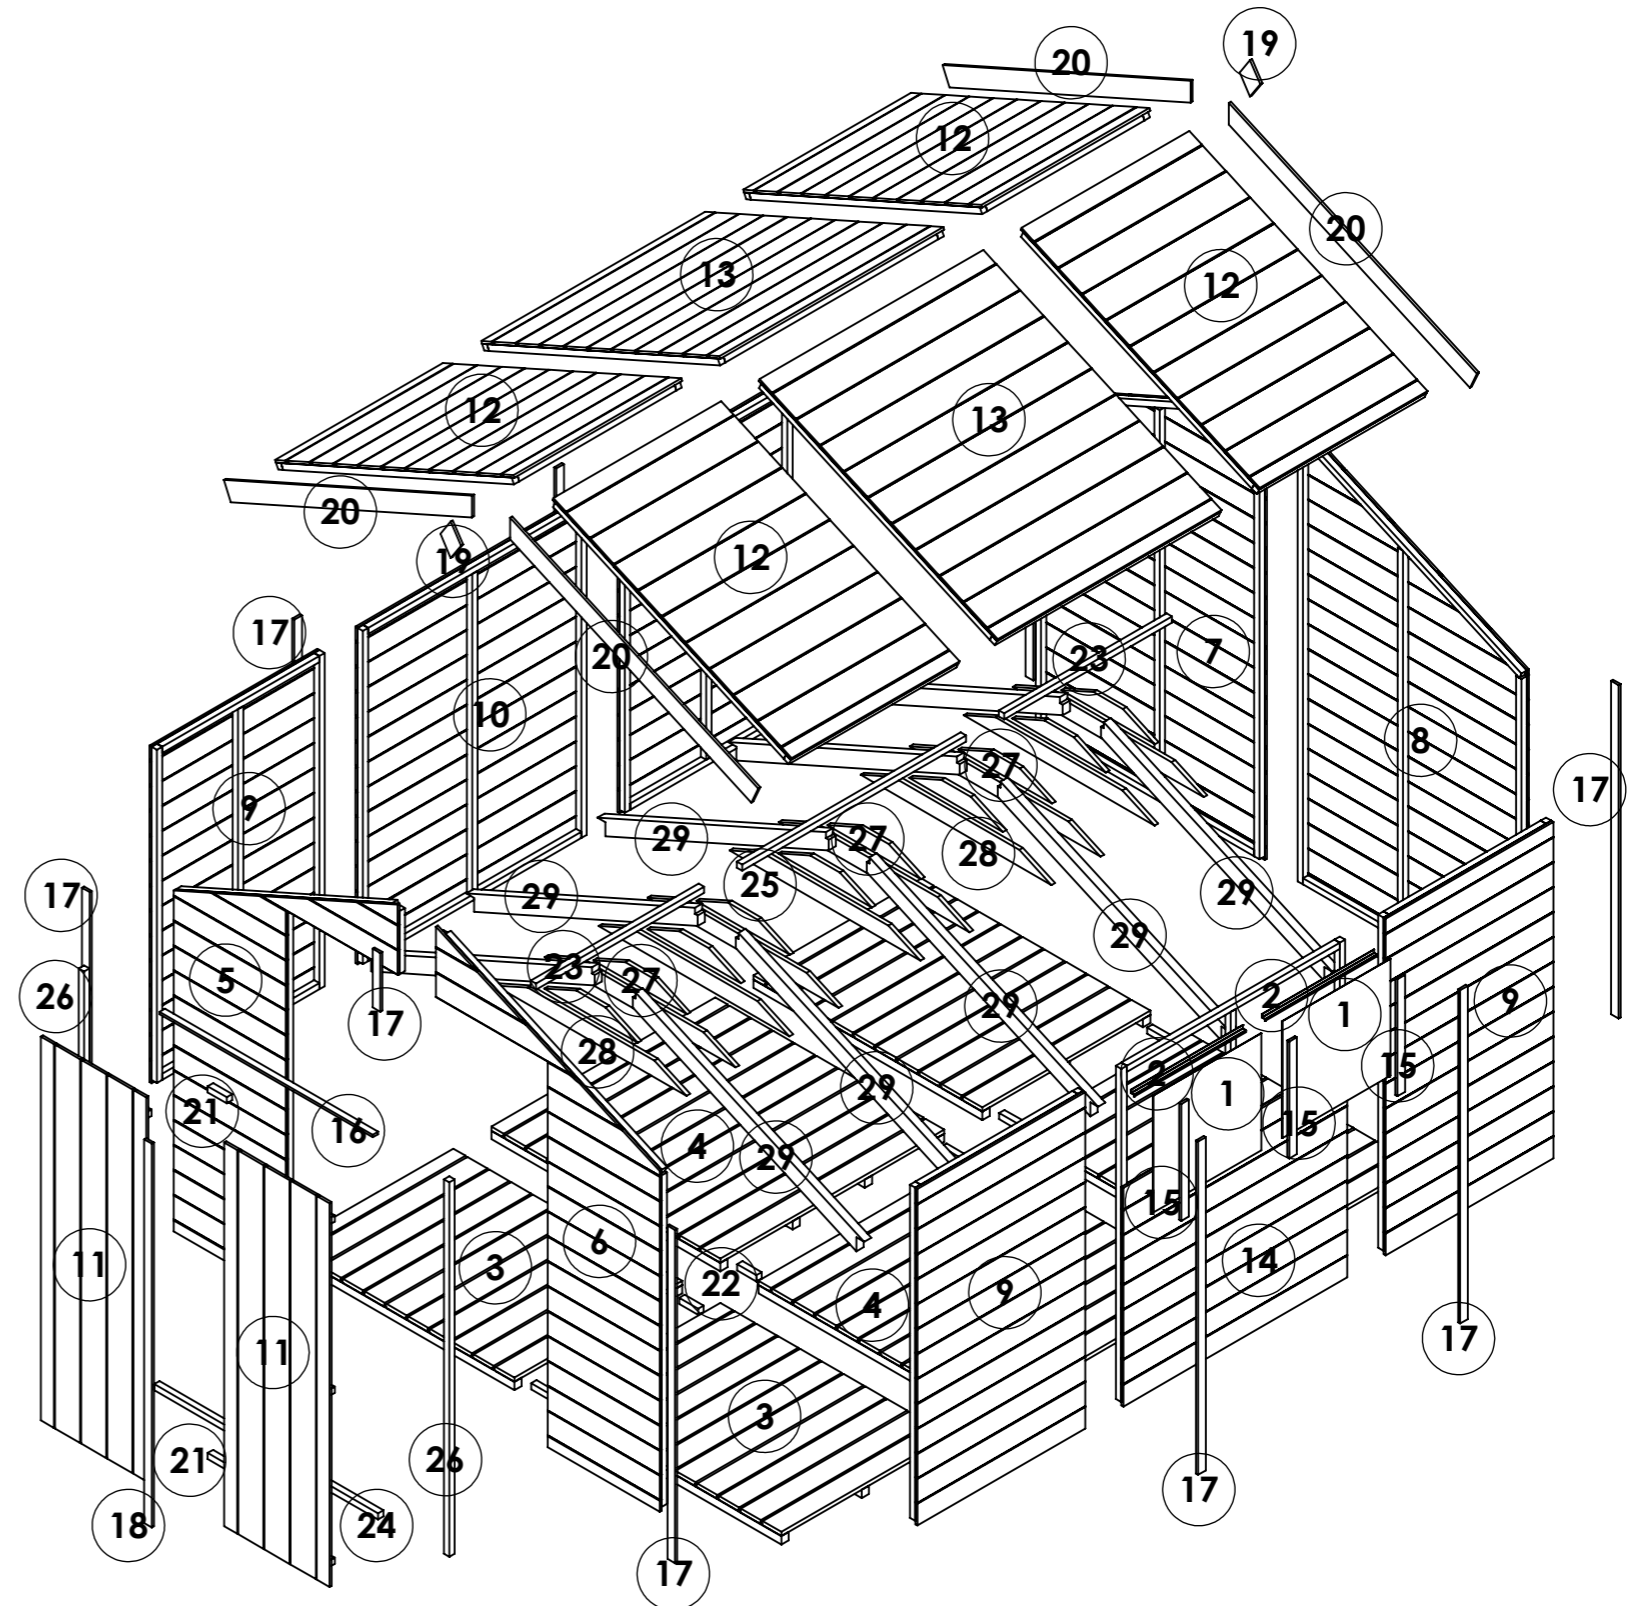

10x8 Master Tongue and Groove Windowed Apex

ITEM NO.	Part Name - ID/Code - Name	QTY.
1	14447-Glazing 1.2mm Styrene Fixed Window W0.566xH0.530m	2
2	14449-Window Sill Black L0.586m	2
3	25411-Floor ASM 19mm TG W0.879xH1.199m	4
4	25412-Floor ASM 19mm TG W1.172xH1.199m	2
5	25429-Section 11mm TG 8ft Gable Door Left U1511 W1.172xH1.912m	1
6	25430-Section 11mm TG 8ft Gable Door Right U1511 W1.172xH1.912m	1
7	25431-Section 11mm TG 8ft Gable Plain Left U1511 W1.172xH1.912m	1
8	25432-Section 11mm TG 8ft Gable Plain Right U1511 W1.172xH1.912m	1
9	25433-Section 11mm TG 3ft Panel Plain U1511 W0.879xH1.523m	4
10	25434-Section 11mm TG 4ft Panel Plain U1511 W1.172xH1.523m	1
11	25437-Door Double 11mm TG W0.552xH1.740m	2
12	25441-Roof Apex 11mm TG W0.879xH1.366m	4
13	25442-Roof Apex 11mm TG W1.172xH1.366m	2
14	25555-Section 11mm TG 4ft Panel Fixed Window U1511 W1.172xH1.523m	1
15	CL-0530-40RS- Window Cloak	3
16	CL-1116-28RS- Door Head	1
17	CL-1511-40RS- Panel Cloak	11
18	CL-1754-40RS- Door Cloak 1740	1
19	FB-0138-90RS- Finial	2
20	FB-1422-90RS- Fascia Board	4
21	FR-0100-SQ- Door Block	2
22	FR-0100-SQ- Floor Block	6
23	FR-0879-SQ- Purlin	2
24	FR-1172-SQ- Door Threshold	1
25	FR-1172-SQ- Purlin	1
26	FR-1698-SQ- Door Upright	2
27	TR-0491-BV2	10
28	TR-1000-BV2	10
29	TR-1312-BM75	10

OPTIONS:

Floor: **19mm T&G**

Roof: **11mm T&G**

Truss: **11mm T&G Heavy Duty**