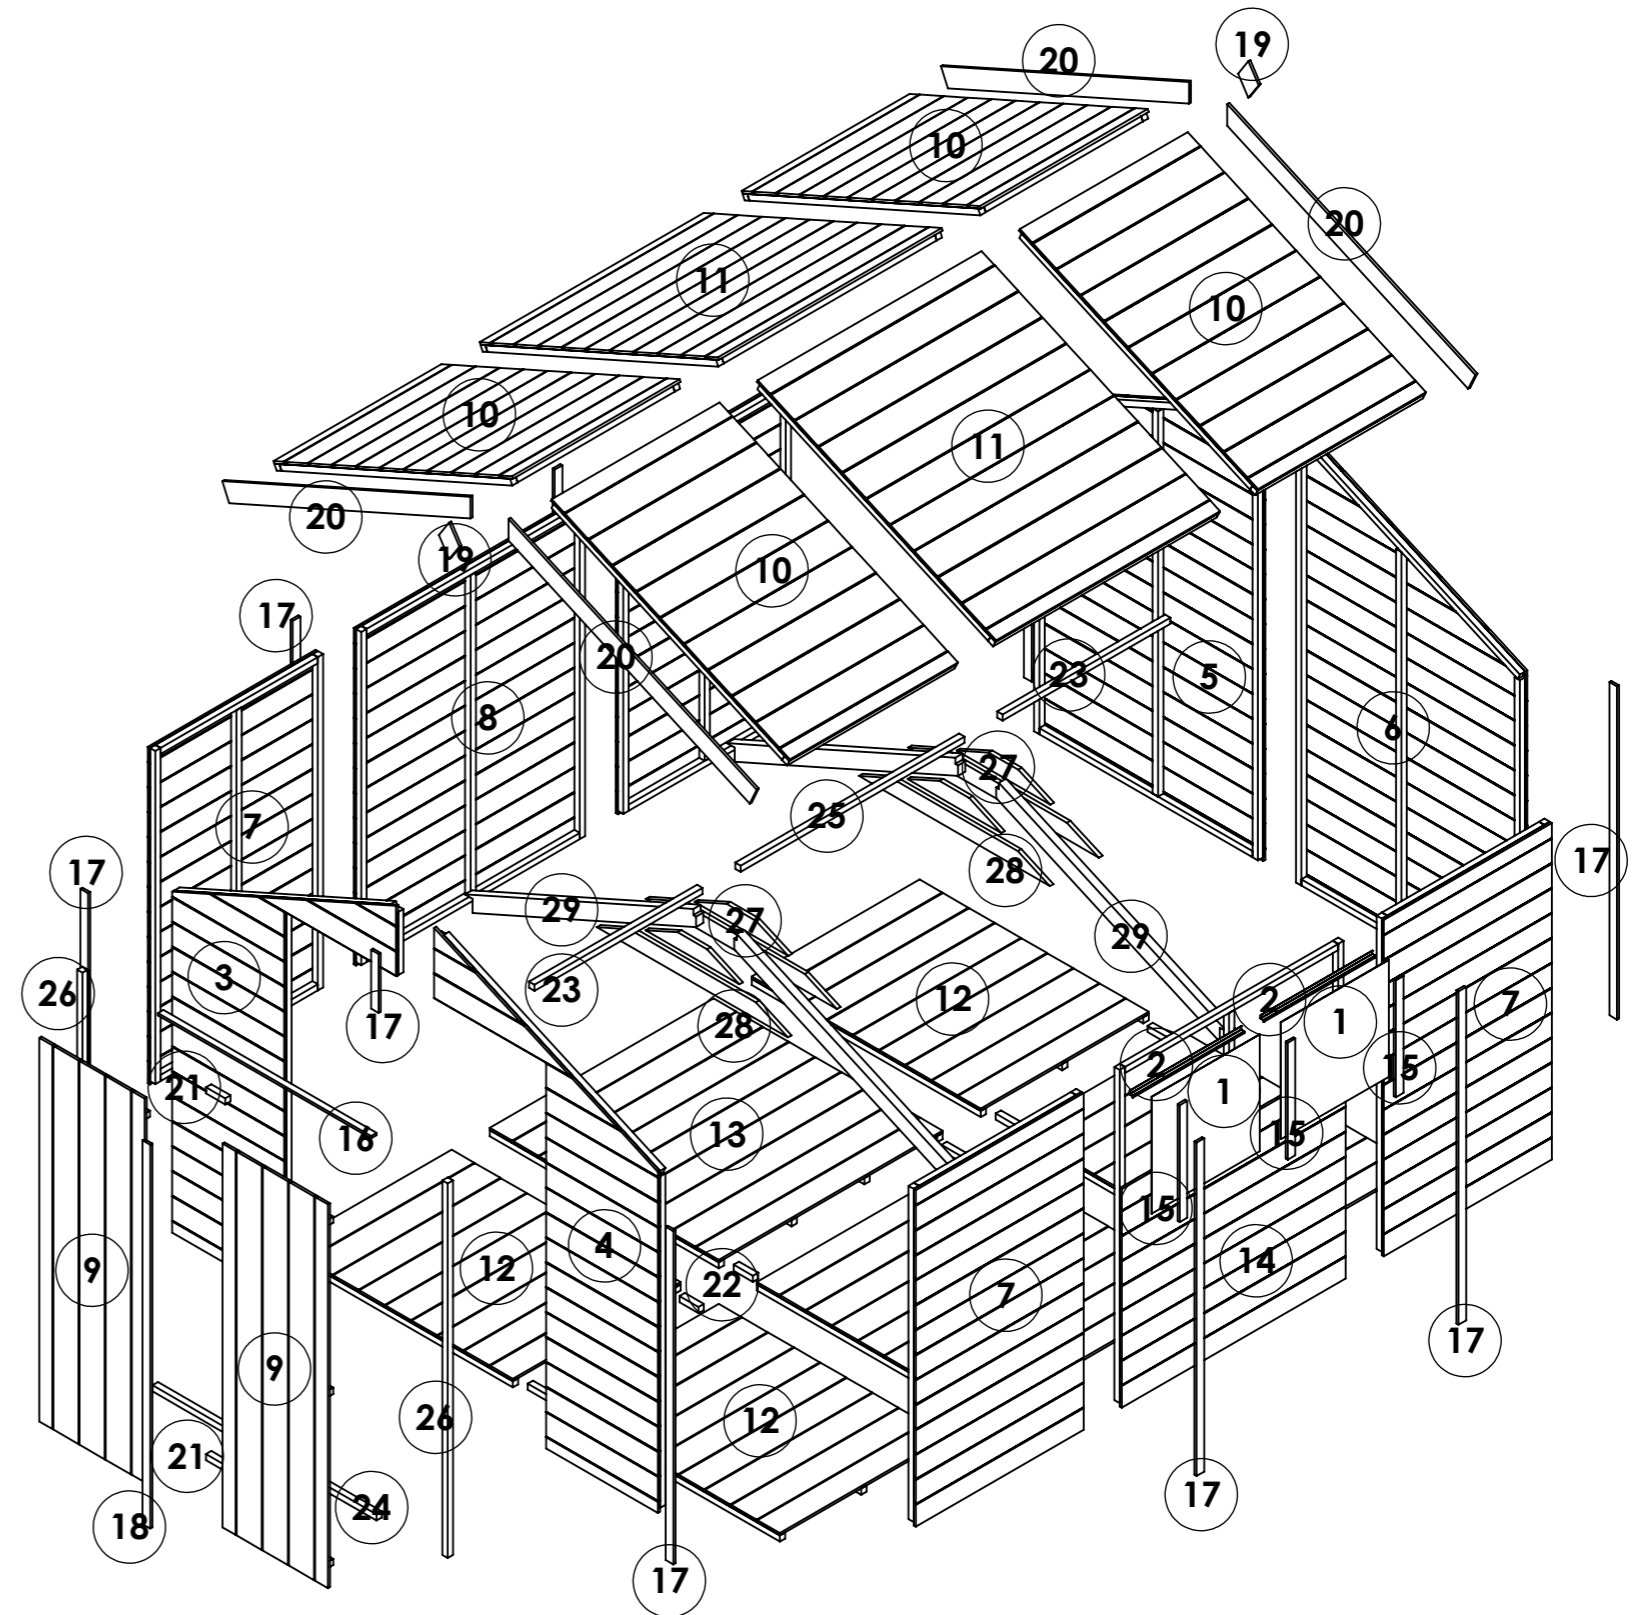

10x8 Master Tongue and Groove Windowed Apex

ITEM NO.	Part Name - ID/Code - Name	QTY.
1	14447-Glazing 1.2mm Styrene Fixed Window W0.566xH0.530m	2
2	14449-Window Sill Black L0.586m	2
3	25429-Section 11mm TG 8ft Gable Door Left U1511 W1.172xH1.912m	1
4	25430-Section 11mm TG 8ft Gable Door Right U1511 W1.172xH1.912m	1
5	25431-Section 11mm TG 8ft Gable Plain Left U1511 W1.172xH1.912m	1
6	25432-Section 11mm TG 8ft Gable Plain Right U1511 W1.172xH1.912m	1
7	25433-Section 11mm TG 3ft Panel Plain U1511 W0.879xH1.523m	4
8	25434-Section 11mm TG 4ft Panel Plain U1511 W1.172xH1.523m	1
9	25437-Door Double 11mm TG W0.552xH1.740m	2
10	25441-Roof Apex 11mm TG W0.879xH1.366m	4
11	25442-Roof Apex 11mm TG W1.172xH1.366m	2
12	25452-Floor ASM 11mm TG W0.879xH1.199m	4
13	25453-Floor ASM 11mm TG W1.172xH1.199m	2
14	25555-Section 11mm TG 4ft Panel Fixed Window U1511 W1.172xH1.523m	1
15	CL-0530-40RS- Window Cloak	3
16	CL-1116-28RS- Door Head	1
17	CL-1511-40RS- Panel Cloak	11
18	CL-1754-40RS- Door Cloak 1740	1
19	FB-0138-90RS- Finial	2
20	FB-1422-90RS- Fascia Board	4
21	FR-0100-SQ- Door Block	2
22	FR-0100-SQ- Floor Block	6
23	FR-0879-SQ- Purlin	2
24	FR-1172-SQ- Door Threshold	1
25	FR-1172-SQ- Purlin	1
26	FR-1698-SQ- Door Upright	2
27	TR-0491-BV2	4
28	TR-1000-BV2	4
29	TR-1312-BM75	4

OPTIONS:

Floor: **11mm T&G**
Roof: **11mm T&G**
Truss: **11mm T&G**