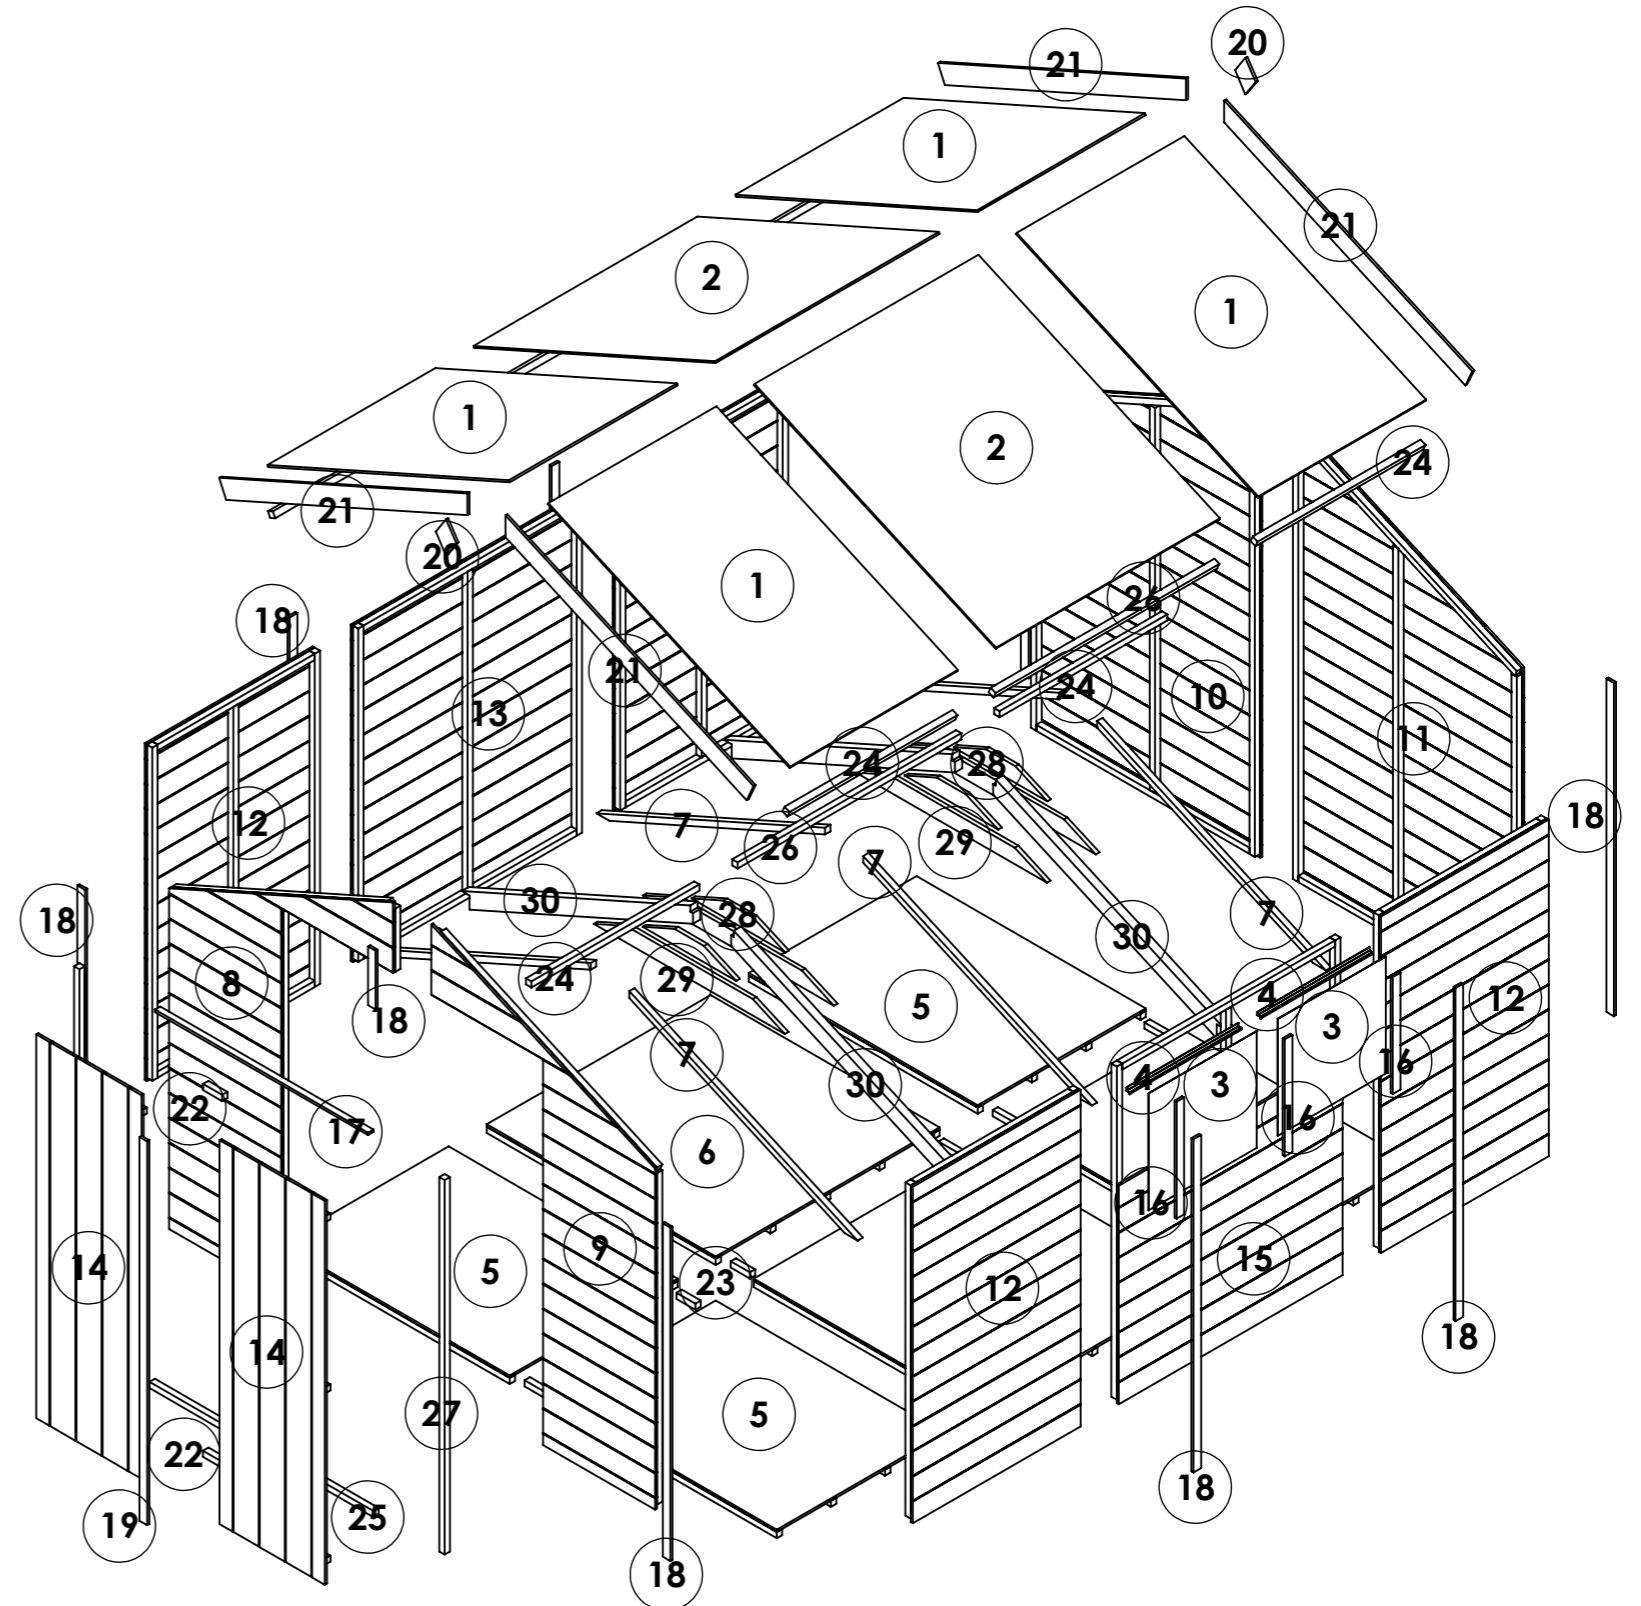

OPTIONS:

Floor: **19mm T&G**

Roof: **11mm T&G**

Truss: **11mm T&G Heavy Duty**

10x8 Master Tongue and Groove Windowed Apex

ITEM NO.	Part Name - ID/Code - Name	QTY.
1	14434-Roof Apex 8mm SS W0.879xH1.385m	4
2	14435-Roof Apex 8mm SS W1.172xH1.385m	2
3	14447-Glazing 1.2mm Styrene Fixed Window W0.566xH0.530m	2
4	14449-Window Sill Black L0.586m	2
5	14593-Floor ASM Solid Sheet W0.879xH1.199m	4
6	14594-Floor ASM Solid Sheet W1.172xH1.199m	2
7	25407-Roof Support 8ft Treated L1.31m	6
8	25429-Section 11mm TG 8ft Gable Door Left U1511 W1.172xH1.912m	1
9	25430-Section 11mm TG 8ft Gable Door Right U1511 W1.172xH1.912m	1
10	25431-Section 11mm TG 8ft Gable Plain Left U1511 W1.172xH1.912m	1
11	25432-Section 11mm TG 8ft Gable Plain Right U1511 W1.172xH1.912m	1
12	25433-Section 11mm TG 3ft Panel Plain U1511 W0.879xH1.523m	4
13	25434-Section 11mm TG 4ft Panel Plain U1511 W1.172xH1.523m	1
14	25437-Door Double 11mm TG W0.552xH1.740m	2
15	25555-Section 11mm TG 4ft Panel Fixed Window U1511 W1.172xH1.523m	1
16	CL-0530-40RS- Window Cloak	3
17	CL-1116-28RS- Door Head	1
18	CL-1511-40RS- Panel Cloak	11
19	CL-1754-40RS- Door Cloak 1740	1
20	FB-0138-90RS- Finial	2
21	FB-1422-90RS- Fascia Board	4
22	FR-0100-SQ- Door Block	2
23	FR-0100-SQ- Floor Block	6
24	FR-0879-SQ- Purlin	6
25	FR-1172-SQ- Door Threshold	1
26	FR-1172-SQ- Purlin	3
27	FR-1698-SQ- Door Upright	2
28	TR-0491-BV2	4
29	TR-1000-BV2	4
30	TR-1312-BM75	4