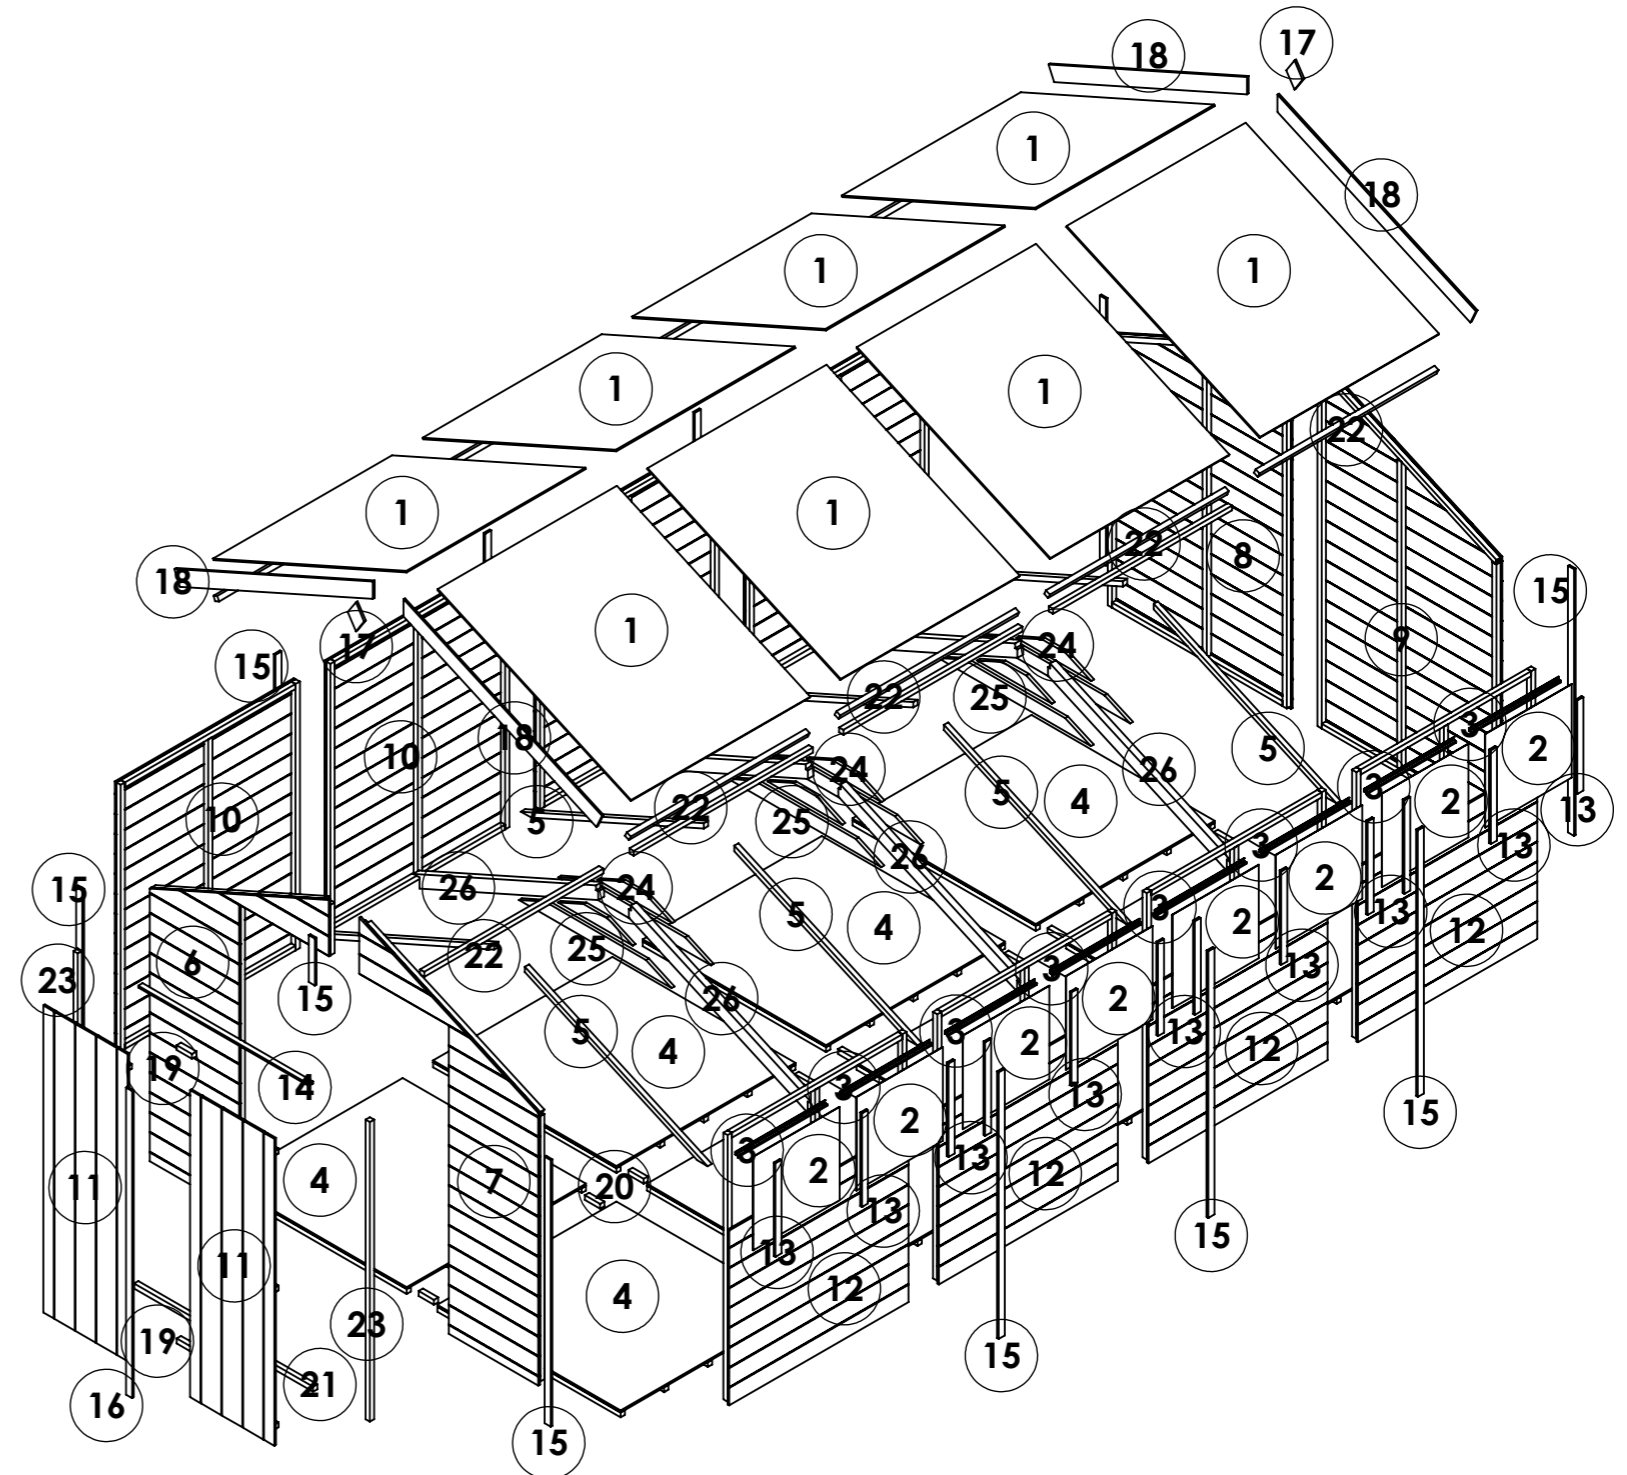

OPTIONS:

Floor: **19mm T&G**

Roof: **11mm T&G**

Truss: **11mm T&G Heavy Duty**

16x8 Master Tongue and Groove Windowed Apex

ITEM NO.	Part Name - ID/Code - Name	QTY.
1	14435-Roof Apex 8mm SS W1.172xH1.385m	8
2	14447-Glazing 1.2mm Styrene Fixed Window W0.566xH0.530m	8
3	14449-Window Sill Black L0.586m	8
4	14594-Floor ASM Solid Sheet W1.172xH1.199m	8
5	25407-Roof Support 8ft Treated L1.31m	8
6	25429-Section 11mm TG 8ft Gable Door Left U1511 W1.172xH1.912m	1
7	25430-Section 11mm TG 8ft Gable Door Right U1511 W1.172xH1.912m	1
8	25431-Section 11mm TG 8ft Gable Plain Left U1511 W1.172xH1.912m	1
9	25432-Section 11mm TG 8ft Gable Plain Right U1511 W1.172xH1.912m	1
10	25434-Section 11mm TG 4ft Panel Plain U1511 W1.172xH1.523m	4
11	25437-Door Double 11mm TG W0.552xH1.740m	2
12	25555-Section 11mm TG 4ft Panel Fixed Window U1511 W1.172xH1.523m	4
13	CL-0530-40RS- Window Cloak	12
14	CL-1116-28RS- Door Head	1
15	CL-1511-40RS- Panel Cloak	13
16	CL-1754-40RS- Door Cloak 1740	1
17	FB-0138-90RS- Finial	2
18	FB-1422-90RS- Fascia Board	4
19	FR-0100-SQ- Door Block	2
20	FR-0100-SQ- Floor Block	8
21	FR-1172-SQ- Door Threshold	1
22	FR-1172-SQ- Purlin	12
23	FR-1698-SQ- Door Upright	2
24	TR-0491-BV2	6
25	TR-1000-BV2	6
26	TR-1312-BM75	6