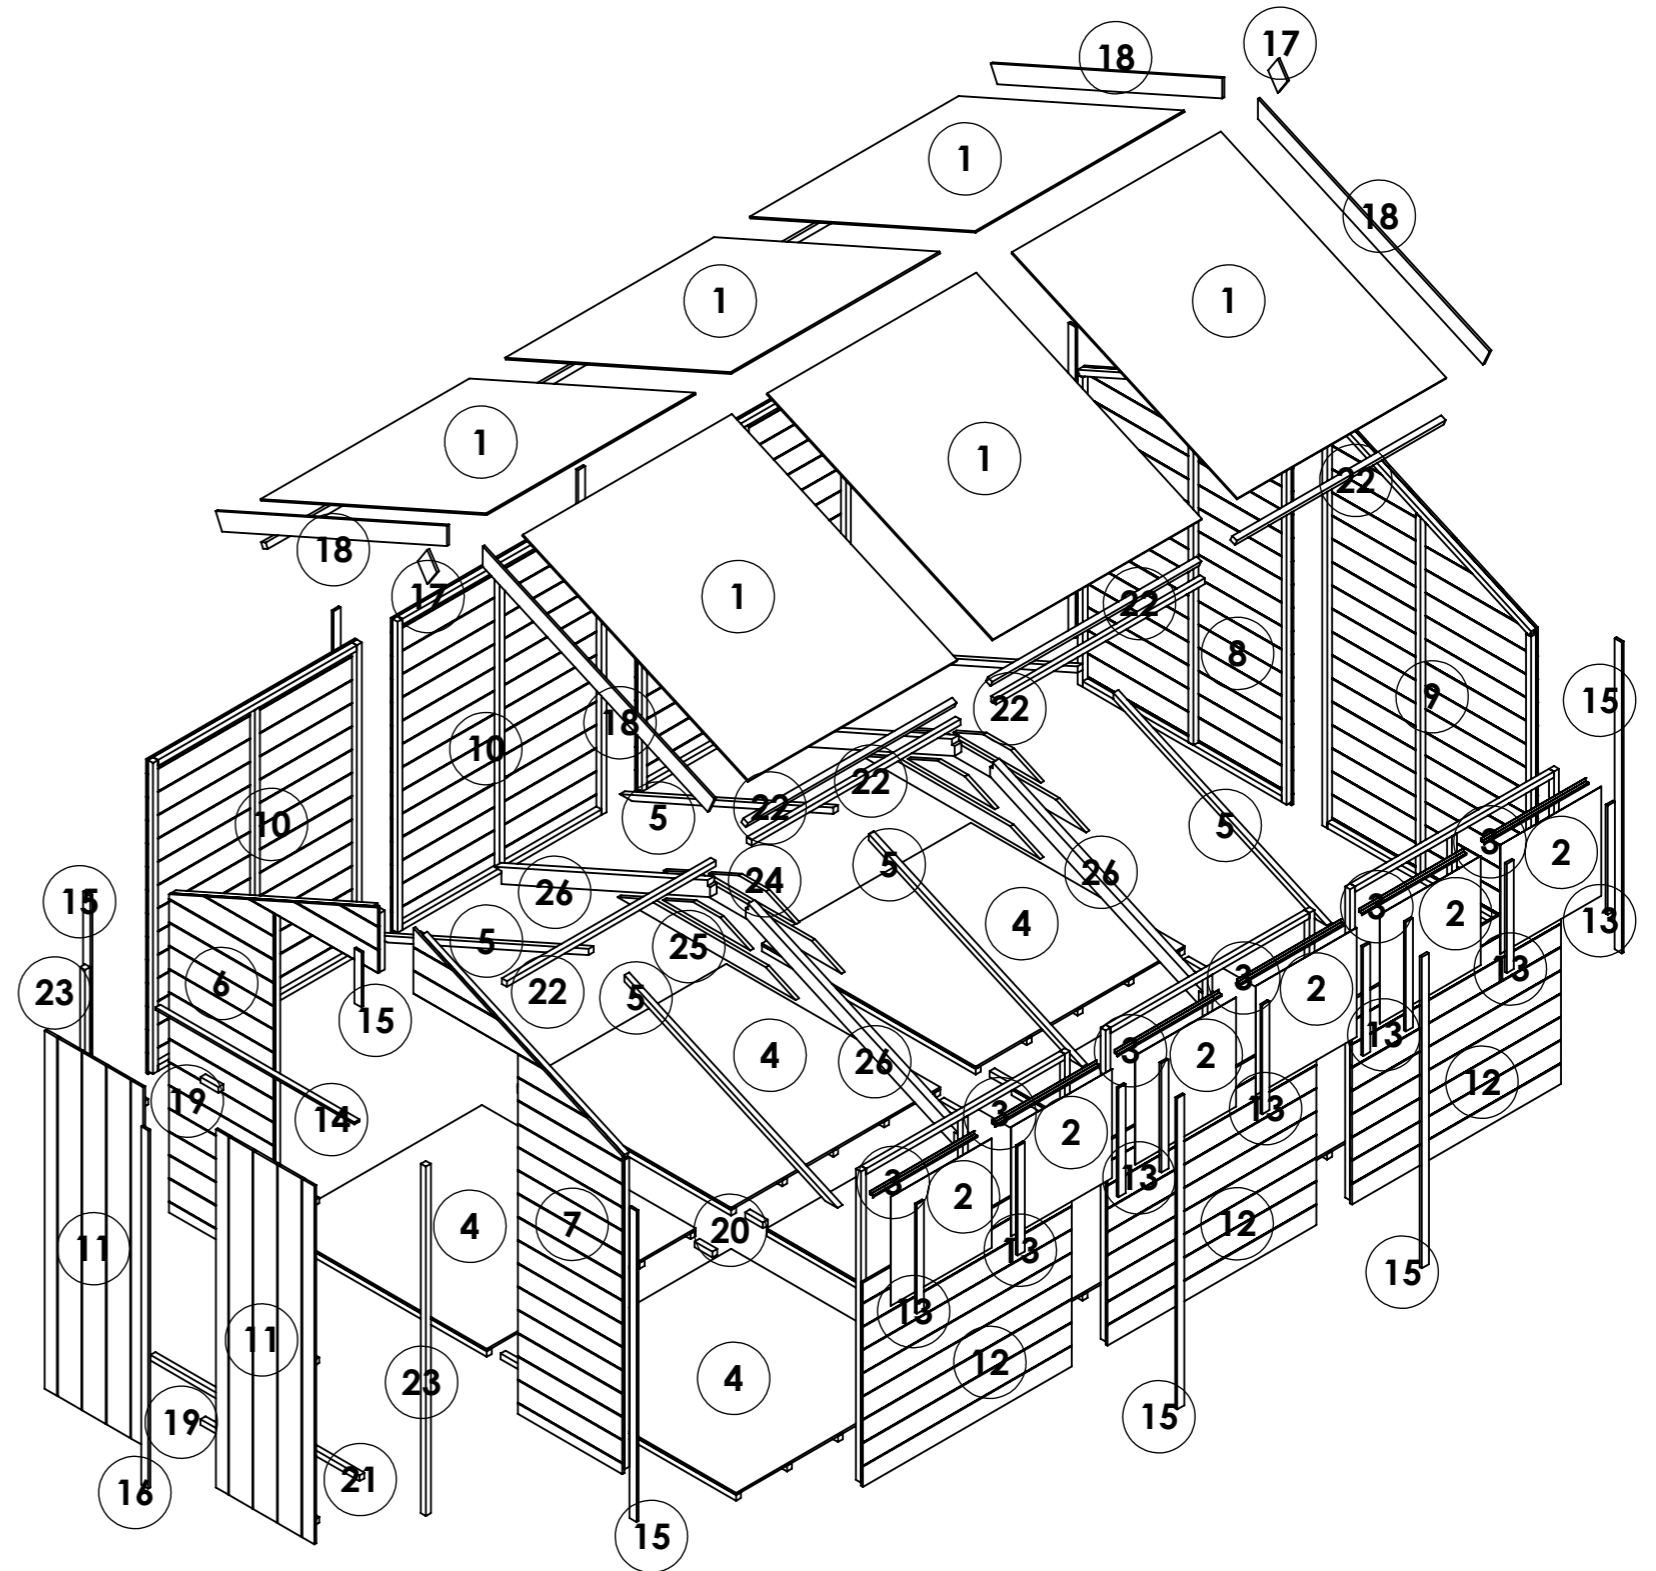

OPTIONS:

Floor: **19mm T&G**

Roof: **11mm T&G**

Truss: **11mm T&G Heavy Duty**

12x8 Master Tongue and Groove Windowed Apex

ITEM NO.	Part Name - ID/Code - Name	QTY.
1	14435-Roof Apex 8mm SS W1.172xH1.385m	6
2	14447-Glazing 1.2mm Styrene Fixed Window W0.566xH0.530m	6
3	14449-Window Sill Black L0.586m	6
4	14594-Floor ASM Solid Sheet W1.172xH1.199m	6
5	25407-Roof Support 8ft Treated L1.31m	6
6	25429-Section 11mm TG 8ft Gable Door Left U1511 W1.172xH1.912m	1
7	25430-Section 11mm TG 8ft Gable Door Right U1511 W1.172xH1.912m	1
8	25431-Section 11mm TG 8ft Gable Plain Left U1511 W1.172xH1.912m	1
9	25432-Section 11mm TG 8ft Gable Plain Right U1511 W1.172xH1.912m	1
10	25434-Section 11mm TG 4ft Panel Plain U1511 W1.172xH1.523m	3
11	25437-Door Double 11mm TG W0.552xH1.740m	2
12	25555-Section 11mm TG 4ft Panel Fixed Window U1511 W1.172xH1.523m	3
13	CL-0530-40RS- Window Cloak	9
14	CL-1116-28RS- Door Head	1
15	CL-1511-40RS- Panel Cloak	11
16	CL-1754-40RS- Door Cloak 1740	1
17	FB-0138-90RS- Finial	2
18	FB-1422-90RS- Fascia Board	4
19	FR-0100-SQ- Door Block	2
20	FR-0100-SQ- Floor Block	6
21	FR-1172-SQ- Door Threshold	1
22	FR-1172-SQ- Purlin	9
23	FR-1698-SQ- Door Upright	2
24	TR-0491-BV2	4
25	TR-1000-BV2	4
26	TR-1312-BM75	4