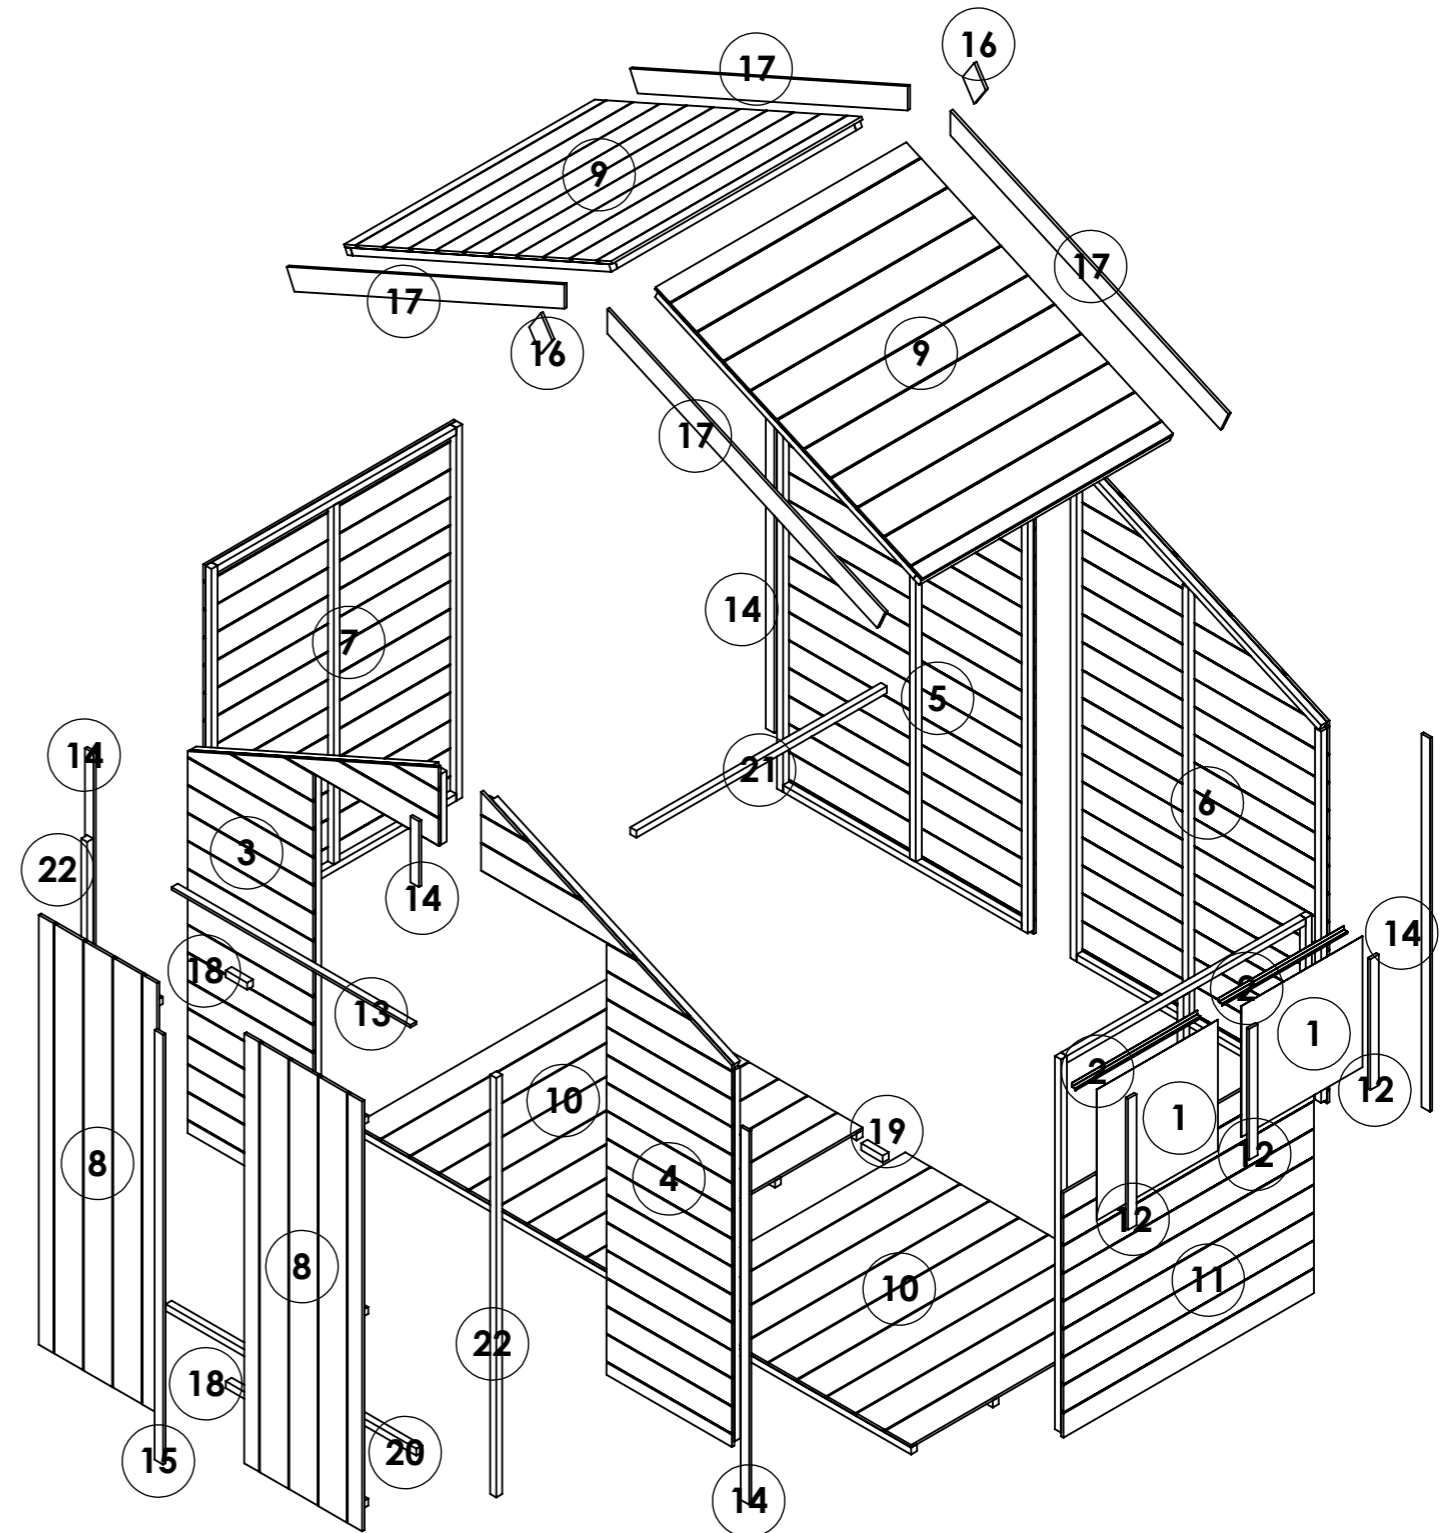

4x8 Master Tongue and Groove Windowed Apex

ITEM NO.	Part Name - Code - Name	QTY.
1	14447-Glazing 1.2mm Styrene Fixed Window W0.566xH0.530m	2
2	14449-Window Sill Black L0.586m	2
3	25429-Section 11mm TG 8ft Gable Door Left U1511 W1.172xH1.912m	1
4	25430-Section 11mm TG 8ft Gable Door Right U1511 W1.172xH1.912m	1
5	25431-Section 11mm TG 8ft Gable Plain Left U1511 W1.172xH1.912m	1
6	25432-Section 11mm TG 8ft Gable Plain Right U1511 W1.172xH1.912m	1
7	25434-Section 11mm TG 4ft Panel Plain U1511 W1.172xH1.523m	1
8	25437-Door Double 11mm TG W0.552xH1.740m	2
9	25442-Roof Apex 11mm TG W1.172xH1.366m	2
10	25453-Floor ASM 11mm TG W1.172xH1.199m	2
11	25555-Section 11mm TG 4ft Panel Fixed Window U1511 W1.172xH1.523m	1
12	CL-0530-40RS- Window Cloak	3
13	CL-1116-28RS- Door Head	1
14	CL-1511-40RS- Panel Cloak	7
15	CL-1754-40RS- Door Cloak 1740	1
16	FB-0138-90RS- Finia	2
17	FB-1422-90RS- Fascia Board	4
18	FR-0100-SQ- Door Block	2
19	FR-0100-SQ- Floor Block	2
20	FR-1172-SQ- Door Threshold	1
21	FR-1172-SQ- Purlin	1
22	FR-1698-SQ- Door Upright	2

OPTIONS:

Floor: **11mm T&G**

Roof: **11mm T&G**

Truss: **11mm T&G**