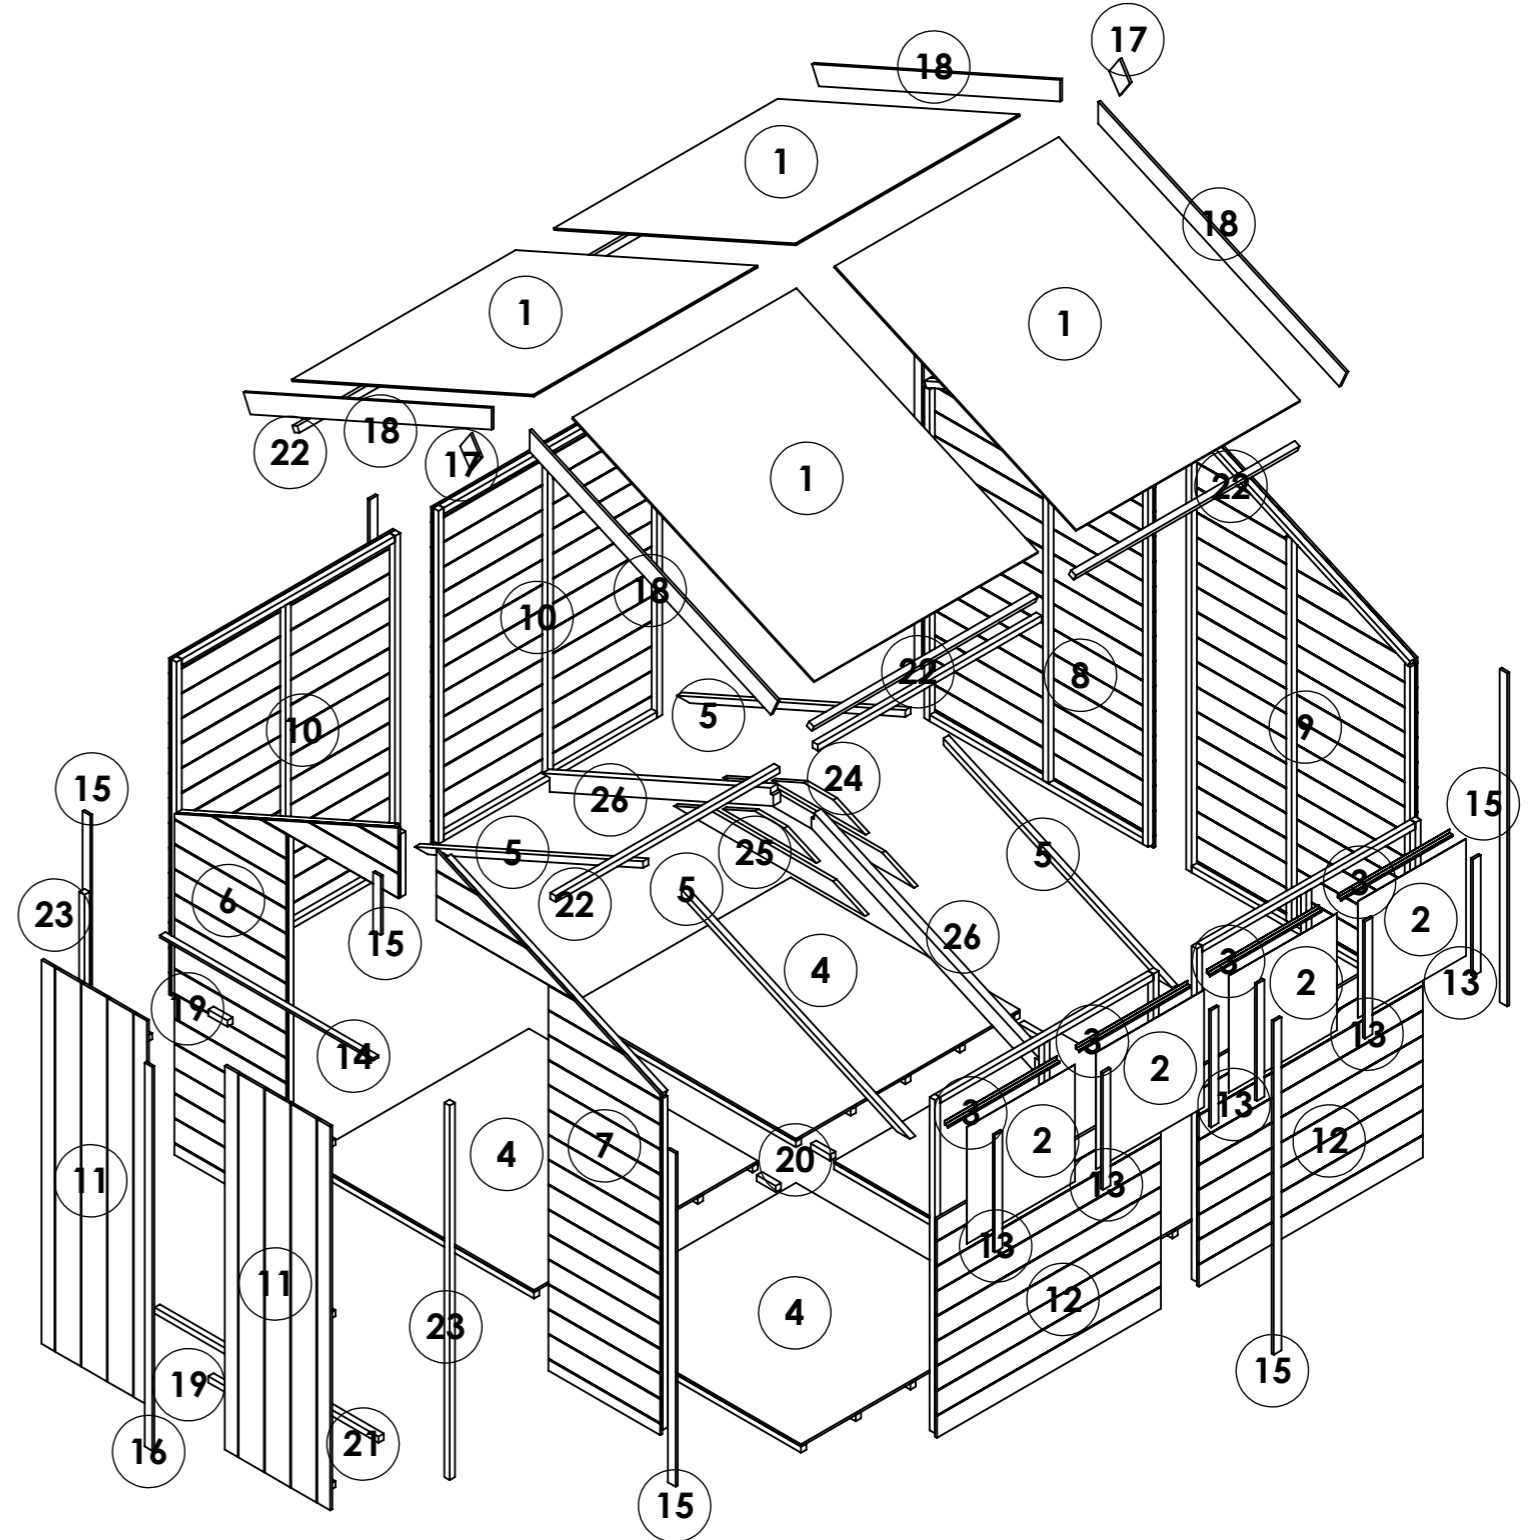

OPTIONS:

Floor: **19mm T&G**

Roof: **11mm T&G**

Truss: **11mm T&G Heavy Duty**

8x8 Master Tongue and Groove Windowed Apex

ITEM NO.	Part Name - ID/Code - Name	QTY.
1	14435-Roof Apex 8mm SS W1.172xH1.385m	4
2	14447-Glazing 1.2mm Styrene Fixed Window W0.566xH0.530m	4
3	14449-Window Sill Black L0.586m	4
4	14594-Floor ASM Solid Sheet W1.172xH1.199m	4
5	25407-Roof Support 8ft Treated L1.31m	4
6	25429-Section 11mm TG 8ft Gable Door Left U1511 W1.172xH1.912m	1
7	25430-Section 11mm TG 8ft Gable Door Right U1511 W1.172xH1.912m	1
8	25431-Section 11mm TG 8ft Gable Plain Left U1511 W1.172xH1.912m	1
9	25432-Section 11mm TG 8ft Gable Plain Right U1511 W1.172xH1.912m	1
10	25434-Section 11mm TG 4ft Panel Plain U1511 W1.172xH1.523m	2
11	25437-Door Double 11mm TG W0.552xH1.740m	2
12	25555-Section 11mm TG 4ft Panel Fixed Window U1511 W1.172xH1.523m	2
13	CL-0530-40RS- Window Cloak	6
14	CL-1116-28RS- Door Head	1
15	CL-1511-40RS- Panel Cloak	9
16	CL-1754-40RS- Door Cloak 1740	1
17	FB-0138-90RS- Finial	2
18	FB-1422-90RS- Fascia Board	4
19	FR-0100-SQ- Door Block	2
20	FR-0100-SQ- Floor Block	4
21	FR-1172-SQ- Door Threshold	1
22	FR-1172-SQ- Purlin	6
23	FR-1698-SQ- Door Upright	2
24	TR-0491-BV2	2
25	TR-1000-BV2	2
26	TR-1312-BM75	2