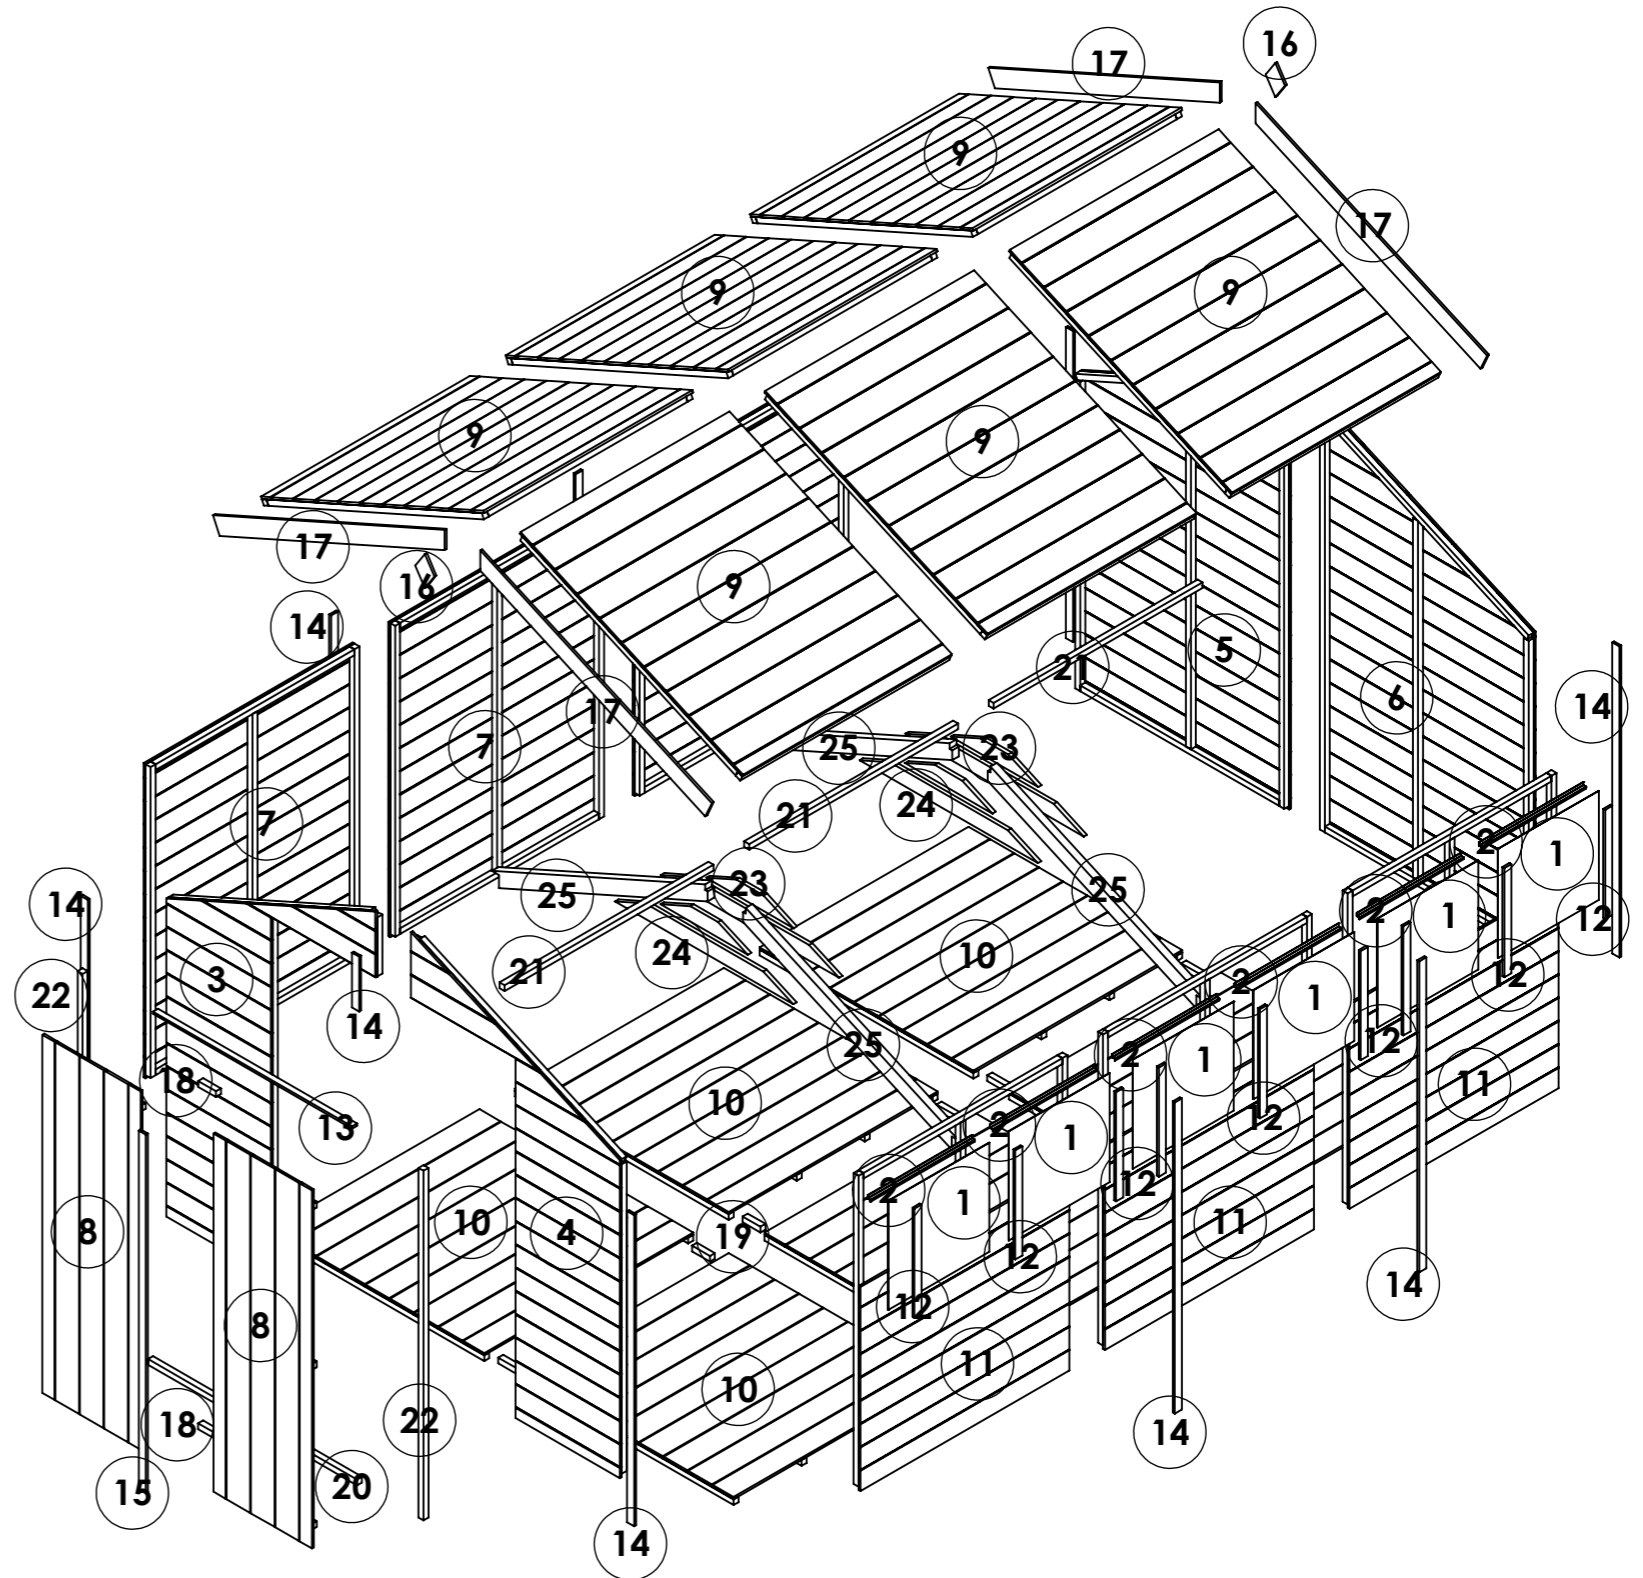

12x8 Master Tongue and Groove Windowed Apex

ITEM NO.	Part Name - ID/Code - Name	QTY.
1	14447-Glazing 1.2mm Styrene Fixed Window W0.566xH0.530m	6
2	14449-Window Sill Black L0.586m	6
3	25429-Section 11mm TG 8ft Gable Door Left U1511 W1.172xH1.912m	1
4	25430-Section 11mm TG 8ft Gable Door Right U1511 W1.172xH1.912m	1
5	25431-Section 11mm TG 8ft Gable Plain Left U1511 W1.172xH1.912m	1
6	25432-Section 11mm TG 8ft Gable Plain Right U1511 W1.172xH1.912m	1
7	25434-Section 11mm TG 4ft Panel Plain U1511 W1.172xH1.523m	3
8	25437-Door Double 11mm TG W0.552xH1.740m	2
9	25442-Roof Apex 11mm TG W1.172xH1.366m	6
10	25453-Floor ASM 11mm TG W1.172xH1.199m	6
11	25555-Section 11mm TG 4ft Panel Fixed Window U1511 W1.172xH1.523m	3
12	CL-0530-40RS- Window Cloak	9
13	CL-1116-28RS- Door Head	1
14	CL-1511-40RS- Panel Cloak	11
15	CL-1754-40RS- Door Cloak 1740	1
16	FB-0138-90RS- Finial	2
17	FB-1422-90RS- Fascia Board	4
18	FR-0100-SQ- Door Block	2
19	FR-0100-SQ- Floor Block	6
20	FR-1172-SQ- Door Threshold	1
21	FR-1172-SQ- Purlin	3
22	FR-1698-SQ- Door Upright	2
23	TR-0491-BV2	4
24	TR-1000-BV2	4
25	TR-1312-BM75	4

OPTIONS:

Floor: **11mm T&G**
Roof: **11mm T&G**
Truss: **11mm T&G**