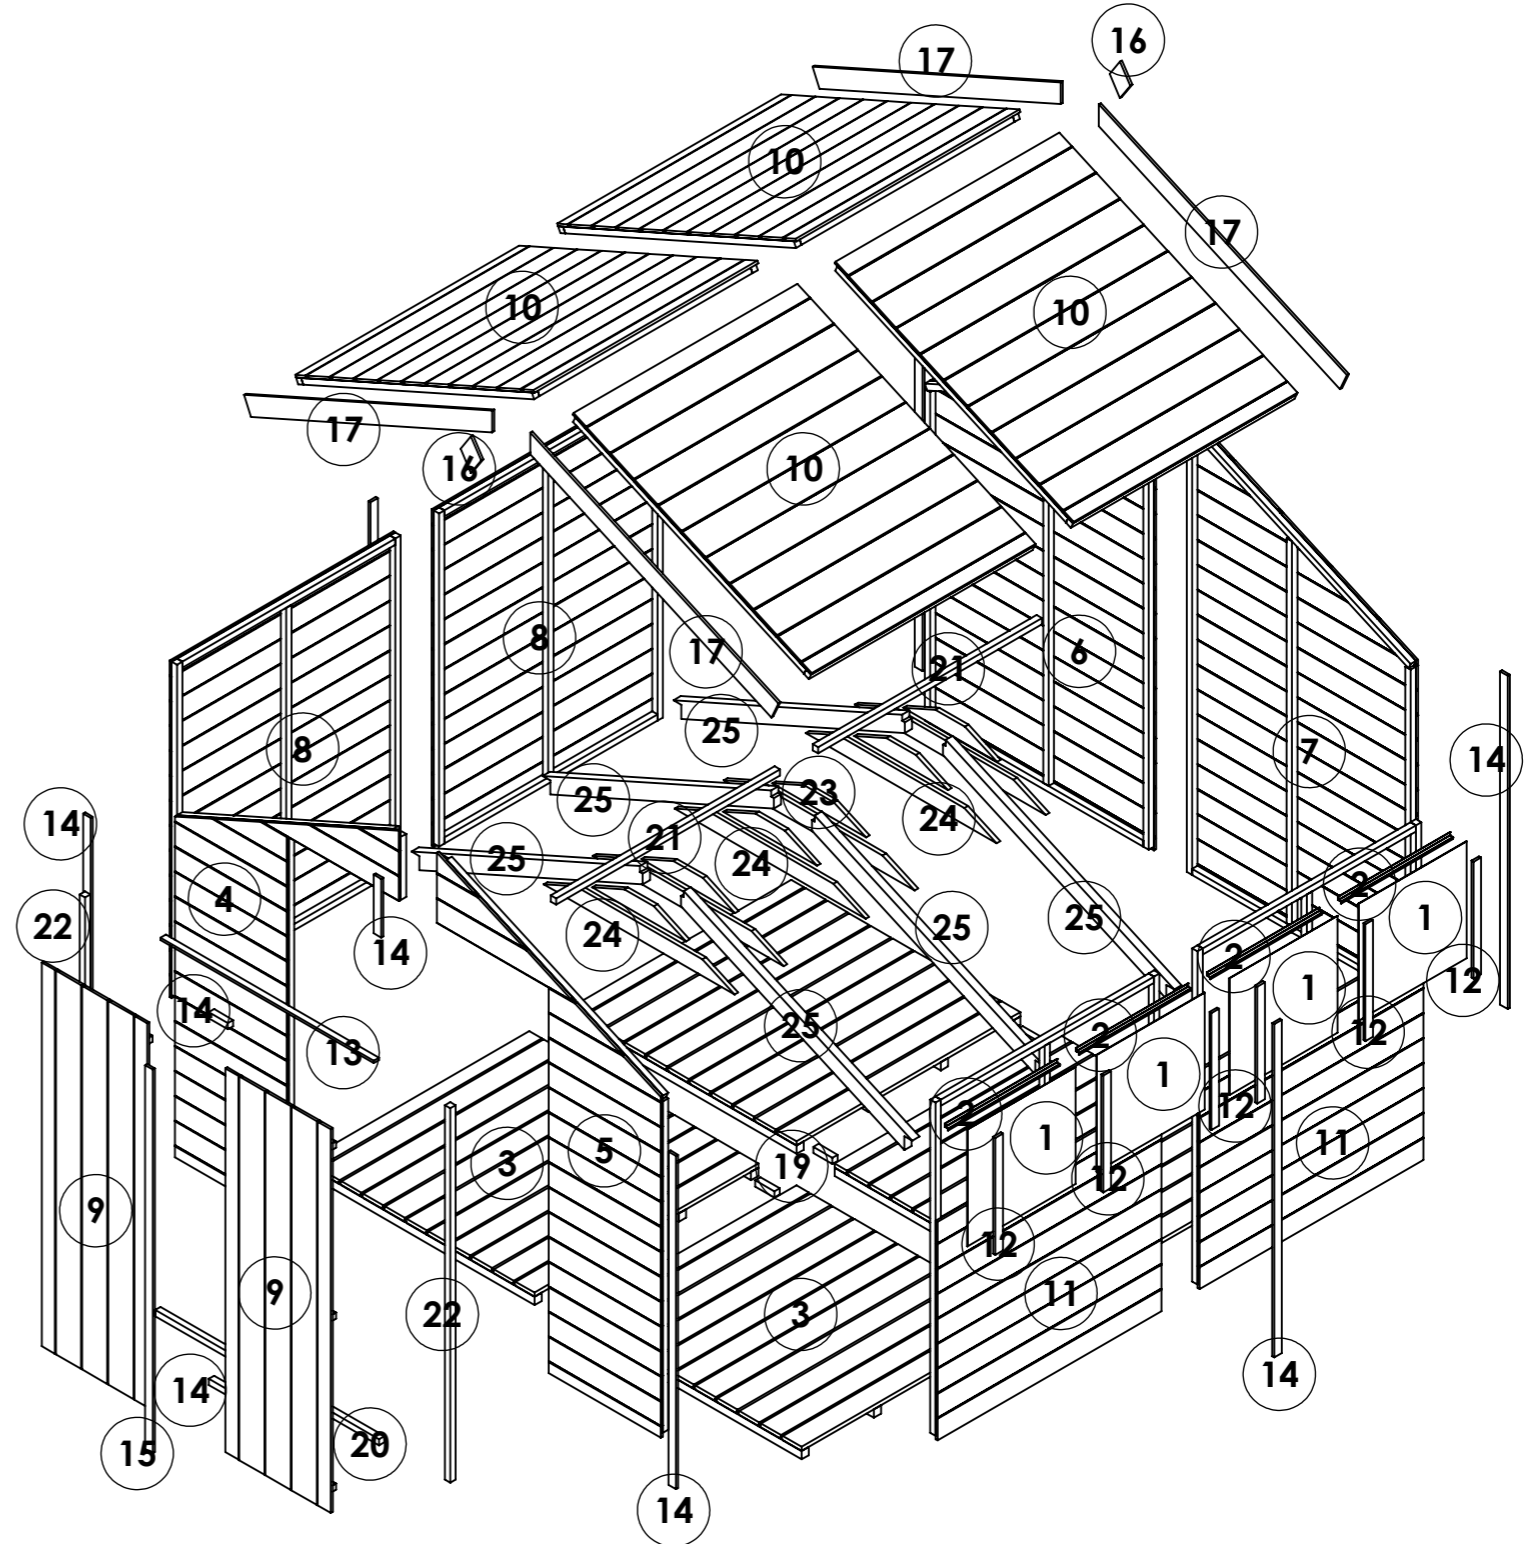

8x8 Master Tongue and Groove Windowed Apex

ITEM NO.	Part Name - ID/Code - Name	QTY.
1	14447-Glazing 1.2mm Styrene Fixed Window W0.566xH0.530m	4
2	14449-Window Sill Black L0.586m	4
3	25412-Floor ASM 19mm TG W1.172xH1.199m	4
4	25429-Section 11mm TG 8ft Gable Door Left U1511 W1.172xH1.912m	1
5	25430-Section 11mm TG 8ft Gable Door Right U1511 W1.172xH1.912m	1
6	25431-Section 11mm TG 8ft Gable Plain Left U1511 W1.172xH1.912m	1
7	25432-Section 11mm TG 8ft Gable Plain Right U1511 W1.172xH1.912m	1
8	25434-Section 11mm TG 4ft Panel Plain U1511 W1.172xH1.523m	2
9	25437-Door Double 11mm TG W0.552xH1.740m	2
10	25442-Roof Apex 11mm TG W1.172xH1.366m	4
11	25555-Section 11mm TG 4ft Panel Fixed Window U1511 W1.172xH1.523m	2
12	CL-0530-40RS- Window Cloak	6
13	CL-1116-28RS- Door Head	1
14	CL-1511-40RS- Panel Cloak	9
15	CL-1754-40RS- Door Cloak 1740	1
16	FB-0138-90RS- Finial	2
17	FB-1422-90RS- Fascia Board	4
14	FR-0100-SQ- Door Block	2
19	FR-0100-SQ- Floor Block	4
20	FR-1172-SQ- Door Threshold	1
21	FR-1172-SQ- Purlin	2
22	FR-1698-SQ- Door Upright	2
23	TR-0491-BV2	6
24	TR-1000-BV2	6
25	TR-1312-BM75	6

OPTIONS:

Floor: **19mm T&G**

Roof: **11mm T&G**

Truss: **11mm T&G Heavy Duty**