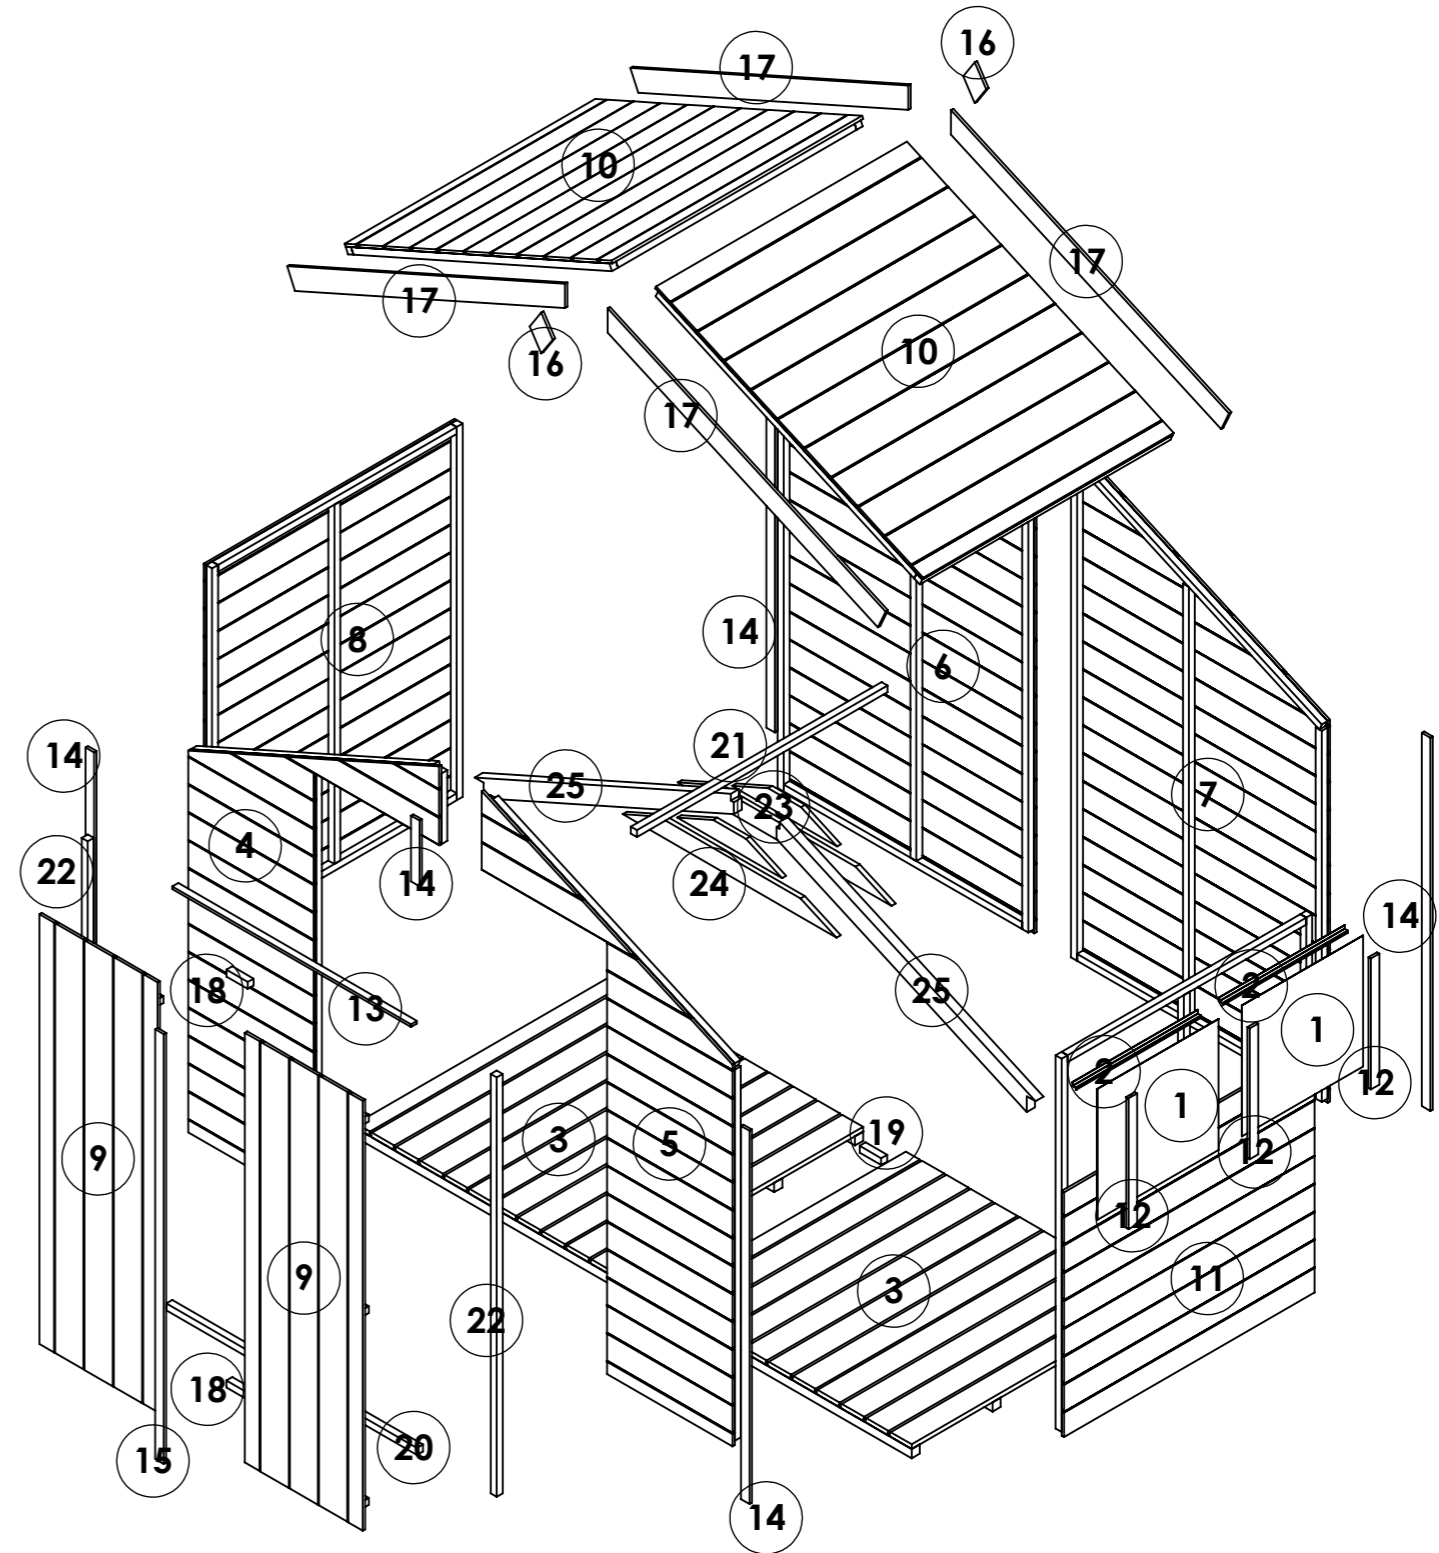

OPTIONS:

Floor: **11mm T&G**

Roof: **11mm T&G**

Truss: **11mm T&G**

4x8 Master Tongue and Groove Windowed Apex

ITEM NO.	Part Name - Code - Name	QTY.
1	14447-Glazing 1.2mm Styrene Fixed Window W0.566xH0.530m	2
2	14449-Window Sill Black L0.586m	2
3	25412-Floor ASM 19mm TG W1.172xH1.199m	2
4	25429-Section 11mm TG 8ft Gable Door Left U1511 W1.172xH1.912m	1
5	25430-Section 11mm TG 8ft Gable Door Right U1511 W1.172xH1.912m	1
6	25431-Section 11mm TG 8ft Gable Plain Left U1511 W1.172xH1.912m	1
7	25432-Section 11mm TG 8ft Gable Plain Right U1511 W1.172xH1.912m	1
8	25434-Section 11mm TG 4ft Panel Plain U1511 W1.172xH1.523m	1
9	25437-Door Double 11mm TG W0.552xH1.740m	2
10	25442-Roof Apex 11mm TG W1.172xH1.366m	2
11	25555-Section 11mm TG 4ft Panel Fixed Window U1511 W1.172xH1.523m	1
12	CL-0530-40RS- Window Cloak	3
13	CL-1116-28RS- Door Head	1
14	CL-1511-40RS- Panel Cloak	7
15	CL-1754-40RS- Door Cloak 1740	1
16	FB-0138-90RS- Finial<As Machined>	2
17	FB-1422-90RS- Fascia Board	4
18	FR-0100-SQ- Door Block	2
19	FR-0100-SQ- Floor Block	2
20	FR-1172-SQ- Door Threshold	1
21	FR-1172-SQ- Purlin	1
22	FR-1698-SQ- Door Upright	2
23	TR-0491-BV2	2
24	TR-1000-BV2	2
25	TR-1312-BM75	2