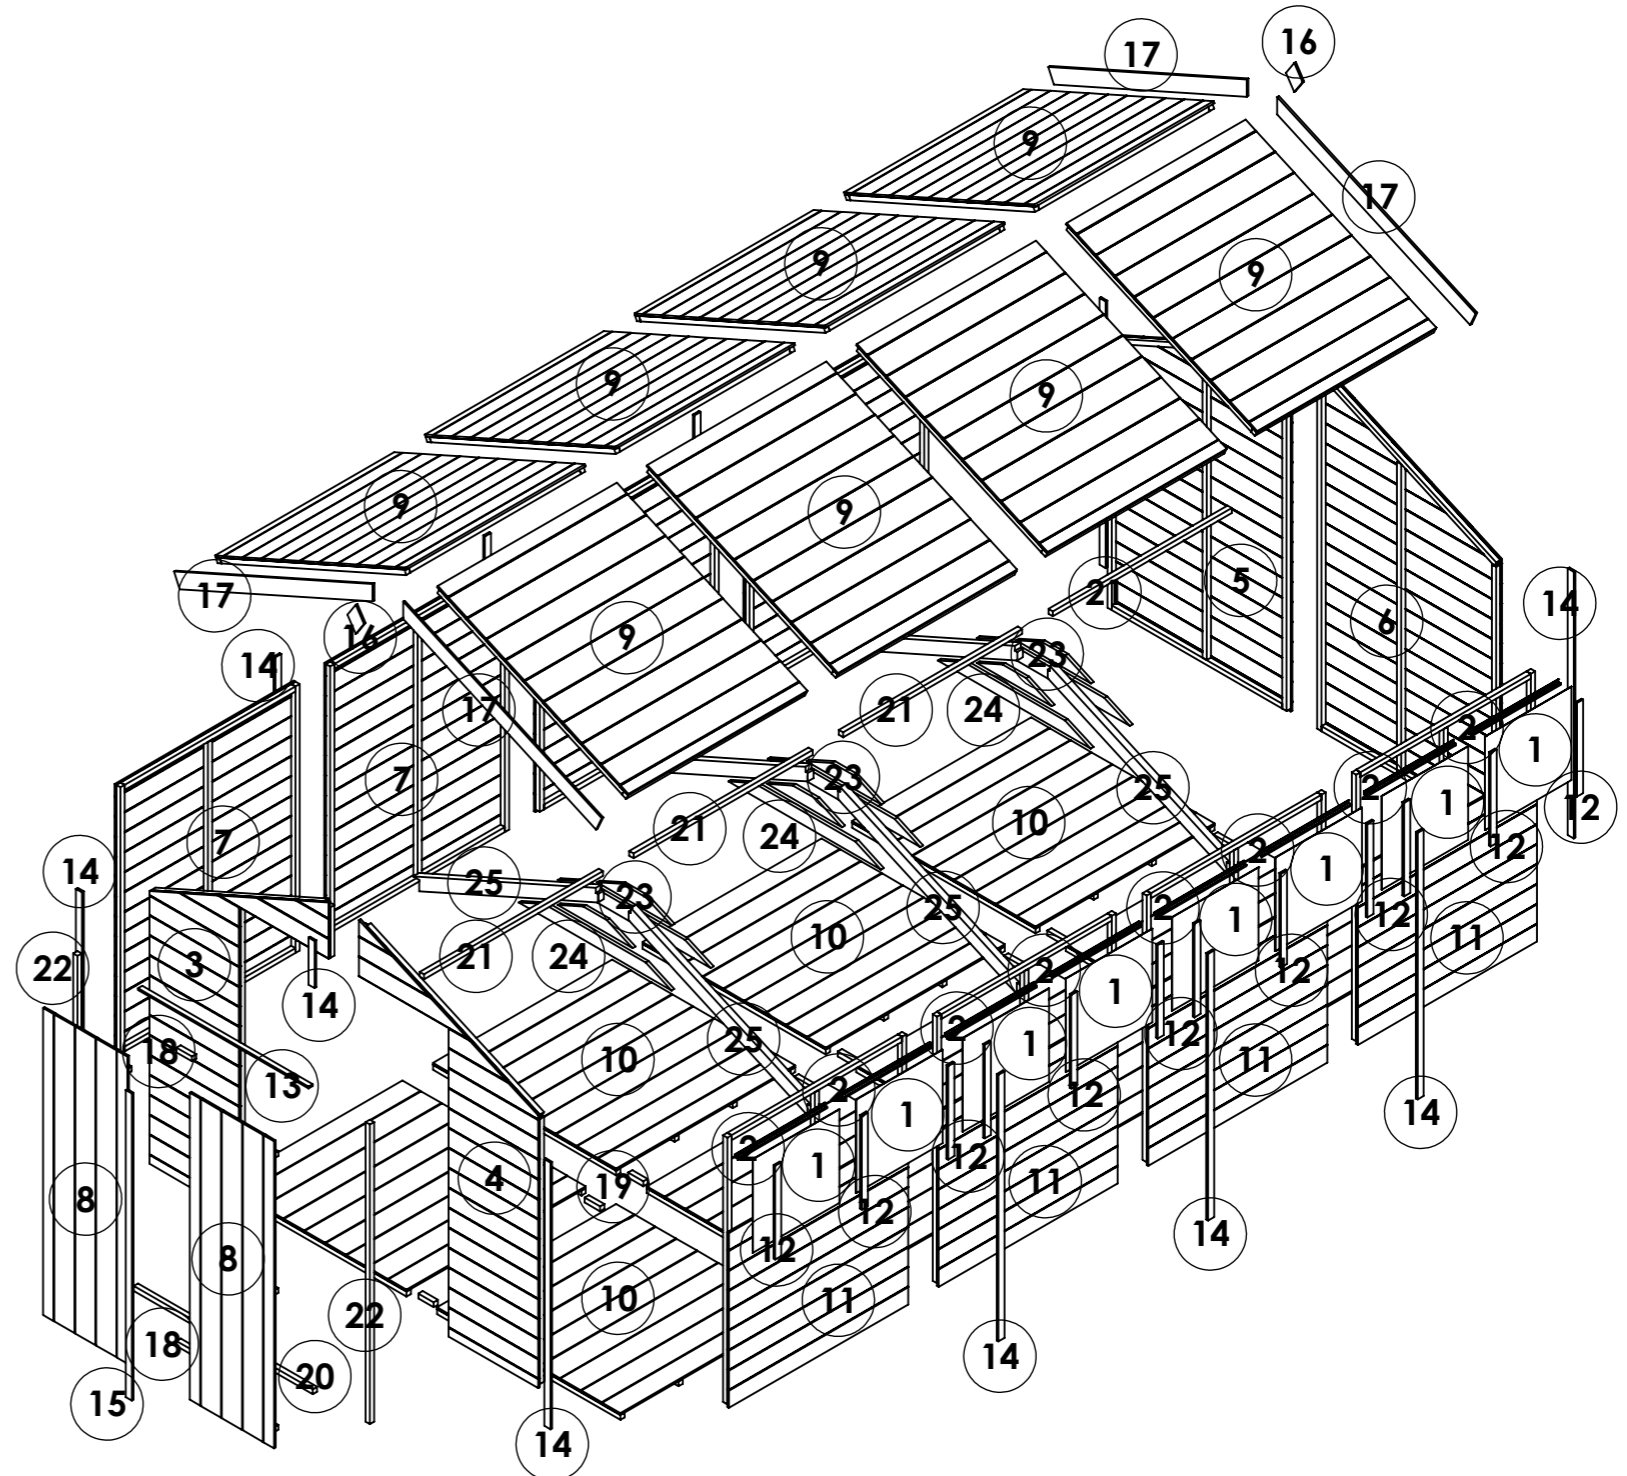

16x8 Master Tongue and Groove Windowed Apex

ITEM NO.	Part Name - ID/Code - Name	QTY.
1	14447-Glazing 1.2mm Styrene Fixed Window W0.566xH0.530m	8
2	14449-Window Sill Black L0.586m	8
3	25429-Section 11mm TG 8ft Gable Door Left U1511 W1.172xH1.912m	1
4	25430-Section 11mm TG 8ft Gable Door Right U1511 W1.172xH1.912m	1
5	25431-Section 11mm TG 8ft Gable Plain Left U1511 W1.172xH1.912m	1
6	25432-Section 11mm TG 8ft Gable Plain Right U1511 W1.172xH1.912m	1
7	25434-Section 11mm TG 4ft Panel Plain U1511 W1.172xH1.523m	4
8	25437-Door Double 11mm TG W0.552xH1.740m	2
9	25442-Roof Apex 11mm TG W1.172xH1.366m	8
10	25453-Floor ASM 11mm TG W1.172xH1.199m	8
11	25555-Section 11mm TG 4ft Panel Fixed Window U1511 W1.172xH1.523m	4
12	CL-0530-40RS- Window Cloak	12
13	CL-1116-28RS- Door Head	1
14	CL-1511-40RS- Panel Cloak	13
15	CL-1754-40RS- Door Cloak 1740	1
16	FB-0138-90RS- Finial	2
17	FB-1422-90RS- Fascia Board	4
18	FR-0100-SQ- Door Block	2
19	FR-0100-SQ- Floor Block	8
20	FR-1172-SQ- Door Threshold	1
21	FR-1172-SQ- Purlin	4
22	FR-1698-SQ- Door Upright	2
23	TR-0491-BV2	6
24	TR-1000-BV2	6
25	TR-1312-BM75	6

OPTIONS:

Floor: **11mm T&G**

Roof: **11mm T&G**

Truss: **11mm T&G**