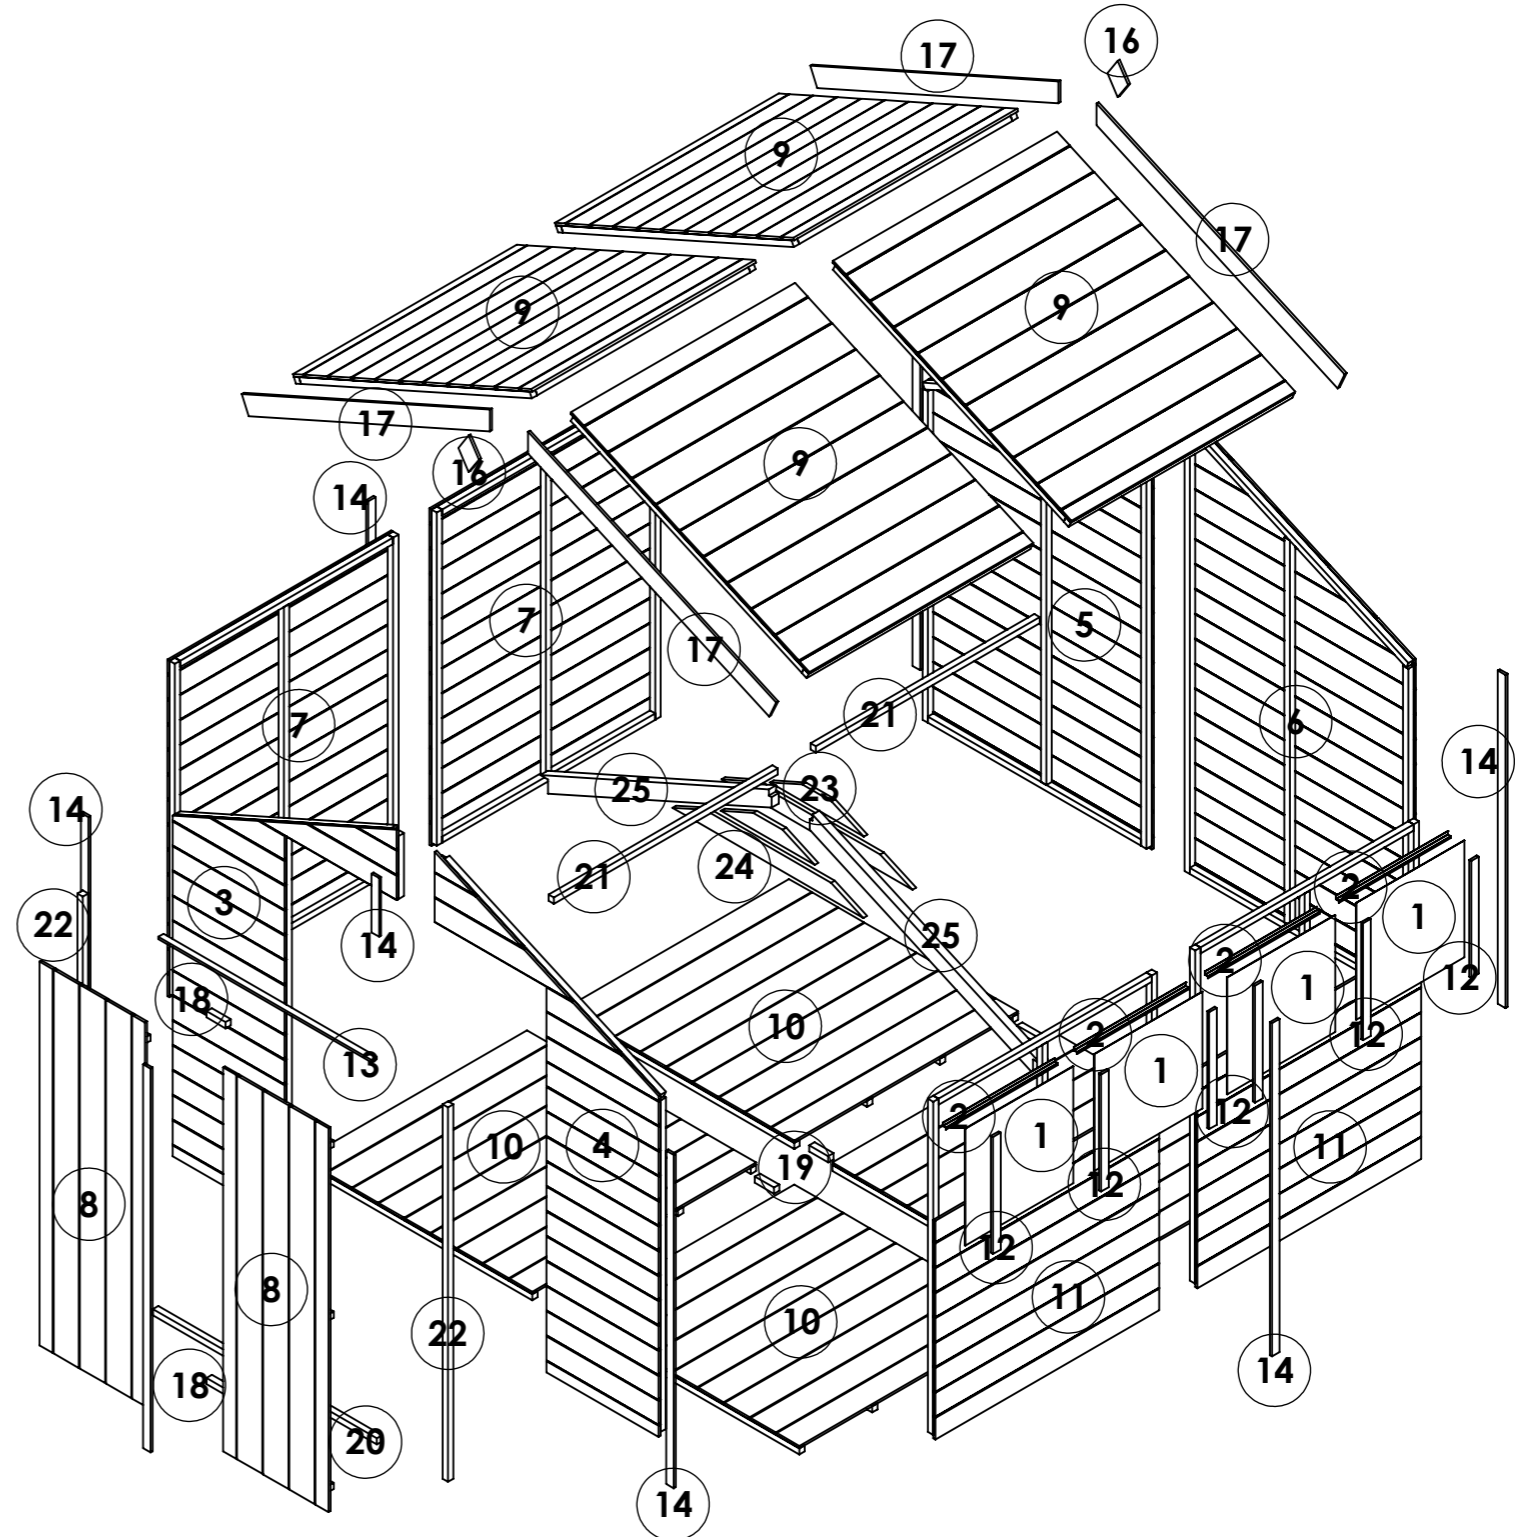

8x8 Master Tongue and Groove Windowed Apex

ITEM NO.	Part Name - ID/Code - Name	QTY.
1	14447-Glazing 1.2mm Styrene Fixed Window W0.566xH0.530m	4
2	14449-Window Sill Black L0.586m	4
3	25429-Section 11mm TG 8ft Gable Door Left U1511 W1.172xH1.912m	1
4	25430-Section 11mm TG 8ft Gable Door Right U1511 W1.172xH1.912m	1
5	25431-Section 11mm TG 8ft Gable Plain Left U1511 W1.172xH1.912m	1
6	25432-Section 11mm TG 8ft Gable Plain Right U1511 W1.172xH1.912m	1
7	25434-Section 11mm TG 4ft Panel Plain U1511 W1.172xH1.523m	2
8	25437-Door Double 11mm TG W0.552xH1.740m	2
9	25442-Roof Apex 11mm TG W1.172xH1.366m	4
10	25453-Floor ASM 11mm TG W1.172xH1.199m	4
11	25555-Section 11mm TG 4ft Panel Fixed Window U1511 W1.172xH1.523m	2
12	CL-0530-40RS- Window Cloak	6
13	CL-1116-28RS- Door Head	1
14	CL-1511-40RS- Panel Cloak	9
15	CL-1754-40RS- Door Cloak 1740	1
16	FB-0138-90RS- Finial	2
17	FB-1422-90RS- Fascia Board	4
18	FR-0100-SQ- Door Block	2
19	FR-0100-SQ- Floor Block	4
20	FR-1172-SQ- Door Threshold	1
21	FR-1172-SQ- Purlin	2
22	FR-1698-SQ- Door Upright	2
23	TR-0491-BV2	2
24	TR-1000-BV2	2
25	TR-1312-BM75	2

OPTIONS:

Floor: **11mm T&G**
Roof: **11mm T&G**
Truss: **11mm T&G**