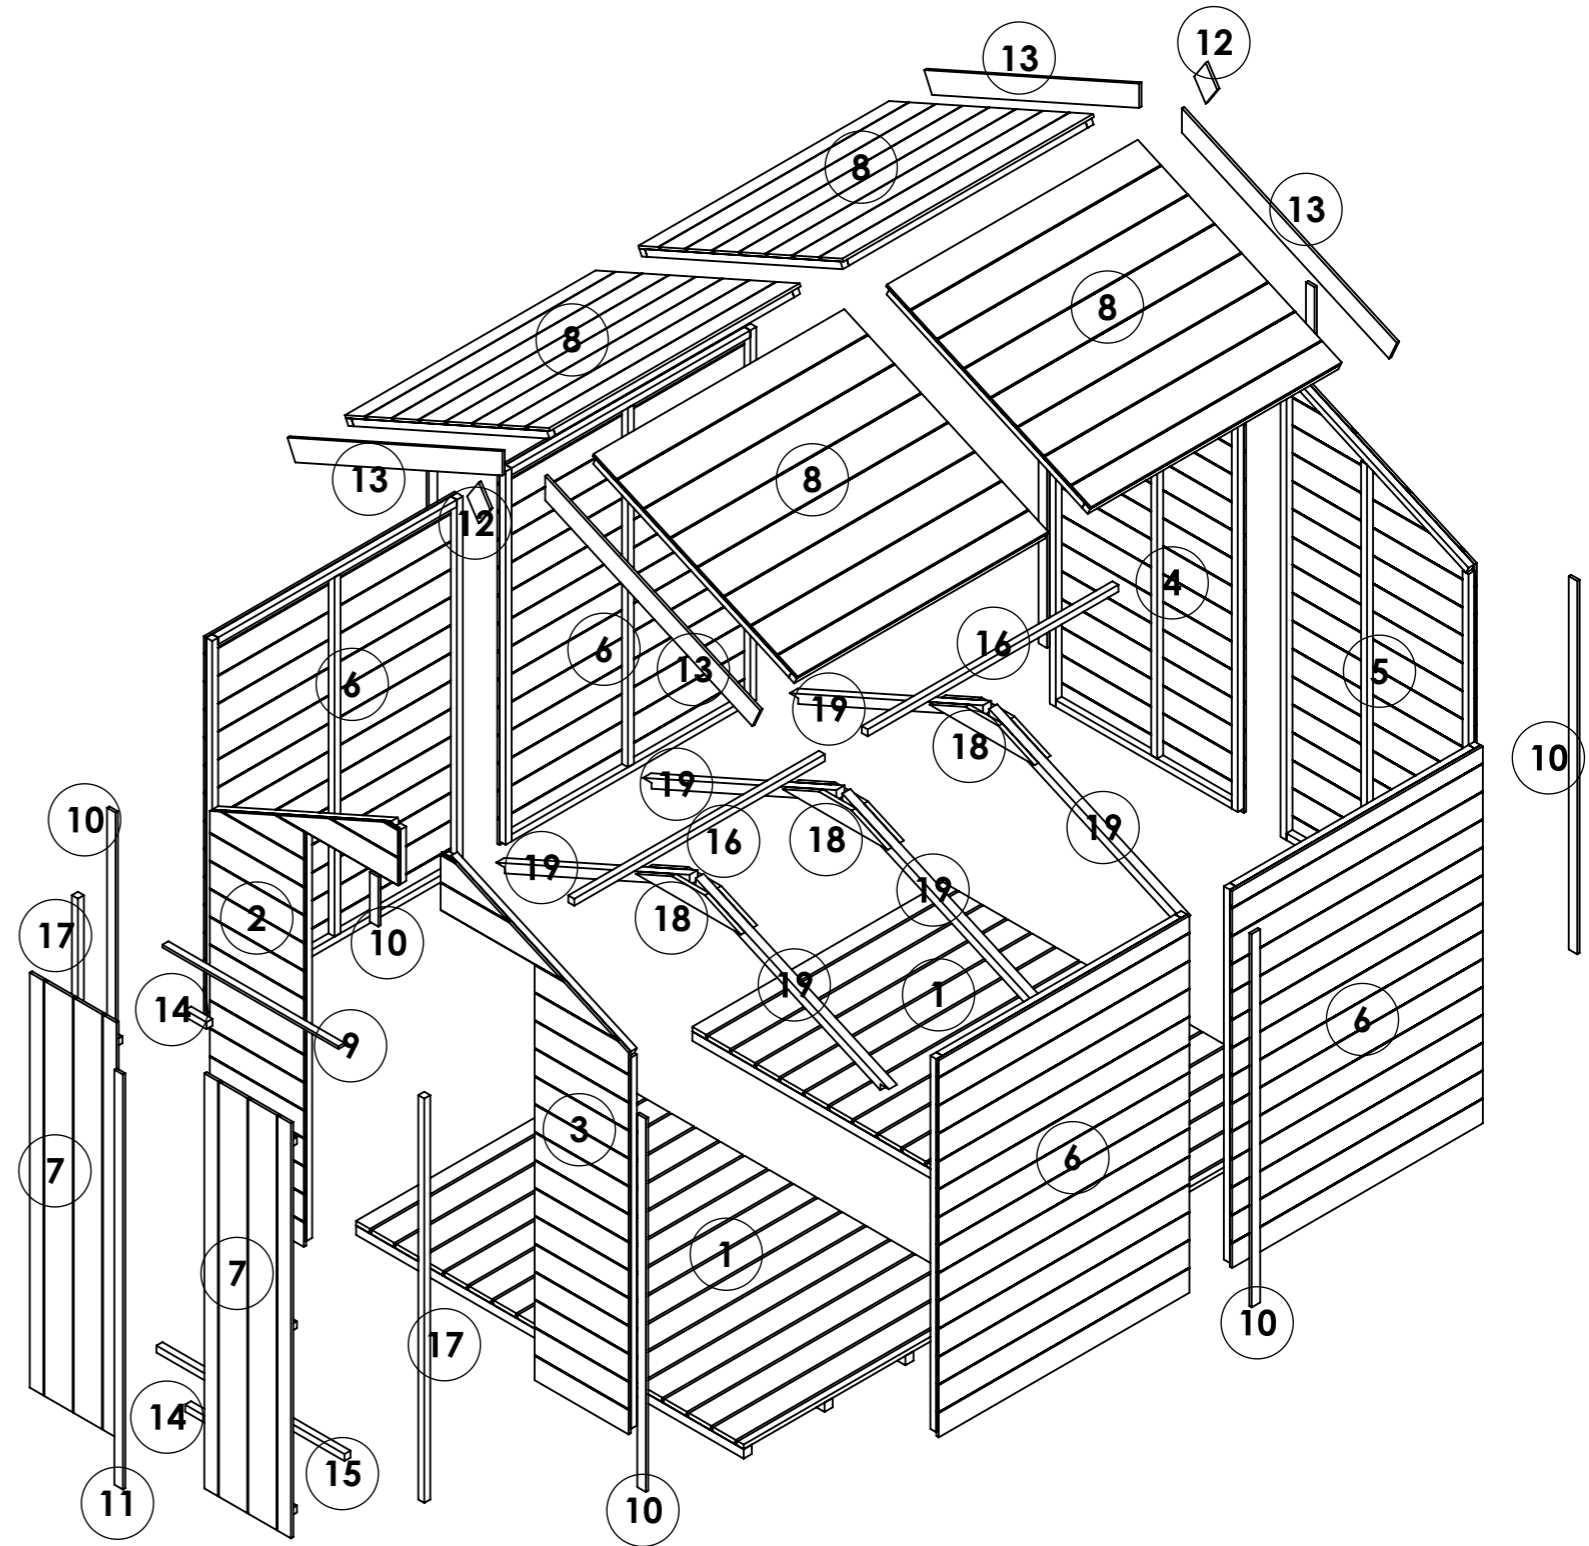

8x6 Master Tongue and Groove Windowless Apex

ITEM NO.	Part Name - ID / Code - Name	QTY.
1	25410-Floor ASM 19mm TG W1.172xH1.812m	2
2	25425-Section 11mm TG 6ft Gable Door Left U1511 W0.879xH1.912m	1
3	25426-Section 11mm TG 6ft Gable Door Right U1511 W0.879xH1.912m	1
4	25427-Section 11mm TG 6ft Gable Plain Left U1511 W0.879xH1.912m	1
5	25428-Section 11mm TG 6ft Gable Plain Right U1511 W0.879xH1.912m	1
6	25434-Section 11mm TG 4ft Panel Plain U1511 W1.172xH1.523m	4
7	25436-Door Double 11mm TG W0.405xH1.680m	2
8	25440-Roof Apex 11mm TG W1.172xH1.044m	4
9	CL-0823-28RS- Door Head	1
10	CL-1511-40RS- Panel Cloak	9
11	CL-1680-40RS- Door Cloak	1
12	FB-0138-90RS- Finial	2
13	FB-1100-90RS- Fascia Board	4
14	FR-0100-SQ- Door Block	2
15	FR-0879-SQ- Door Threshold	1
16	FR-1172-SQ- Purlin	2
17	FR-1637-SQ- Door Upright	2
18	TR-0491-BV2	6
19	TR-0990-BM38	6

OPTIONS:

Floor: **19mm T&G**

Roof: **11mm T&G**

Truss: **11mm T&G Heavy Duty**