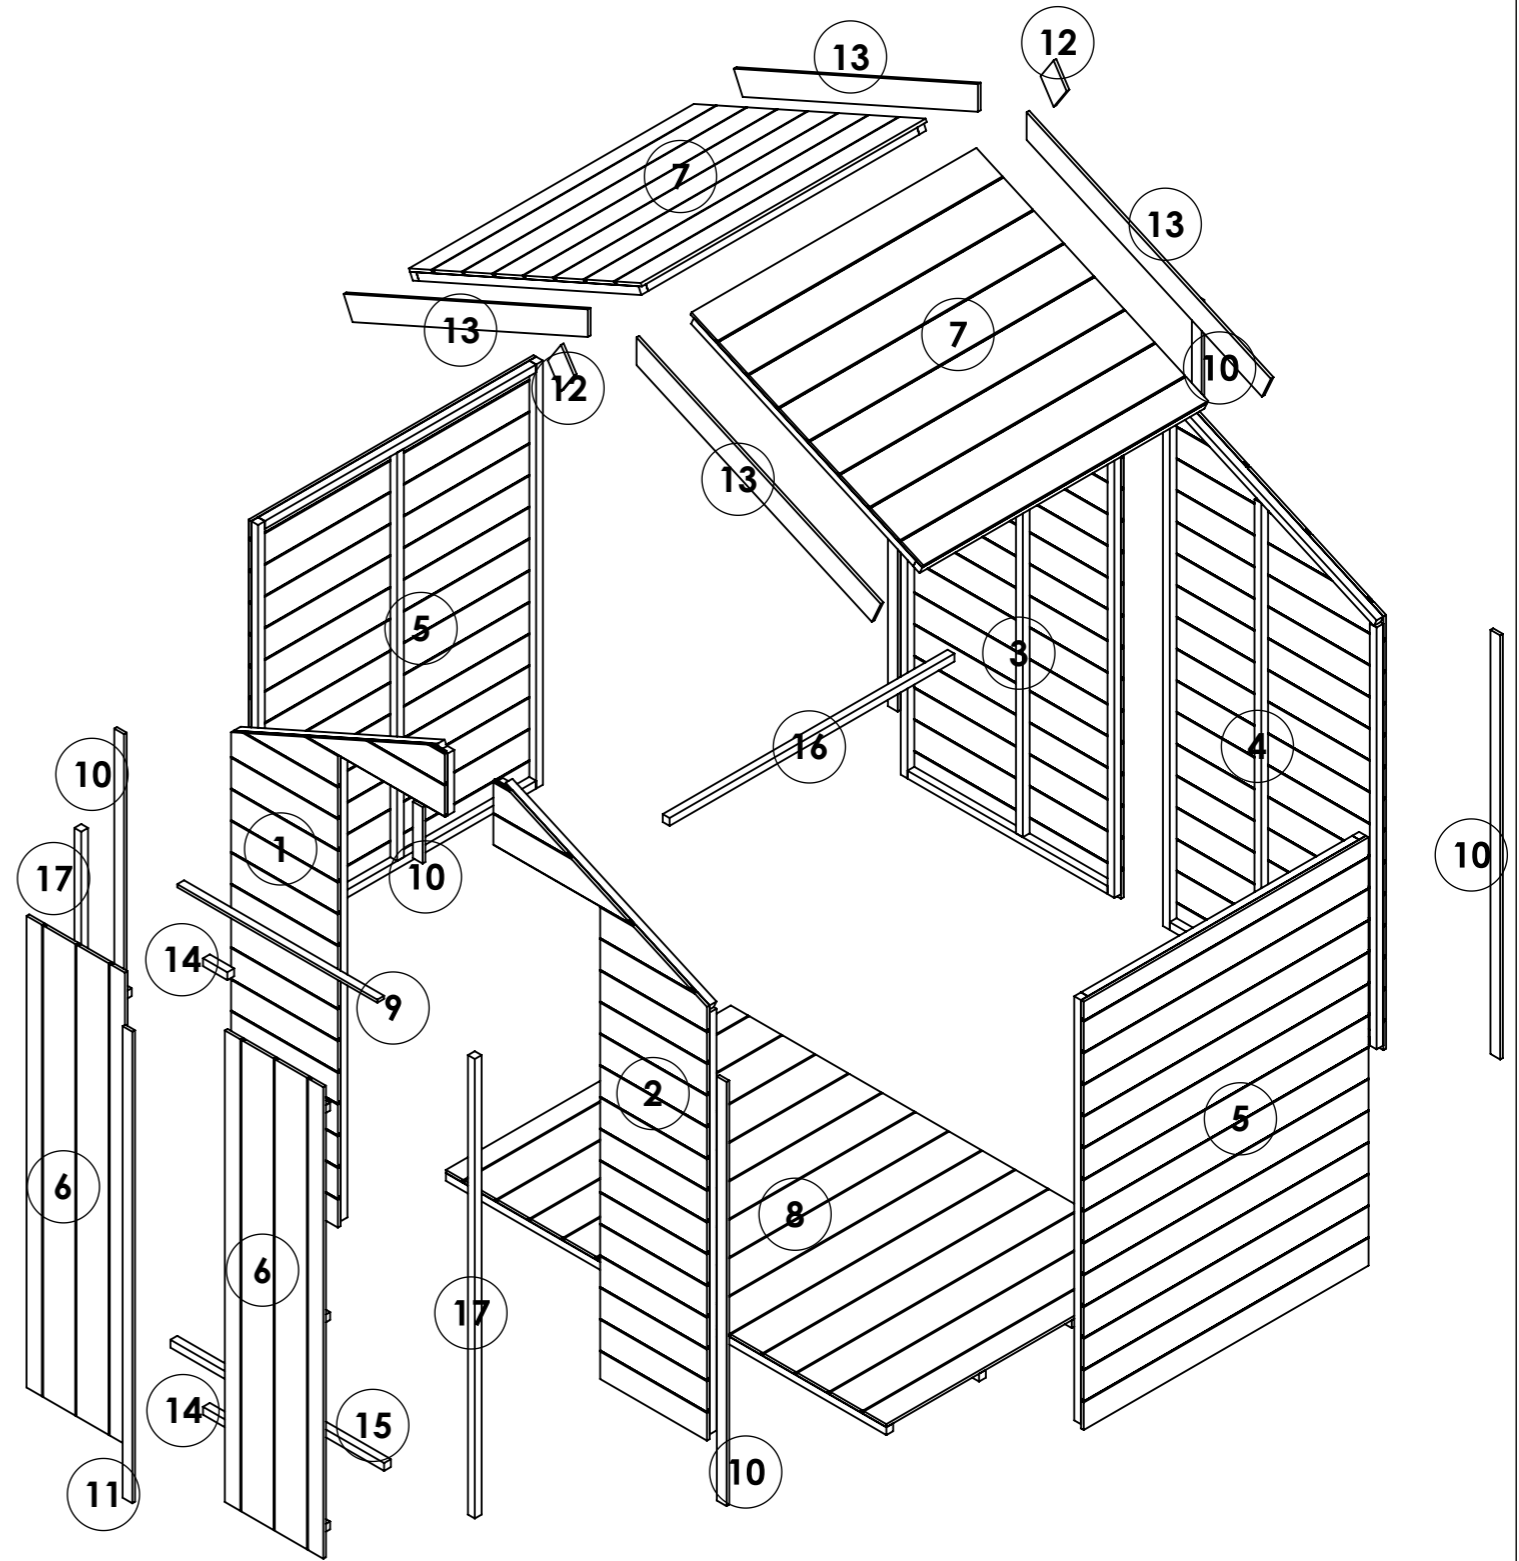

4x6 Master Tongue and Groove Windowless Apex

ITEM NO.	Part Name - ID / Code - Name	QTY.
1	14428-Roof Apex 8mm SS W1.172xH1.064m	2
2	14589-Floor ASM Solid Sheet W1.172xH1.812m	1
3	25406-Roof Support 6ft Treated L0.99m	2
4	25425-Section 11mm TG 6ft Gable Door Left U1511 W0.879xH1.912m	1
5	25426-Section 11mm TG 6ft Gable Door Right U1511 W0.879xH1.912m	1
6	25427-Section 11mm TG 6ft Gable Plain Left U1511 W0.879xH1.912m	1
7	25428-Section 11mm TG 6ft Gable Plain Right U1511 W0.879xH1.912m	1
8	25434-Section 11mm TG 4ft Panel Plain U1511 W1.172xH1.523m	2
9	25436-Door Double 11mm TG W0.405xH1.680m	2
10	CL-0823-28RS- Door Head	1
11	CL-1511-40RS- Panel Cloak	7
12	CL-1680-40RS- Door Cloak	1
13	FB-0138-90RS- Finial	2
14	FB-1100-90RS- Fascia Board	4
15	FR-0100-SQ- Door Block	2
16	FR-0879-SQ- Door Threshold	1
17	FR-1172-SQ- Purlin	3
18	FR-1637-SQ- Door Upright	2

OPTIONS:

Floor: **Solid Sheet**
 Roof: **Solid Sheet**
 Truss: **Solid Sheet**

4x6 Master Tongue and Groove Windowless Apex

ITEM NO.	Part Name - ID / Code - Name	QTY.
1	25425-Section 11mm TG 6ft Gable Door Left U1511 W0.879xH1.912m	1
2	25426-Section 11mm TG 6ft Gable Door Right U1511 W0.879xH1.912m	1
3	25427-Section 11mm TG 6ft Gable Plain Left U1511 W0.879xH1.912m	1
4	25428-Section 11mm TG 6ft Gable Plain Right U1511 W0.879xH1.912m	1
5	25434-Section 11mm TG 4ft Panel Plain U1511 W1.172xH1.523m	2
6	25436-Door Double 11mm TG W0.405xH1.680m	2
7	25440-Roof Apex 11mm TG W1.172xH1.044m	2
8	25451-Floor ASM 11mm TG W1.172xH1.812m	1
9	CL-0823-28RS- Door Head	1
10	CL-1511-40RS- Panel Cloak	7
11	CL-1680-40RS- Door Cloak	1
12	FB-0138-90RS- Finial	2
13	FB-1100-90RS- Fascia Board	4
14	FR-0100-SQ- Door Block	2
15	FR-0879-SQ- Door Threshold	1
16	FR-1172-SQ- Purlin	1
17	FR-1637-SQ- Door Upright	2