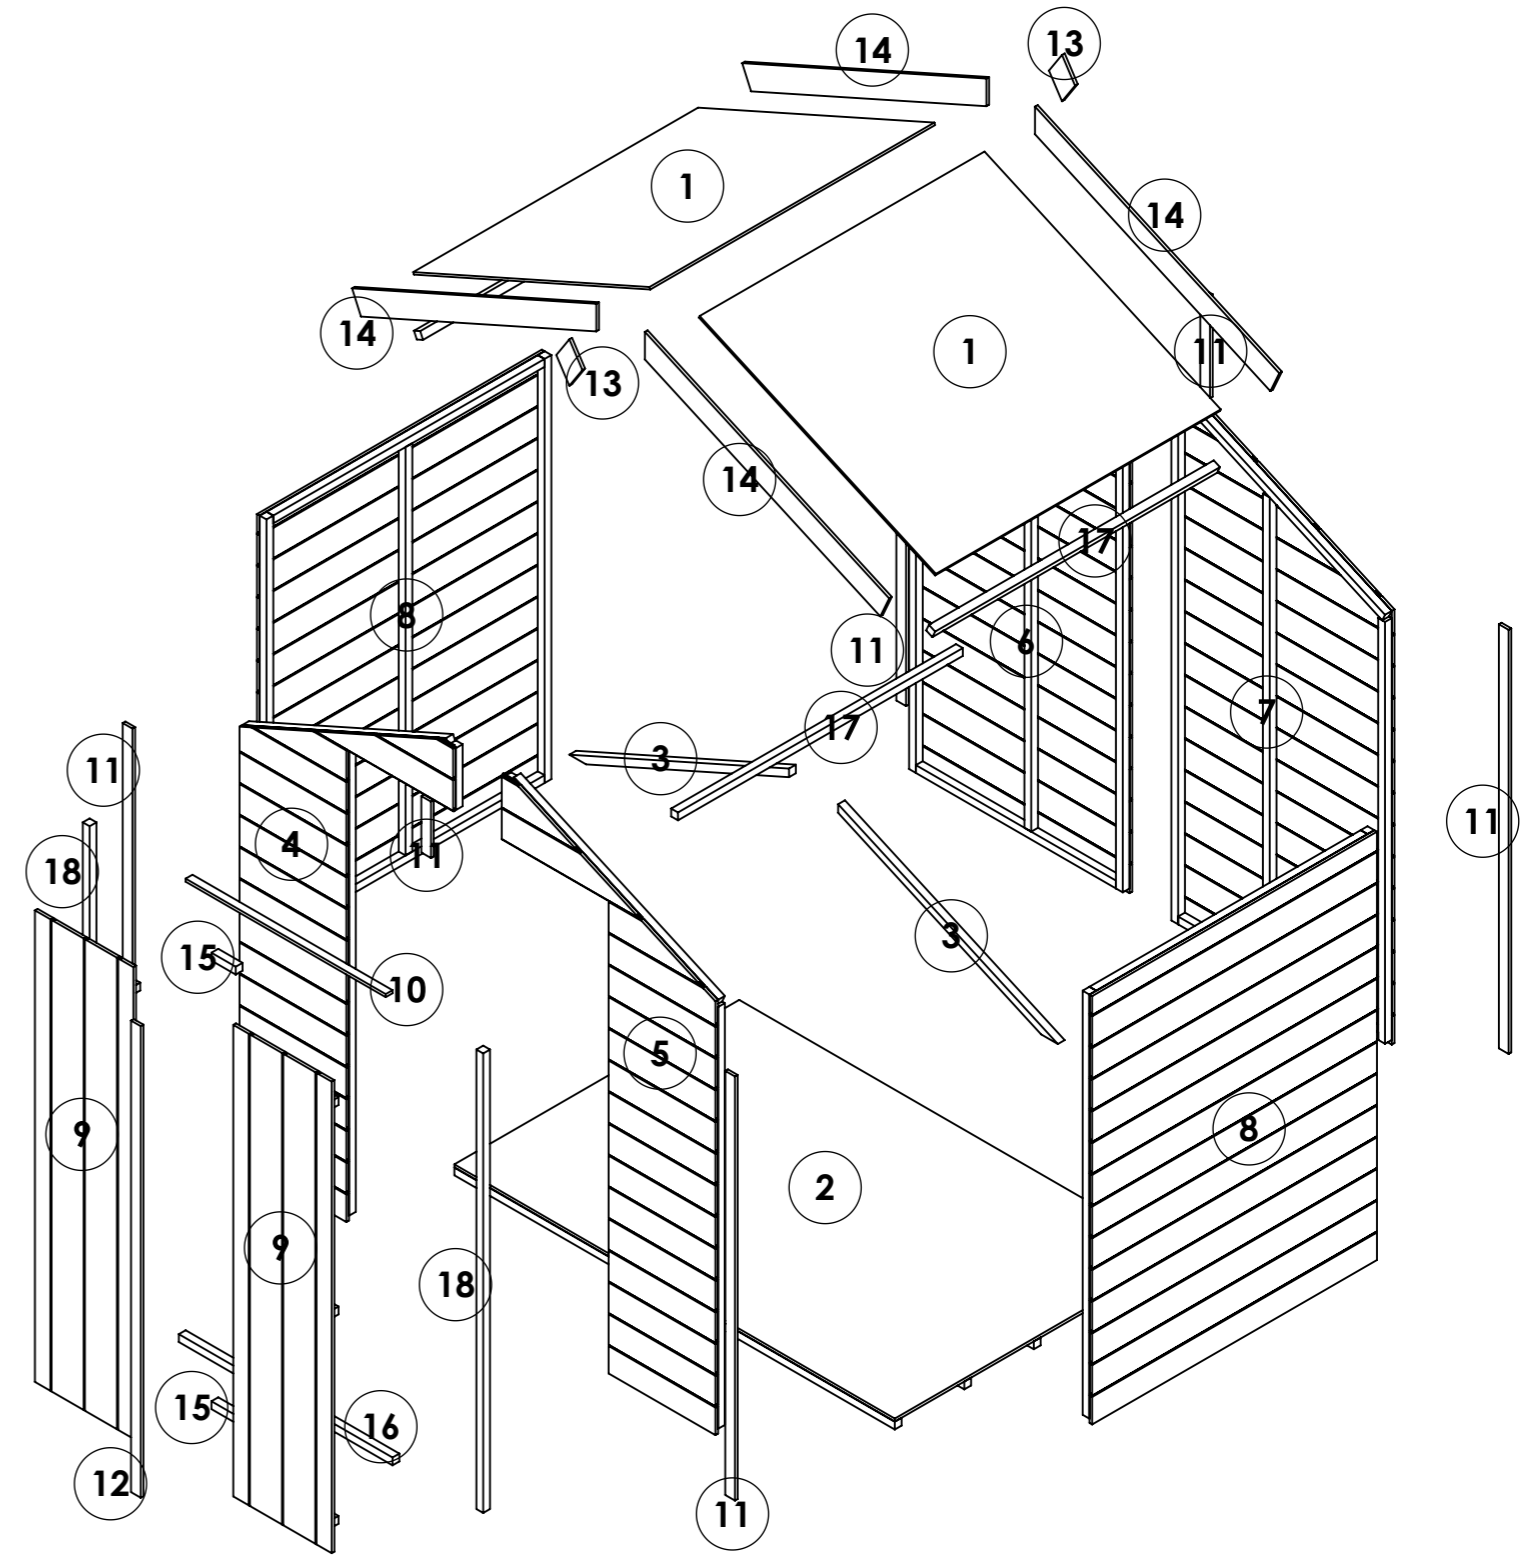

4x6 Master Tongue and Groove Windowless Apex

ITEM NO.	Part Name - ID / Code - Name	QTY.
1	14428-Roof Apex 8mm SS W1.172xH1.064m	2
2	14589-Floor ASM Solid Sheet W1.172xH1.812m	1
3	25406-Roof Support 6ft Treated L0.99m	2
4	25425-Section 11mm TG 6ft Gable Door Left U1511 W0.879xH1.912m	1
5	25426-Section 11mm TG 6ft Gable Door Right U1511 W0.879xH1.912m	1
6	25427-Section 11mm TG 6ft Gable Plain Left U1511 W0.879xH1.912m	1
7	25428-Section 11mm TG 6ft Gable Plain Right U1511 W0.879xH1.912m	1
8	25434-Section 11mm TG 4ft Panel Plain U1511 W1.172xH1.523m	2
9	25436-Door Double 11mm TG W0.405xH1.680m	2
10	CL-0823-28RS- Door Head	1
11	CL-1511-40RS- Panel Cloak	7
12	CL-1680-40RS- Door Cloak	1
13	FB-0138-90RS- Finial	2
14	FB-1100-90RS- Fascia Board	4
15	FR-0100-SQ- Door Block	2
16	FR-0879-SQ- Door Threshold	1
17	FR-1172-SQ- Purlin	3
18	FR-1637-SQ- Door Upright	2

OPTIONS:

Floor: **Solid Sheet**
Roof: **Solid Sheet**
Truss: **Solid Sheet**