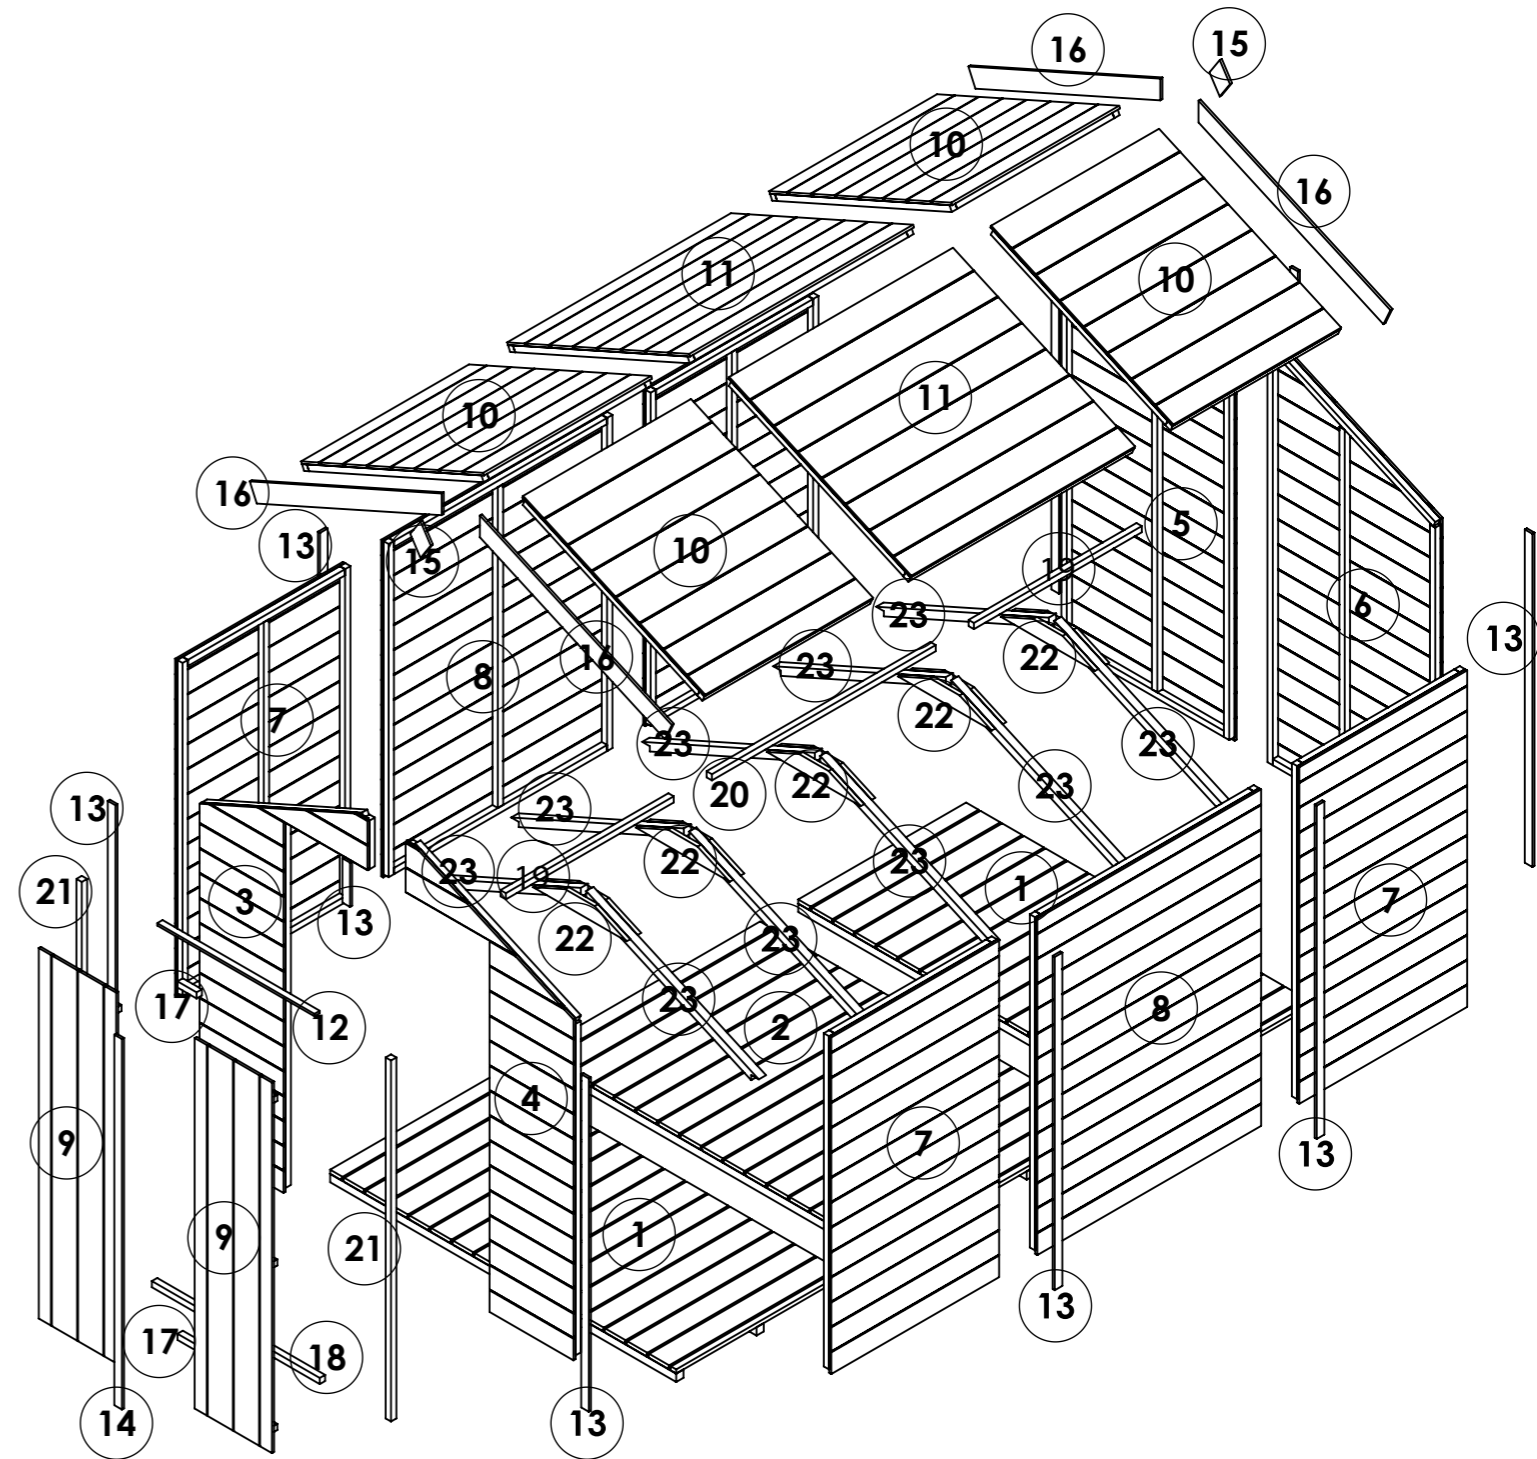

OPTIONS:

Floor: **11mm T&G**

Roof: **11mm T&G**

Truss: **11mm T&G**

10x6 Master Tongue and Groove Windowless Apex

ITEM NO.	Part Name - ID / Code - Name	QTY.
1	25409-Floor ASM 19mm TG W0.879xH1.812m	2
2	25410-Floor ASM 19mm TG W1.172xH1.812m	1
3	25425-Section 11mm TG 6ft Gable Door Left U1511 W0.879xH1.912m	1
4	25426-Section 11mm TG 6ft Gable Door Right U1511 W0.879xH1.912m	1
5	25427-Section 11mm TG 6ft Gable Plain Left U1511 W0.879xH1.912m	1
6	25428-Section 11mm TG 6ft Gable Plain Right U1511 W0.879xH1.912m	1
7	25433-Section 11mm TG 3ft Panel Plain U1511 W0.879xH1.523m	4
8	25434-Section 11mm TG 4ft Panel Plain U1511 W1.172xH1.523m	2
9	25436-Door Double 11mm TG W0.405xH1.680m	2
10	25439-Roof Apex 11mm TG W0.879xH1.044m	4
11	25440-Roof Apex 11mm TG W1.172xH1.044m	2
12	CL-0823-28RS- Door Head	1
13	CL-1511-40RS- Panel Cloak	11
14	CL-1680-40RS- Door Cloak	1
15	FB-0138-90RS- Finial	2
16	FB-1100-90RS- Fascia Board	4
17	FR-0100-SQ- Door Block	2
18	FR-0879-SQ- Door Threshold	1
19	FR-0879-SQ- Purlin	2
20	FR-1172-SQ- Purlin	1
21	FR-1637-SQ- Door Upright	2
22	TR-0491-BV2	10
23	TR-0990-BM38	10