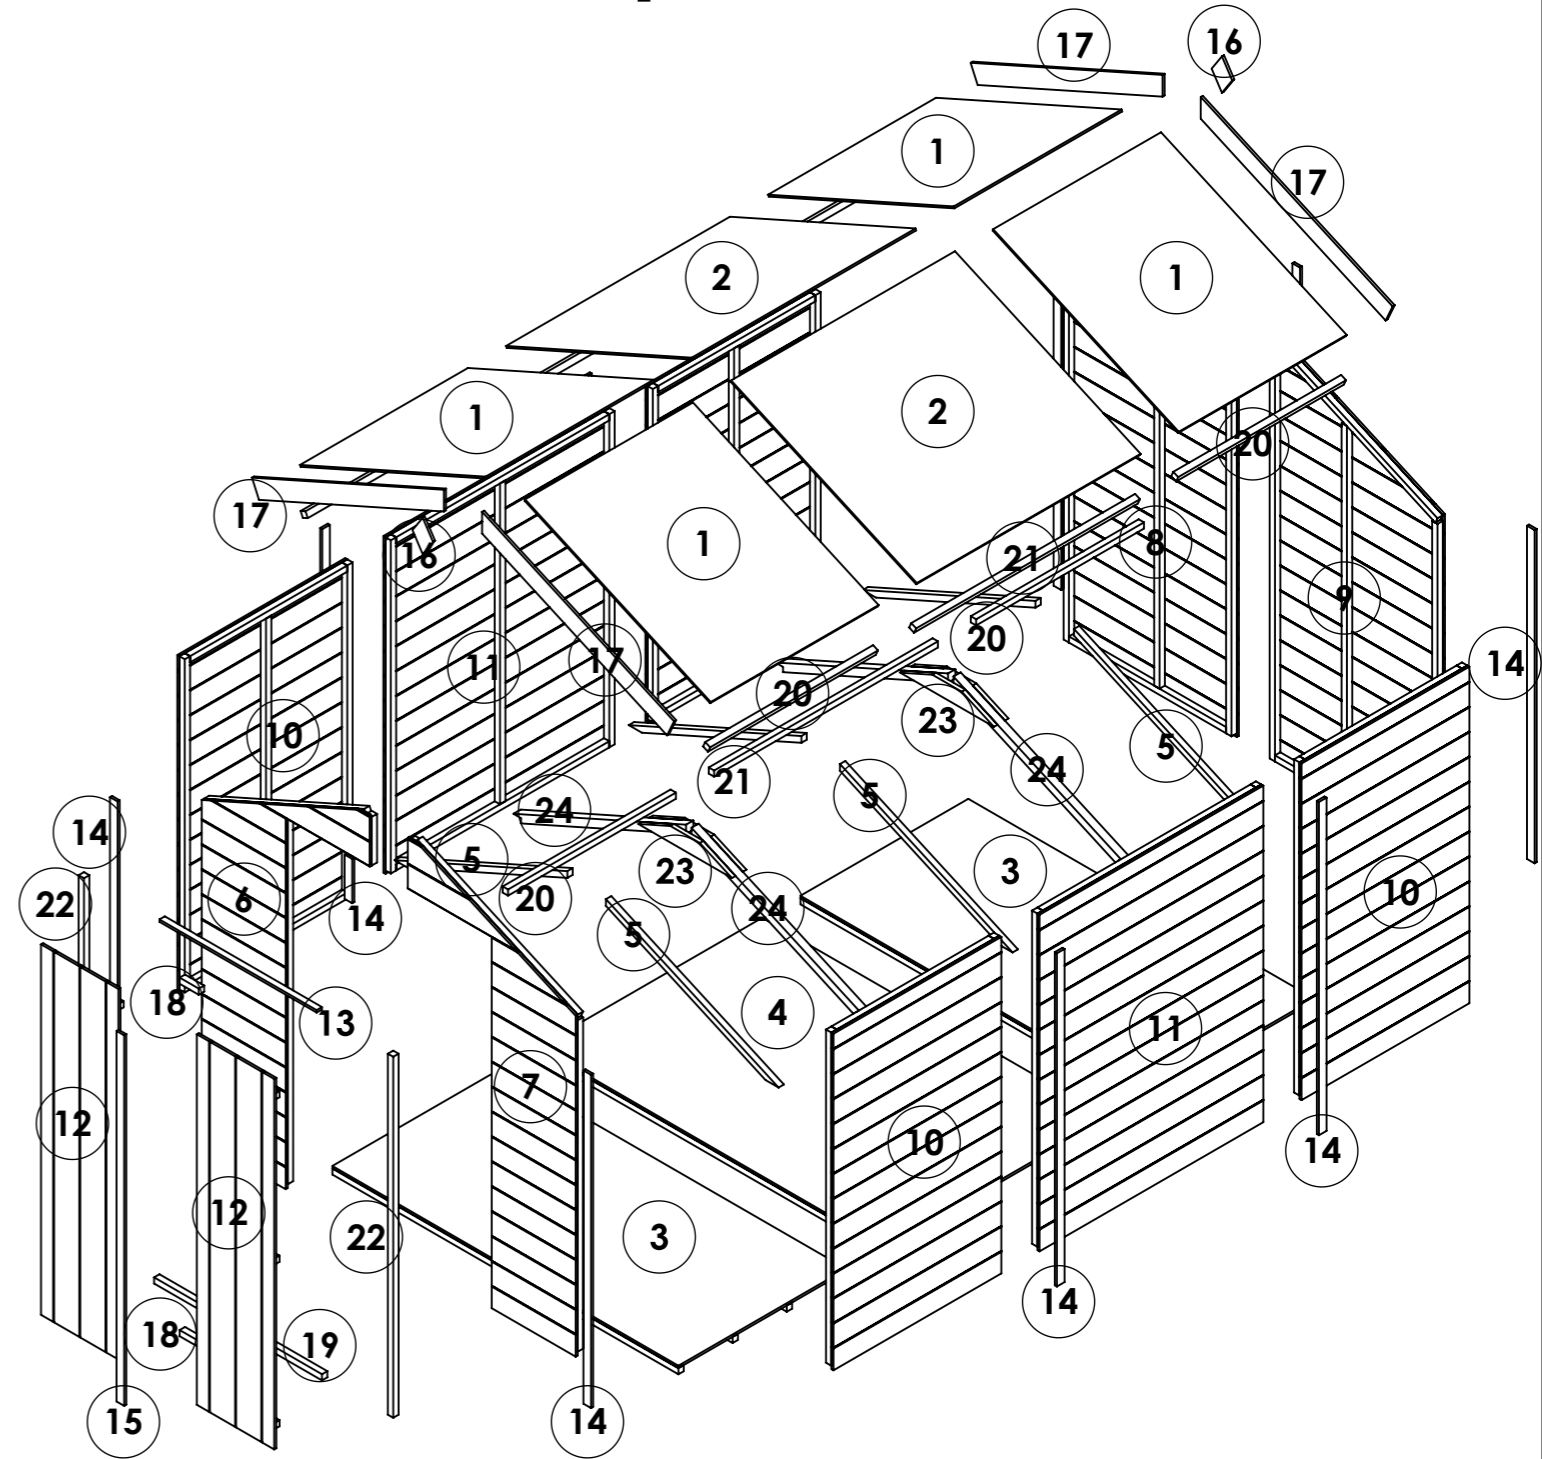

OPTIONS:

Floor: **19mm T&G**

Roof: **11mm T&G**

Truss: **11mm T&G Heavy Duty**

10x6 Master Tongue and Groove Windowless Apex

ITEM NO.	Part Name - ID / Code - Name	QTY.
1	14427-Roof Apex 8mm SS W0.879xH1.064m	4
2	14428-Roof Apex 8mm SS W1.172xH1.064m	2
3	14588-Floor ASM Solid Sheet W0.879xH1.812m	2
4	14589-Floor ASM Solid Sheet W1.172xH1.812m	1
5	25406-Roof Support 6ft Treated L0.99m	6
6	25425-Section 11mm TG 6ft Gable Door Left U1511 W0.879xH1.912m	1
7	25426-Section 11mm TG 6ft Gable Door Right U1511 W0.879xH1.912m	1
8	25427-Section 11mm TG 6ft Gable Plain Left U1511 W0.879xH1.912m	1
9	25428-Section 11mm TG 6ft Gable Plain Right U1511 W0.879xH1.912m	1
10	25433-Section 11mm TG 3ft Panel Plain U1511 W0.879xH1.523m	4
11	25434-Section 11mm TG 4ft Panel Plain U1511 W1.172xH1.523m	2
12	25436-Door Double 11mm TG W0.405xH1.680m	2
13	CL-0823-28RS- Door Head	1
14	CL-1511-40RS- Panel Cloak	11
15	CL-1680-40RS- Door Cloak	1
16	FB-0138-90RS- Finial	2
17	FB-1100-90RS- Fascia Board	4
18	FR-0100-SQ- Door Block	2
19	FR-0879-SQ- Door Threshold	1
20	FR-0879-SQ- Purlin	6
21	FR-1172-SQ- Purlin	3
22	FR-1637-SQ- Door Upright	2
23	TR-0491-BV2	4
24	TR-0990-BM38	4