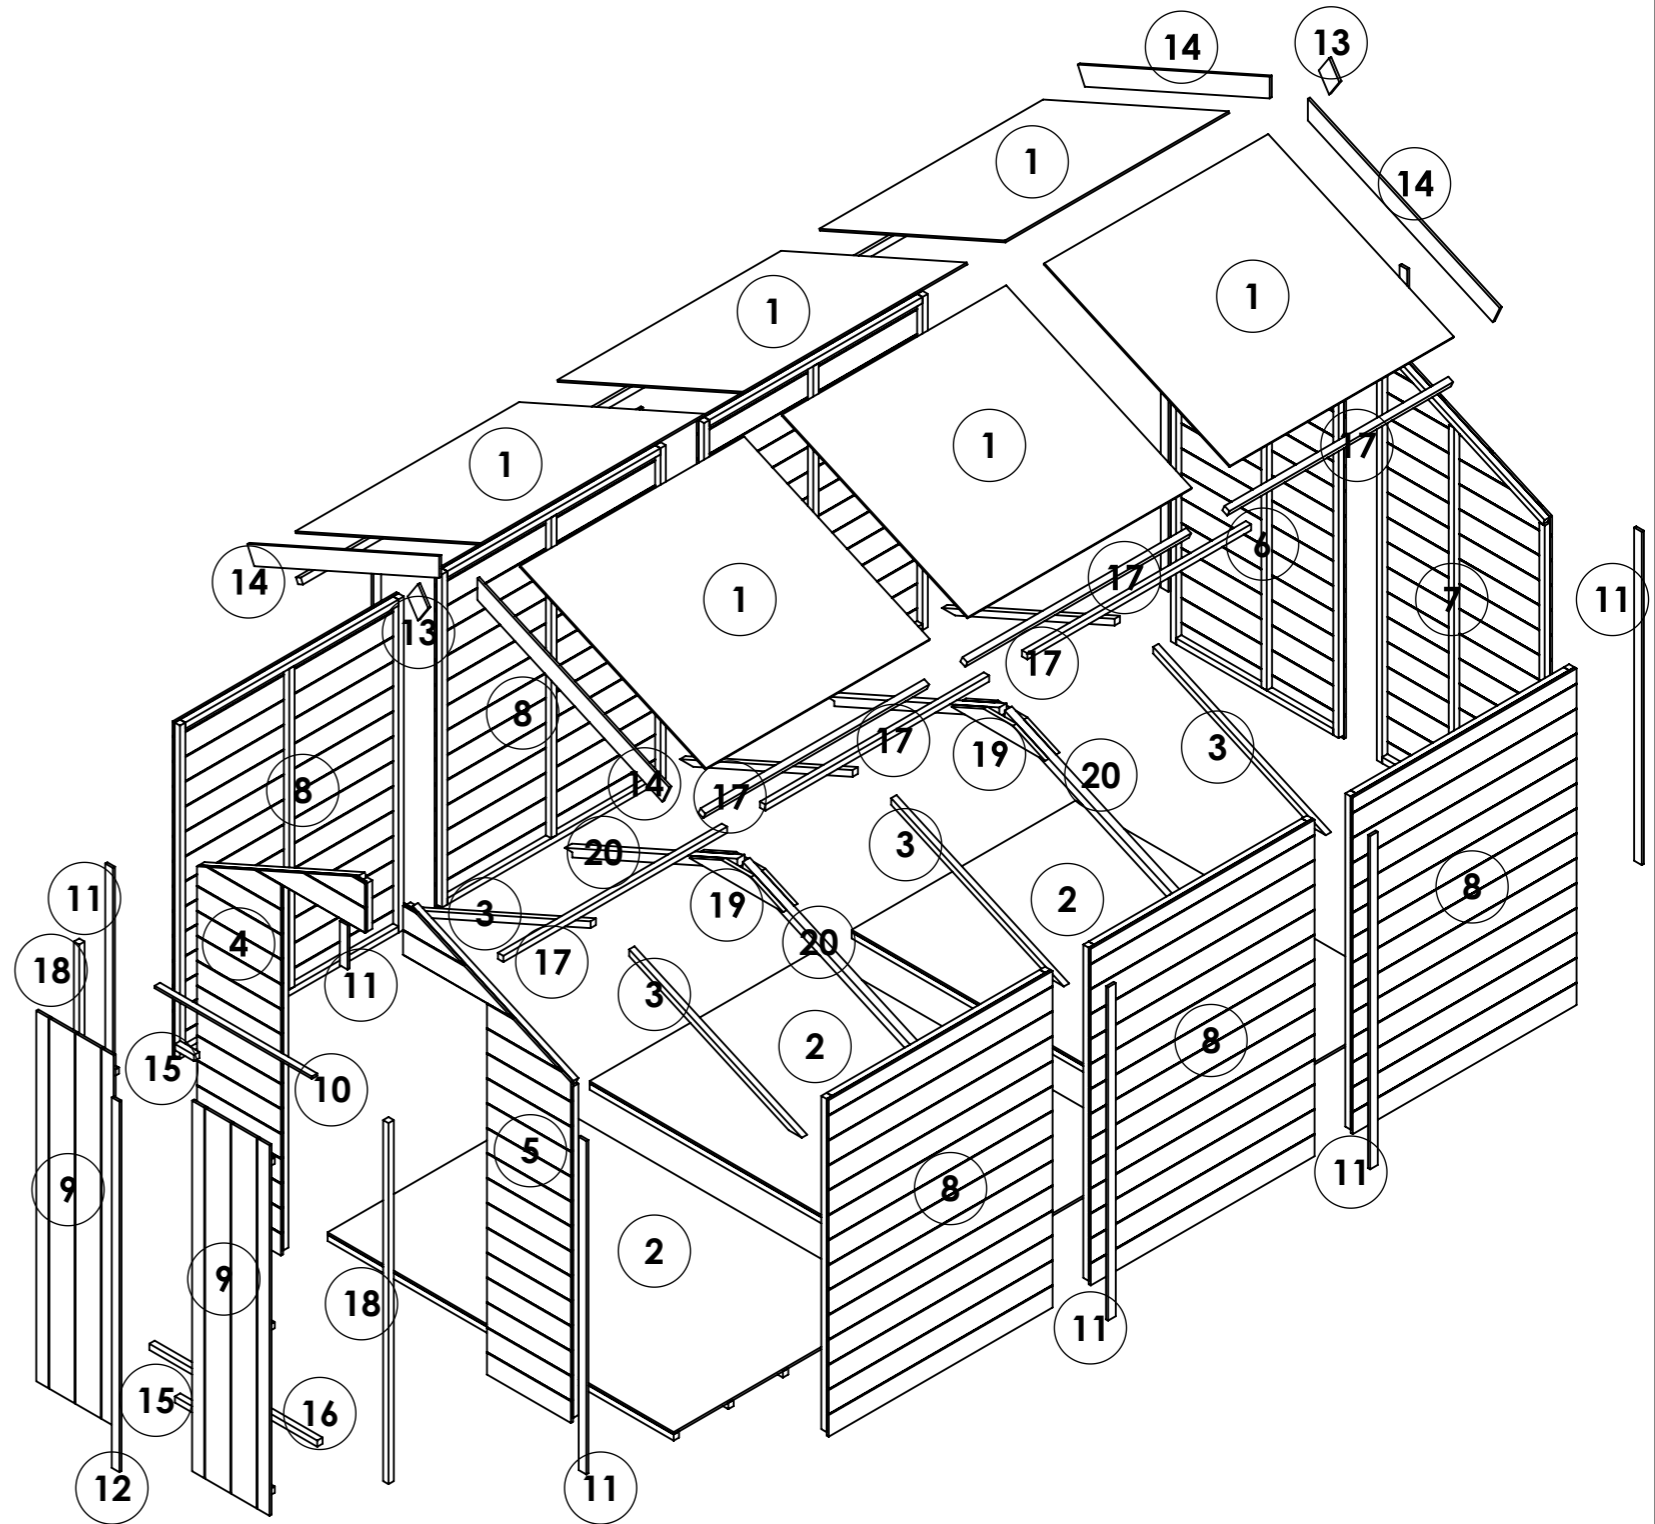

OPTIONS:

Floor: **19mm T&G**

Roof: **11mm T&G**

Truss: **11mm T&G Heavy Duty**

12x6 Master Tongue and Groove Windowless Apex

ITEM NO.	Part Name - ID / Code - Name	QTY.
1	14428-Roof Apex 8mm SS W1.172xH1.064m	6
2	14589-Floor ASM Solid Sheet W1.172xH1.812m	3
3	25406-Roof Support 6ft Treated L0.99m	6
4	25425-Section 11mm TG 6ft Gable Door Left U1511 W0.879xH1.912m	1
5	25426-Section 11mm TG 6ft Gable Door Right U1511 W0.879xH1.912m	1
6	25427-Section 11mm TG 6ft Gable Plain Left U1511 W0.879xH1.912m	1
7	25428-Section 11mm TG 6ft Gable Plain Right U1511 W0.879xH1.912m	1
8	25434-Section 11mm TG 4ft Panel Plain U1511 W1.172xH1.523m	6
9	25436-Door Double 11mm TG W0.405xH1.680m	2
10	CL-0823-28RS- Door Head	1
11	CL-1511-40RS- Panel Cloak	11
12	CL-1680-40RS- Door Cloak	1
13	FB-0138-90RS- Finial	2
14	FB-1100-90RS- Fascia Board	4
15	FR-0100-SQ- Door Block	2
16	FR-0879-SQ- Door Threshold	1
17	FR-1172-SQ- Purlin	9
18	FR-1637-SQ- Door Upright	2
19	TR-0491-BV2	4
20	TR-0990-BM38	4