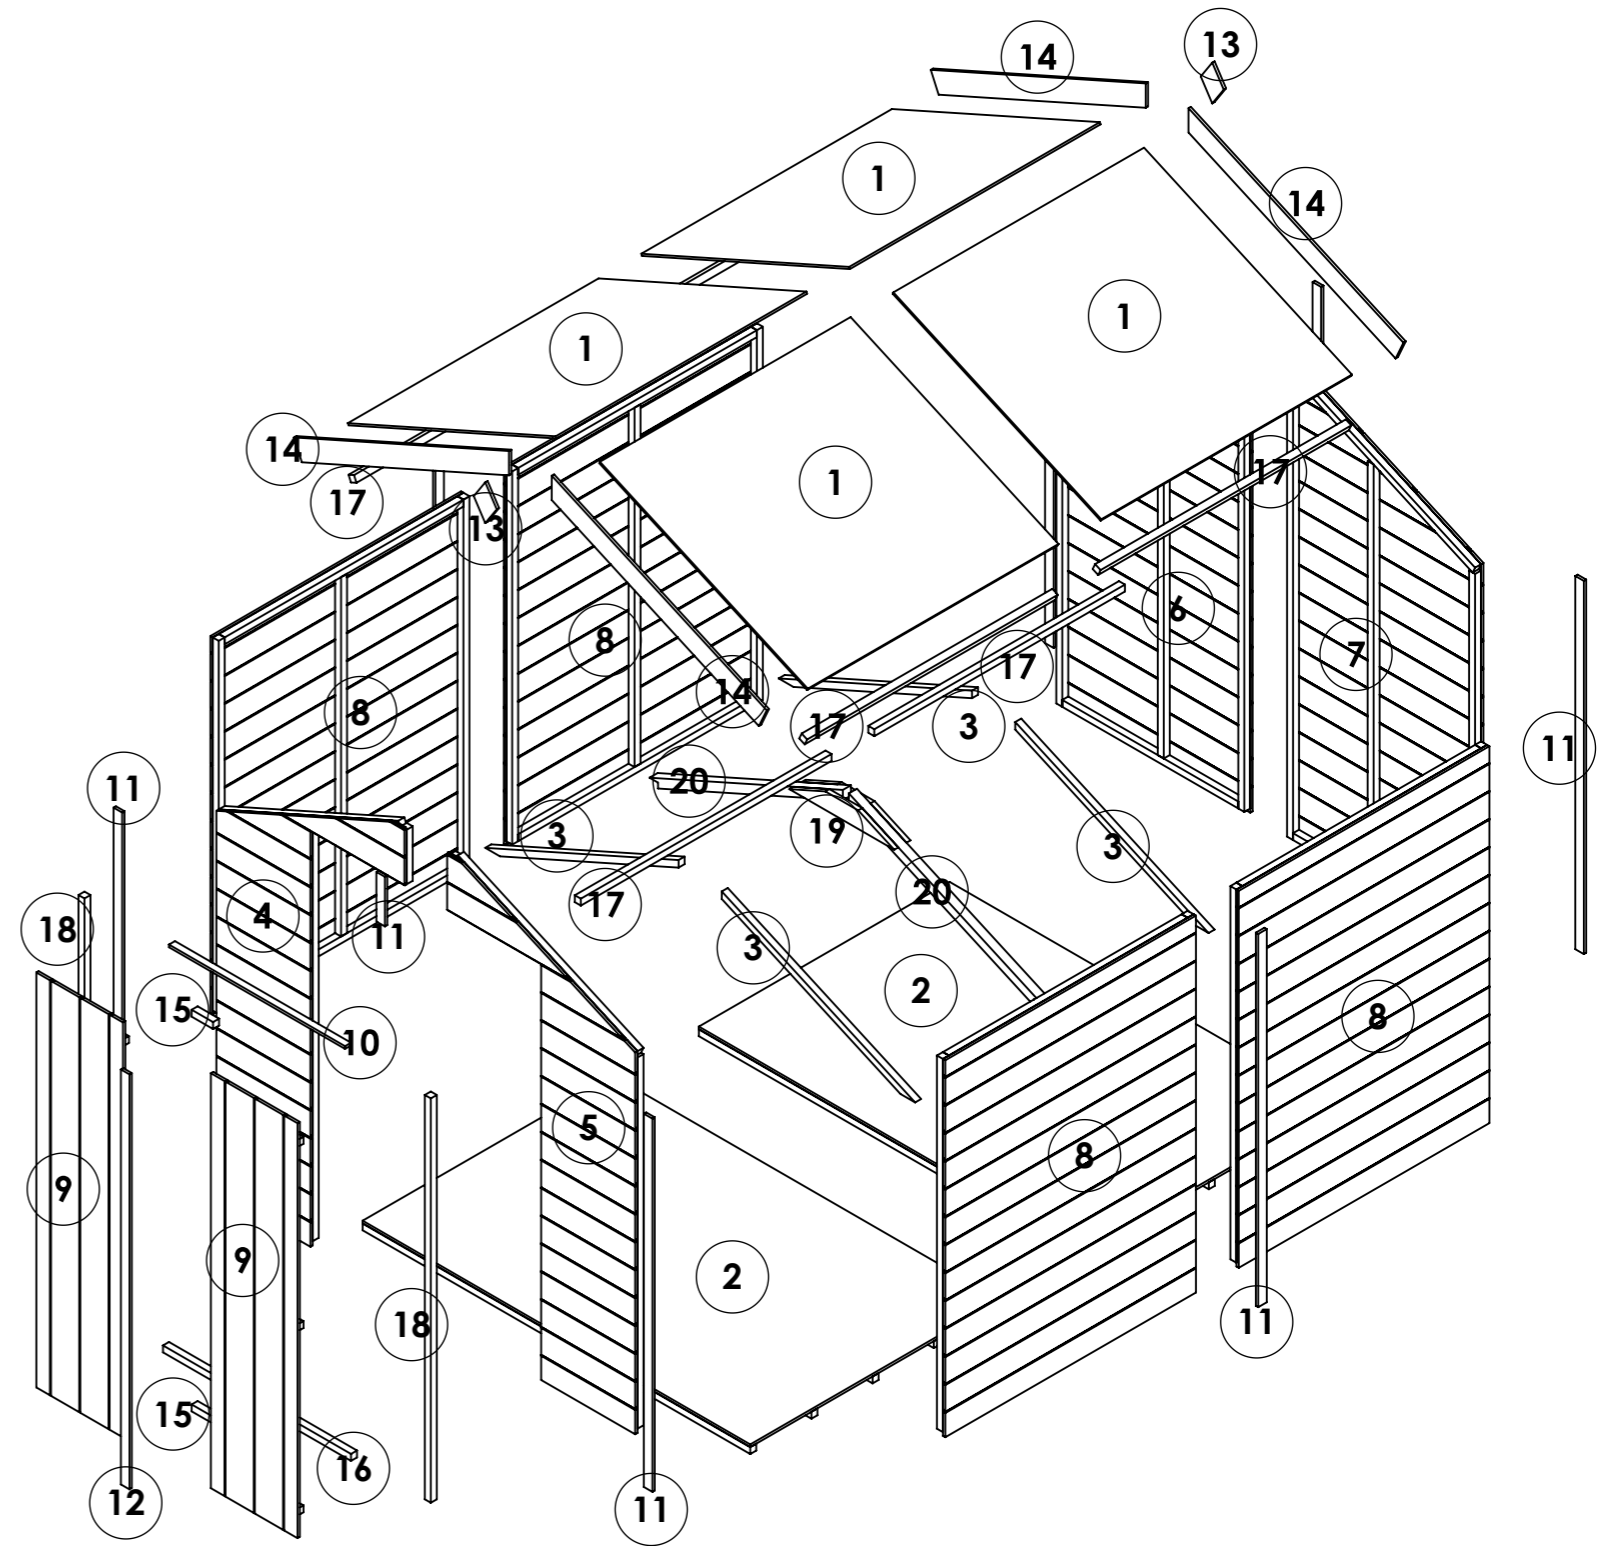

8x6 Master Tongue and Groove Windowless Apex

ITEM NO.	Part Name - ID / Code - Name	QTY.
1	14428-Roof Apex 8mm SS W1.172xH1.064m	4
2	14589-Floor ASM Solid Sheet W1.172xH1.812m	2
3	25406-Roof Support 6ft Treated L0.99m	4
4	25425-Section 11mm TG 6ft Gable Door Left U1511 W0.879xH1.912m	1
5	25426-Section 11mm TG 6ft Gable Door Right U1511 W0.879xH1.912m	1
6	25427-Section 11mm TG 6ft Gable Plain Left U1511 W0.879xH1.912m	1
7	25428-Section 11mm TG 6ft Gable Plain Right U1511 W0.879xH1.912m	1
8	25434-Section 11mm TG 4ft Panel Plain U1511 W1.172xH1.523m	4
9	25436-Door Double 11mm TG W0.405xH1.680m	2
10	CL-0823-28RS- Door Head	1
11	CL-1511-40RS- Panel Cloak	9
12	CL-1680-40RS- Door Cloak	1
13	FB-0138-90RS- Finial	2
14	FB-1100-90RS- Fascia Board	4
15	FR-0100-SQ- Door Block	2
16	FR-0879-SQ- Door Threshold	1
17	FR-1172-SQ- Purlin	6
18	FR-1637-SQ- Door Upright	2
19	TR-0491-BV2	2
20	TR-0990-BM38	2

OPTIONS:

Floor: **Solid Sheet**
Roof: **Solid Sheet**
Truss: **Solid Sheet**