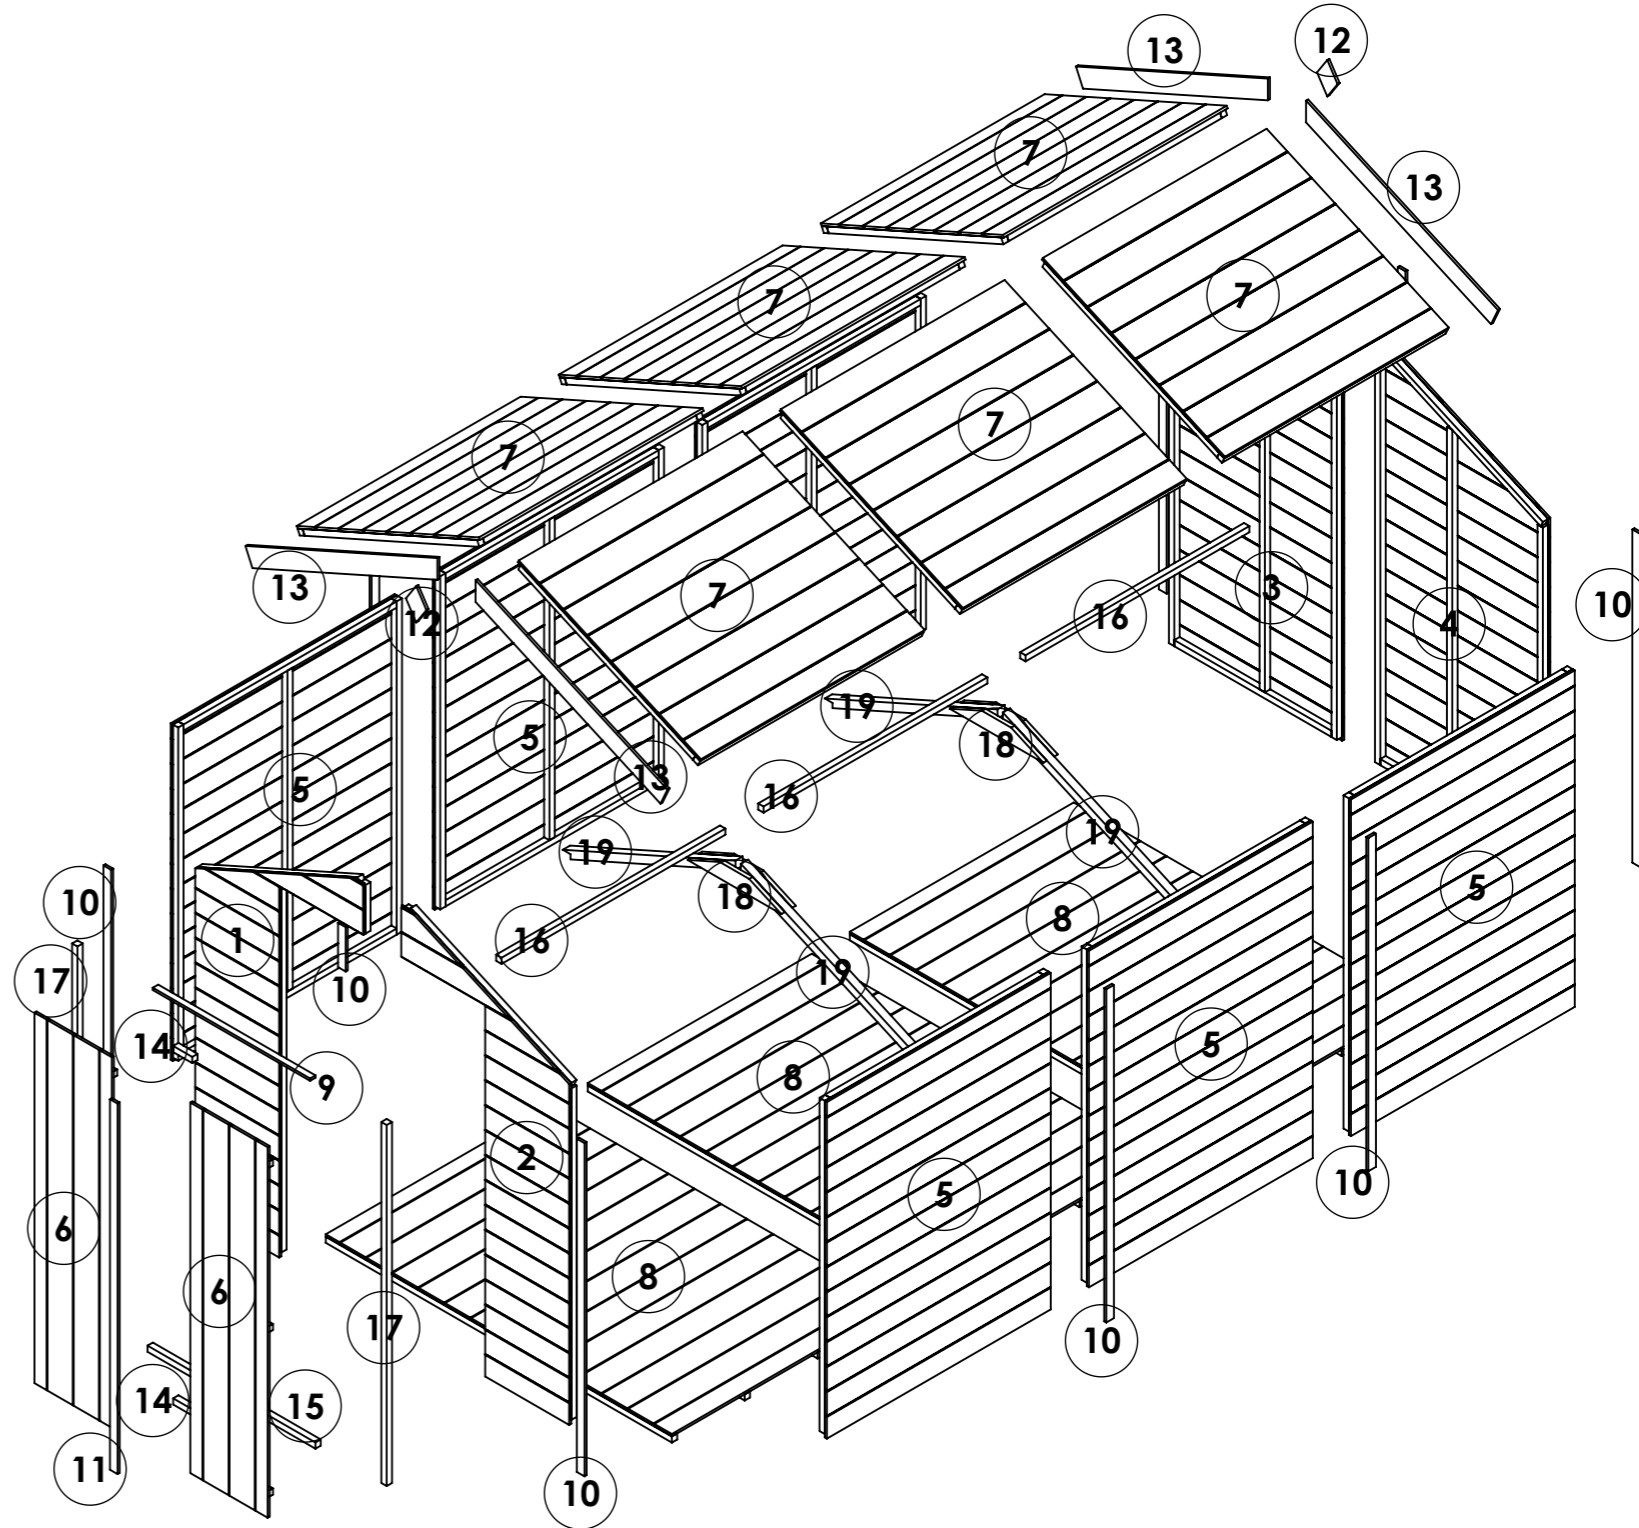

12x6 Master Tongue and Groove Windowless Apex

ITEM NO.	Part Name - ID / Code - Name	QTY.
1	25425-Section 11mm TG 6ft Gable Door Left U1511 W0.879xH1.912m	1
2	25426-Section 11mm TG 6ft Gable Door Right U1511 W0.879xH1.912m	1
3	25427-Section 11mm TG 6ft Gable Plain Left U1511 W0.879xH1.912m	1
4	25428-Section 11mm TG 6ft Gable Plain Right U1511 W0.879xH1.912m	1
5	25434-Section 11mm TG 4ft Panel Plain U1511 W1.172xH1.523m	6
6	25436-Door Double 11mm TG W0.405xH1.680m	2
7	25440-Roof Apex 11mm TG W1.172xH1.044m	6
8	25451-Floor ASM 11mm TG W1.172xH1.812m	3
9	CL-0823-28RS- Door Head	1
10	CL-1511-40RS- Panel Cloak	11
11	CL-1680-40RS- Door Cloak	1
12	FB-0138-90RS- Finial	2
13	FB-1100-90RS- Fascia Board	4
14	FR-0100-SQ- Door Block	2
15	FR-0879-SQ- Door Threshold	1
16	FR-1172-SQ- Purlin	3
17	FR-1637-SQ- Door Upright	2
18	TR-0491-BV2	4
19	TR-0990-BM38	4

OPTIONS:

Floor: **11mm T&G**
Roof: **11mm T&G**
Truss: **11mm T&G**