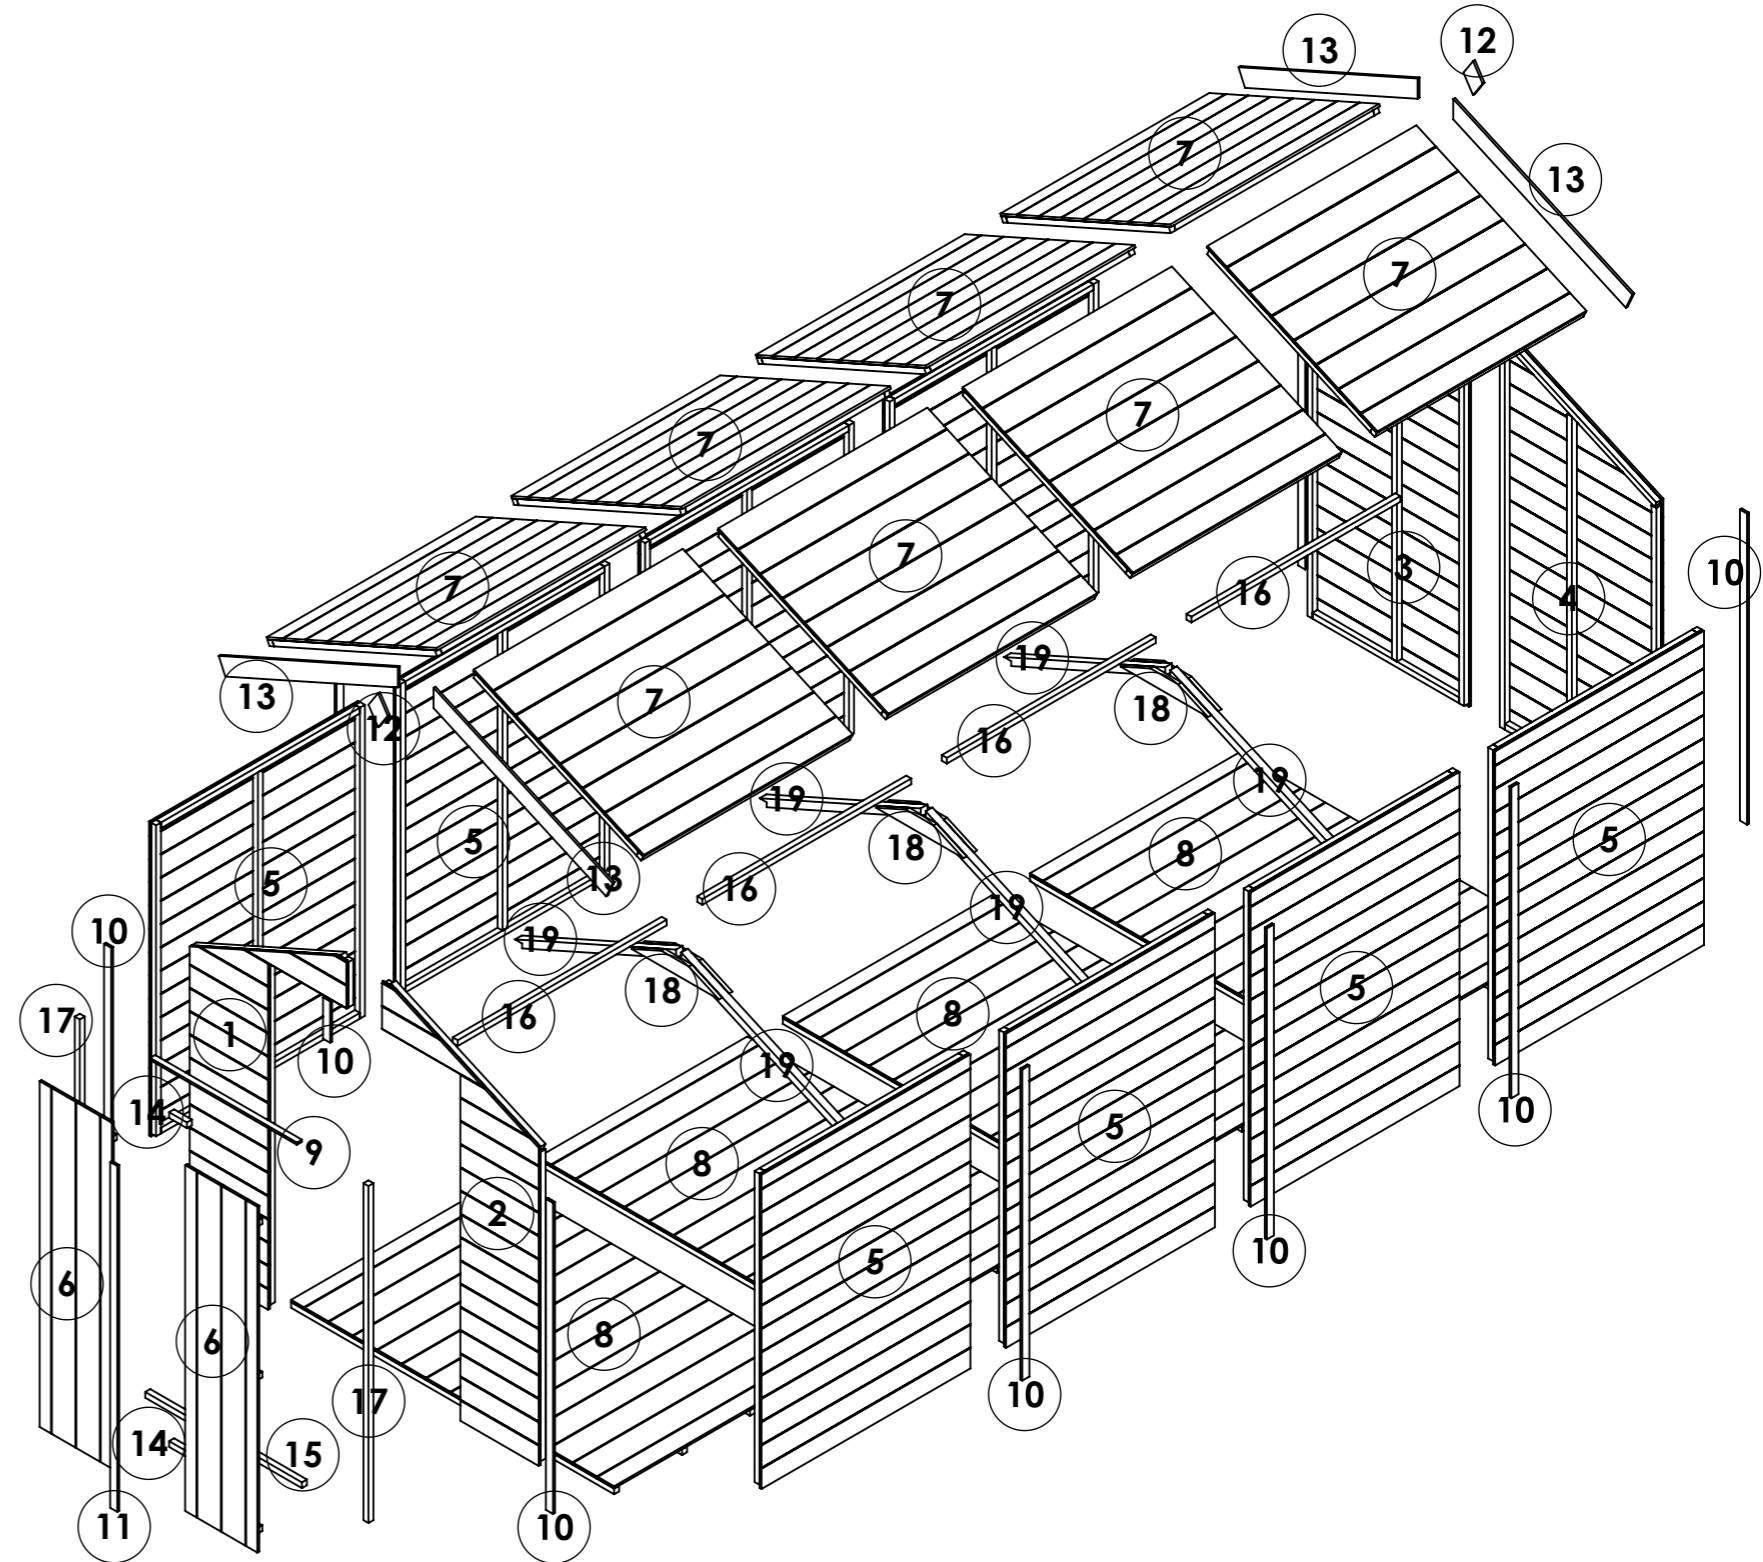

16x6 Master Tongue and Groove Windowless Apex

ITEM NO.	Part Name - ID / Code - Name	QTY.
1	25425-Section 11mm TG 6ft Gable Door Left U1511 W0.879xH1.912m	1
2	25426-Section 11mm TG 6ft Gable Door Right U1511 W0.879xH1.912m	1
3	25427-Section 11mm TG 6ft Gable Plain Left U1511 W0.879xH1.912m	2
4	25428-Section 11mm TG 6ft Gable Plain Right U1511 W0.879xH1.912m	2
5	25434-Section 11mm TG 4ft Panel Plain U1511 W1.172xH1.523m	8
6	25436-Door Double 11mm TG W0.405xH1.680m	2
7	25440-Roof Apex 11mm TG W1.172xH1.044m	8
8	25451-Floor ASM 11mm TG W1.172xH1.812m	4
9	CL-0823-28RS- Door Head	1
10	CL-1511-40RS- Panel Cloak	13
11	CL-1680-40RS- Door Cloak	1
12	FB-0138-90RS- Finial	2
13	FB-1100-90RS- Fascia Board	4
14	FR-0100-SQ- Door Block	2
15	FR-0879-SQ- Door Threshold	1
16	FR-1172-SQ- Purlin	4
17	FR-1637-SQ- Door Upright	2
18	TR-0491-BV2	6
19	TR-0990-BM38	6

OPTIONS:

Floor: **11mm T&G**
Roof: **11mm T&G**
Truss: **11mm T&G**