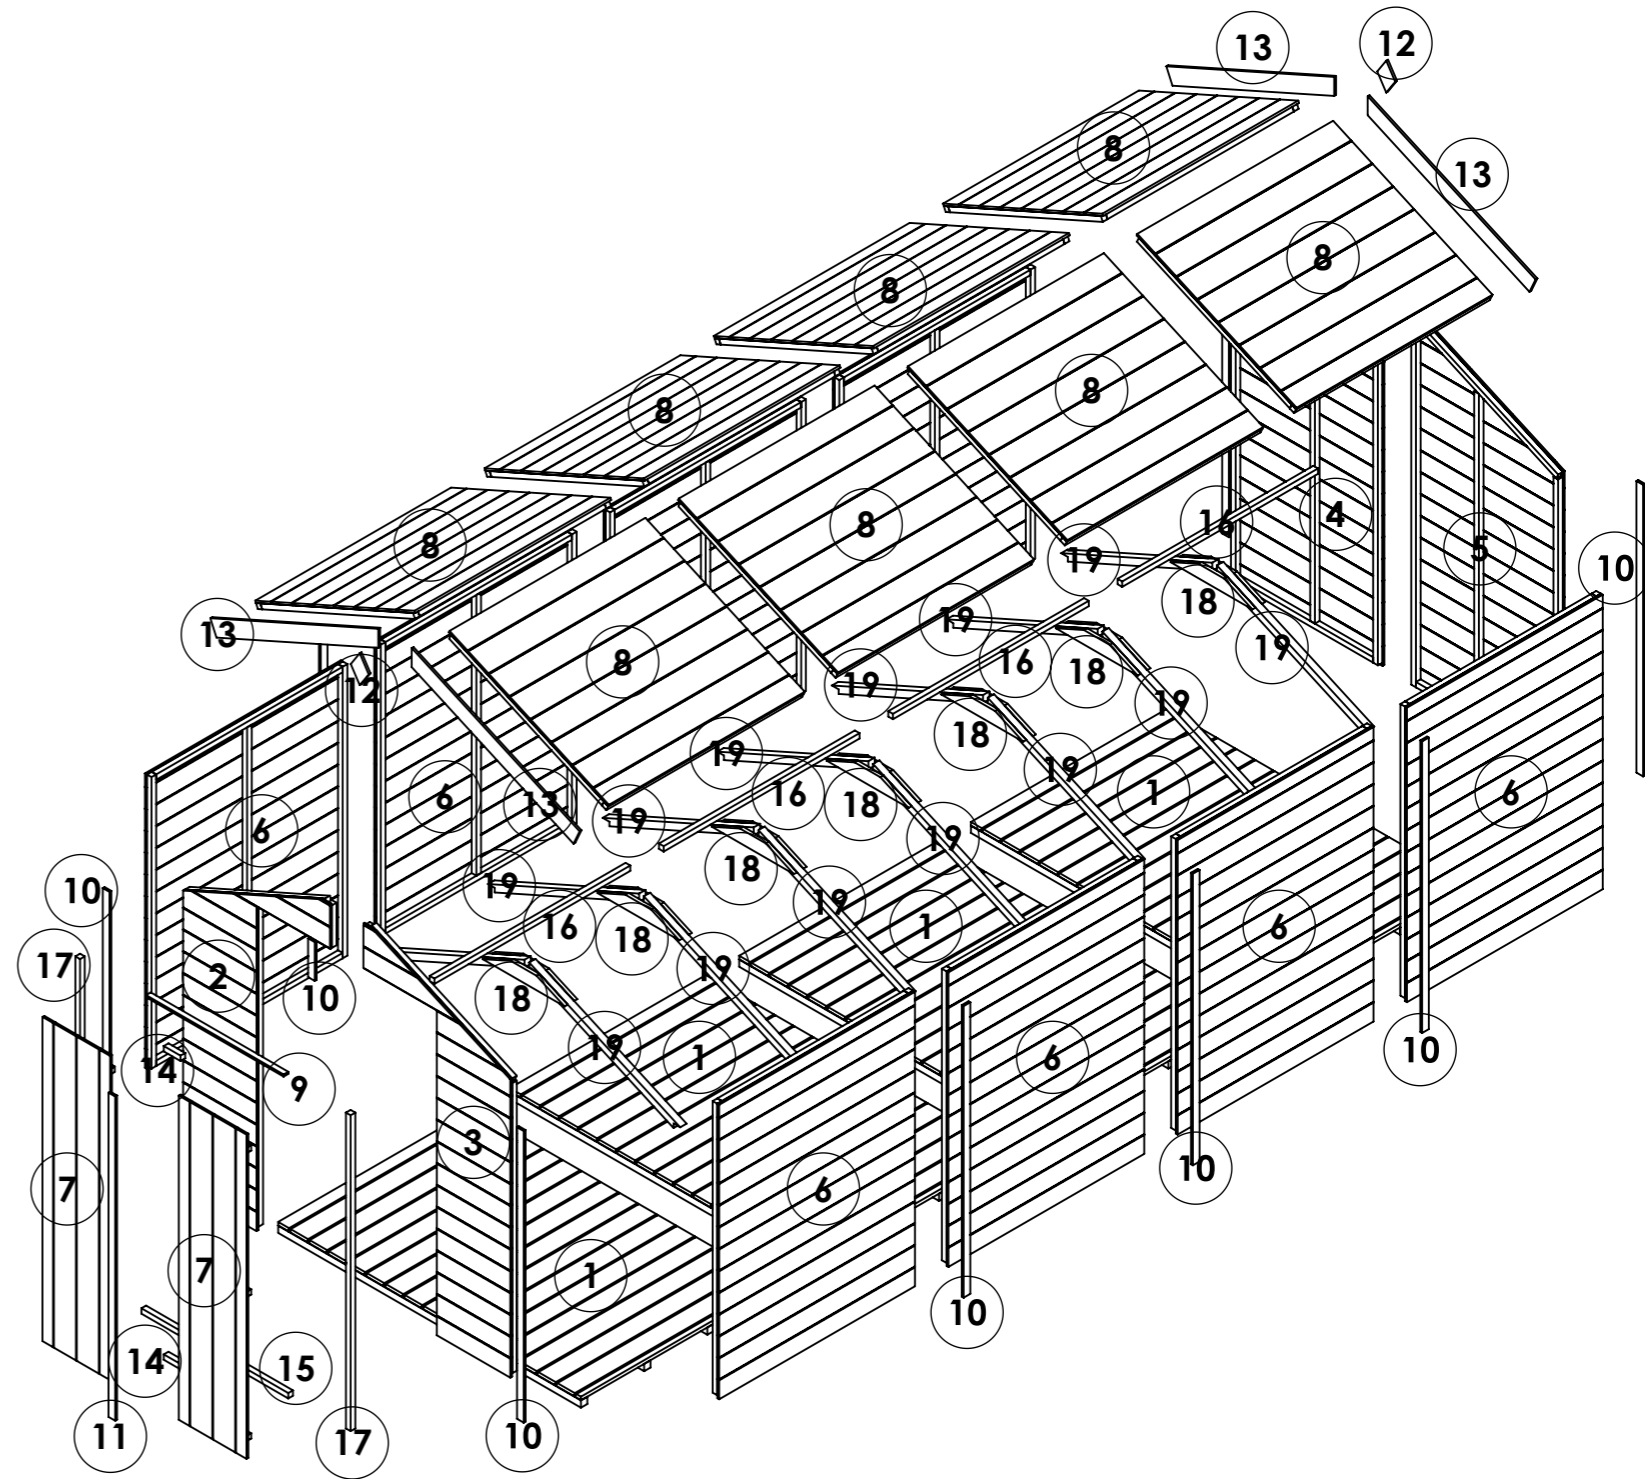

16x6 Master Tongue and Groove Windowless Apex

ITEM NO.	Part Name - ID / Code - Name	QTY.
1	25410-Floor ASM 19mm TG W1.172xH1.812m	4
2	25425-Section 11mm TG 6ft Gable Door Left U1511 W0.879xH1.912m	1
3	25426-Section 11mm TG 6ft Gable Door Right U1511 W0.879xH1.912m	1
4	25427-Section 11mm TG 6ft Gable Plain Left U1511 W0.879xH1.912m	1
5	25428-Section 11mm TG 6ft Gable Plain Right U1511 W0.879xH1.912m	1
6	25434-Section 11mm TG 4ft Panel Plain U1511 W1.172xH1.523m	8
7	25436-Door Double 11mm TG W0.405xH1.680m	2
8	25440-Roof Apex 11mm TG W1.172xH1.044m	8
9	CL-0823-28RS- Door Head	1
10	CL-1511-40RS- Panel Cloak	13
11	CL-1680-40RS- Door Cloak	1
12	FB-0138-90RS- Finial	2
13	FB-1100-90RS- Fascia Board	4
14	FR-0100-SQ- Door Block	2
15	FR-0879-SQ- Door Threshold	1
16	FR-1172-SQ- Purlin	4
17	FR-1637-SQ- Door Upright	2
18	TR-0491-BV2	14
19	TR-0990-BM38	14

OPTIONS:

Floor: **19mm T&G**

Roof: **11mm T&G**

Truss: **11mm T&G Heavy Duty**