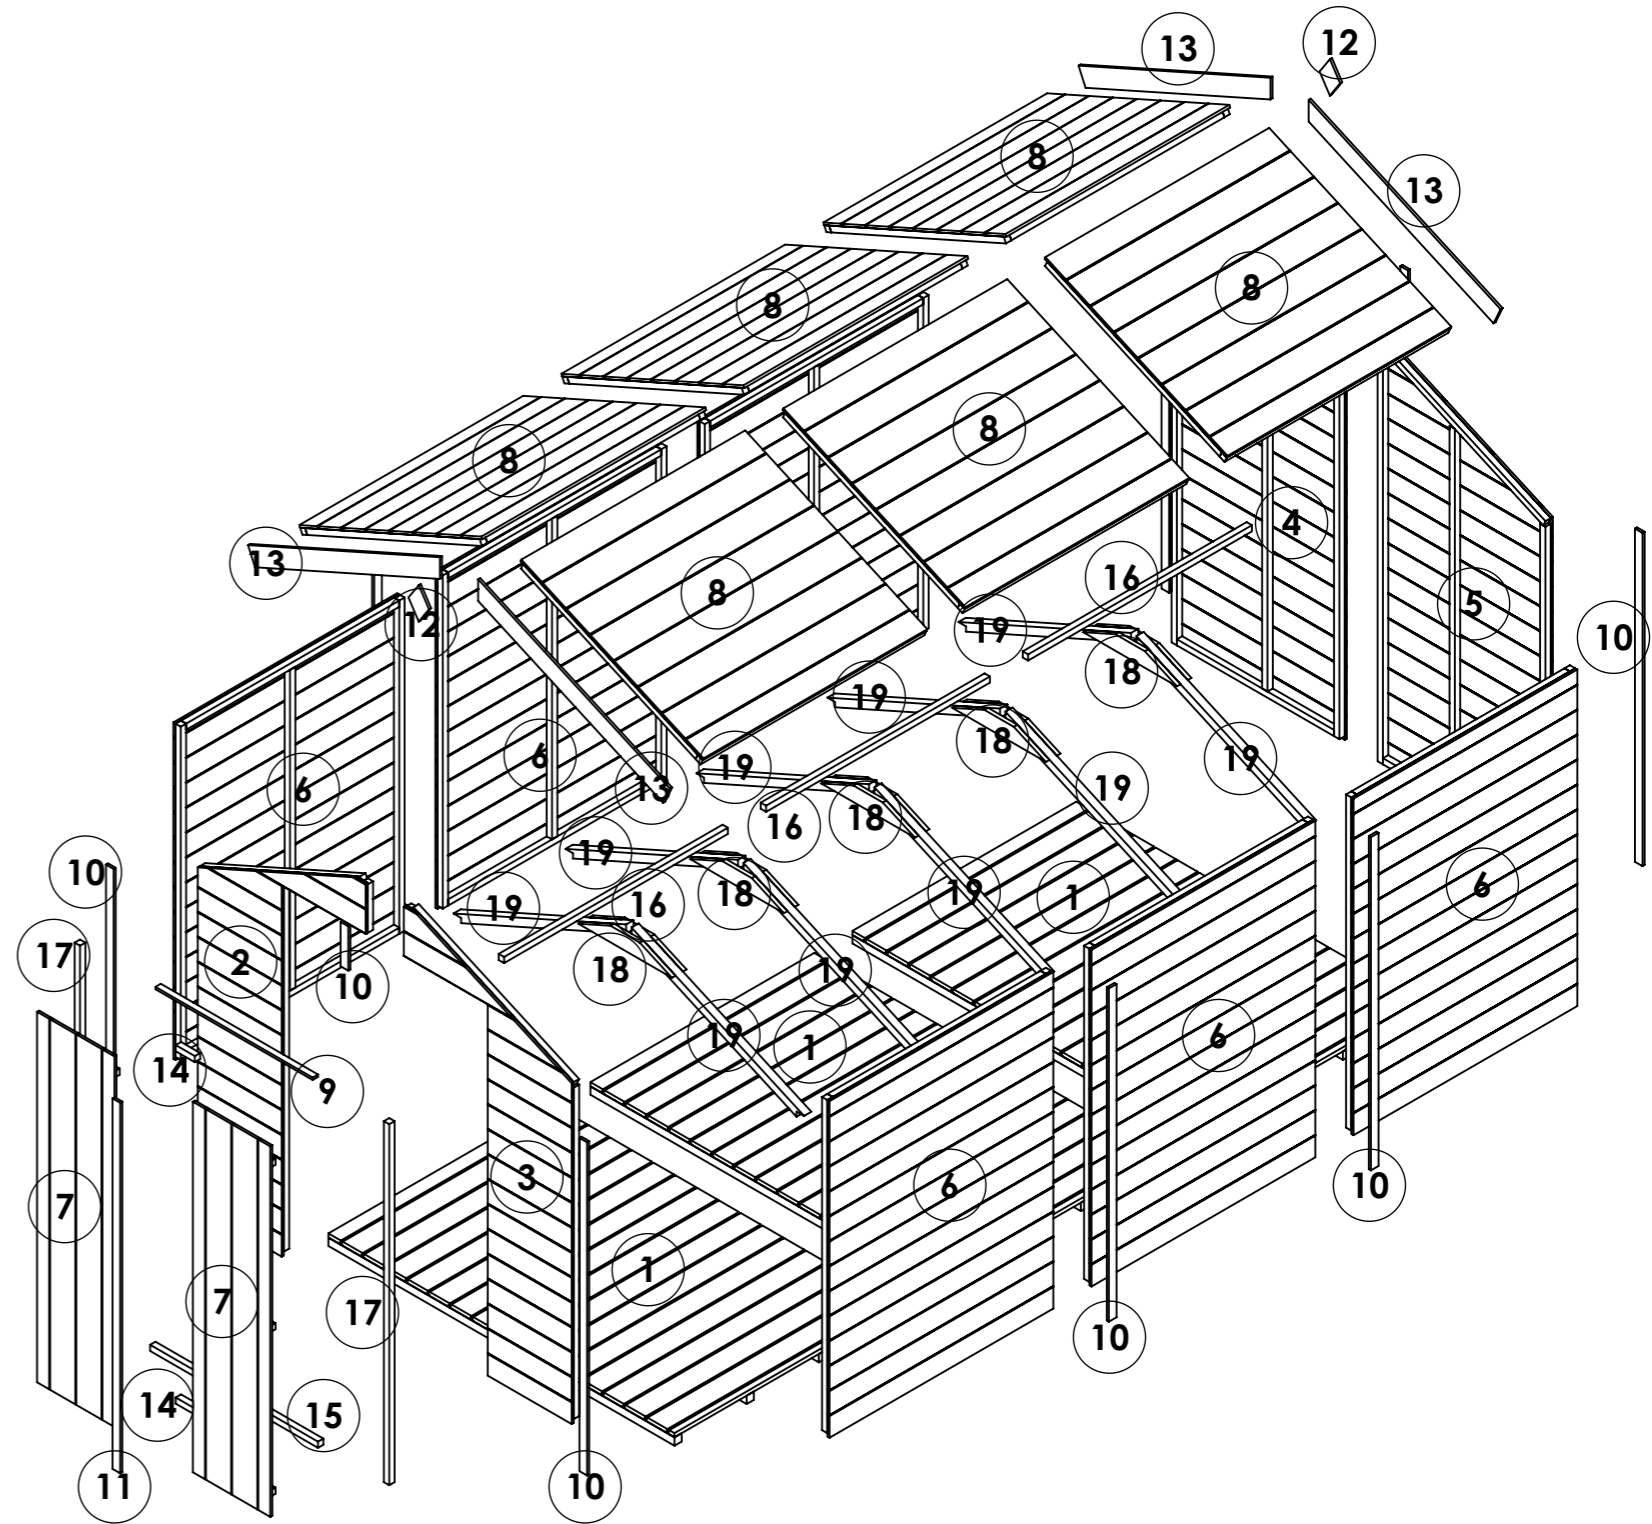

12x6 Master Tongue and Groove Windowless Apex

ITEM NO.	Part Name - ID / Code - Name	QTY.
1	25410-Floor ASM 19mm TG W1.172xH1.812m	3
2	25425-Section 11mm TG 6ft Gable Door Left U1511 W0.879xH1.912m	1
3	25426-Section 11mm TG 6ft Gable Door Right U1511 W0.879xH1.912m	1
4	25427-Section 11mm TG 6ft Gable Plain Left U1511 W0.879xH1.912m	1
5	25428-Section 11mm TG 6ft Gable Plain Right U1511 W0.879xH1.912m	1
6	25434-Section 11mm TG 4ft Panel Plain U1511 W1.172xH1.523m	6
7	25436-Door Double 11mm TG W0.405xH1.680m	2
8	25440-Roof Apex 11mm TG W1.172xH1.044m	6
9	CL-0823-28RS- Door Head	1
10	CL-1511-40RS- Panel Cloak	11
11	CL-1680-40RS- Door Cloak	1
12	FB-0138-90RS- Finial	2
13	FB-1100-90RS- Fascia Board	4
14	FR-0100-SQ- Door Block	2
15	FR-0879-SQ- Door Threshold	1
16	FR-1172-SQ- Purlin	3
17	FR-1637-SQ- Door Upright	2
18	TR-0491-BV2	10
19	TR-0990-BM38	10

OPTIONS:

Floor: **19mm T&G**

Roof: **11mm T&G**

Truss: **11mm T&G Heavy Duty**