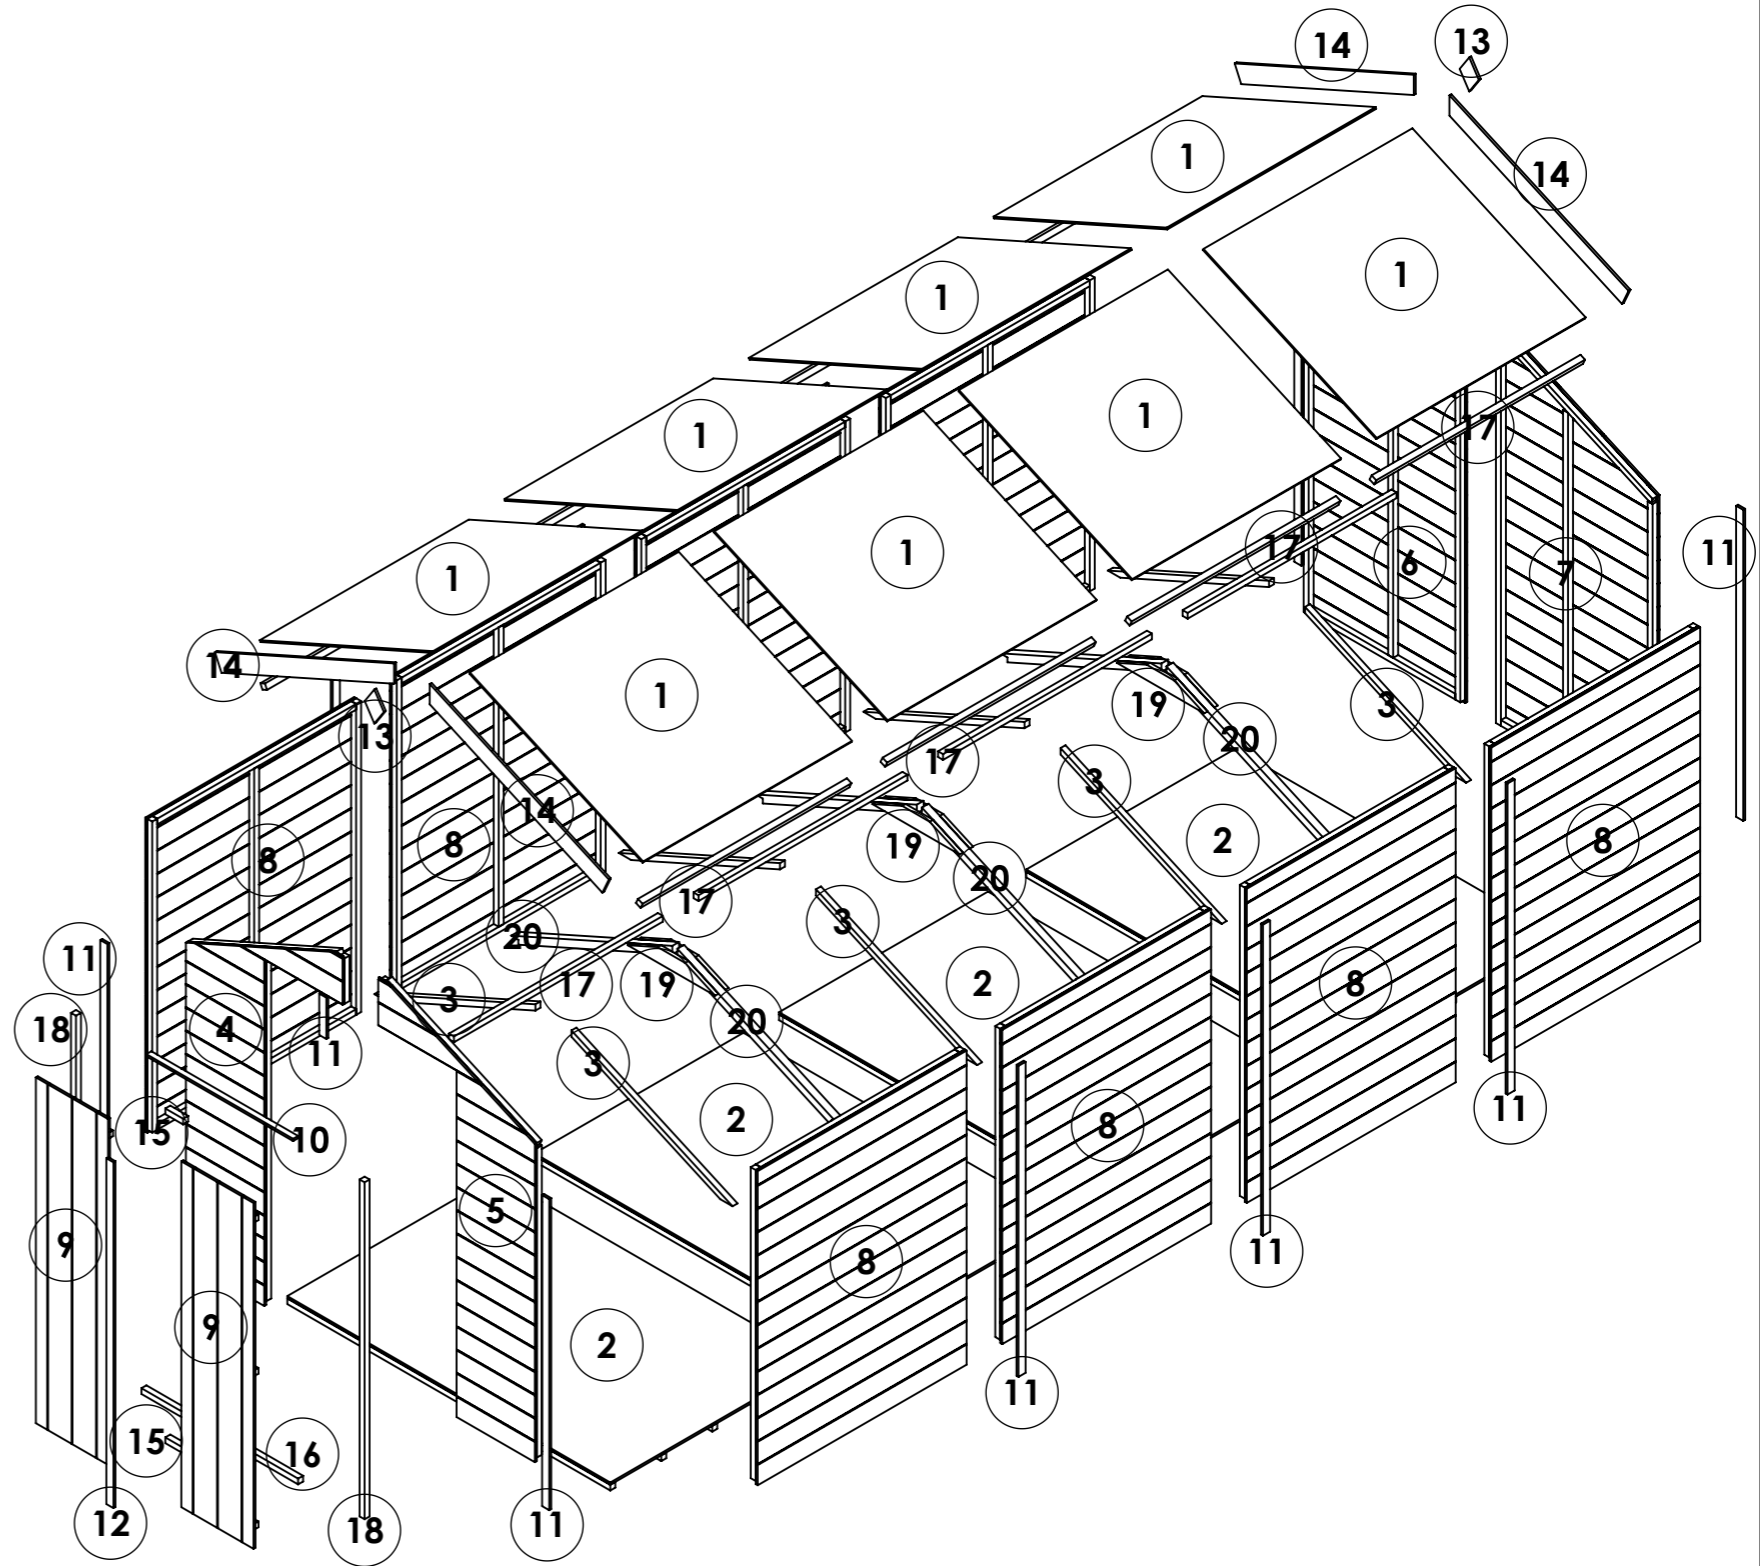

OPTIONS:

Floor: **19mm T&G**

Roof: **11mm T&G**

Truss: **11mm T&G Heavy Duty**

16x6 Master Tongue and Groove Windowless Apex

ITEM NO.	Part Name - ID / Code - Name	QTY.
1	14428-Roof Apex 8mm SS W1.172xH1.064m	8
2	14589-Floor ASM Solid Sheet W1.172xH1.812m	4
3	25406-Roof Support 6ft Treated L0.99m	8
4	25425-Section 11mm TG 6ft Gable Door Left U1511 W0.879xH1.912m	1
5	25426-Section 11mm TG 6ft Gable Door Right U1511 W0.879xH1.912m	1
6	25427-Section 11mm TG 6ft Gable Plain Left U1511 W0.879xH1.912m	1
7	25428-Section 11mm TG 6ft Gable Plain Right U1511 W0.879xH1.912m	1
8	25434-Section 11mm TG 4ft Panel Plain U1511 W1.172xH1.523m	8
9	25436-Door Double 11mm TG W0.405xH1.680m	2
10	CL-0823-28RS- Door Head	1
11	CL-1511-40RS- Panel Cloak	13
12	CL-1680-40RS- Door Cloak	1
13	FB-0138-90RS- Finial	2
14	FB-1100-90RS- Fascia Board	4
15	FR-0100-SQ- Door Block	2
16	FR-0879-SQ- Door Threshold	1
17	FR-1172-SQ- Purlin	12
18	FR-1637-SQ- Door Upright	2
19	TR-0491-BV2	6
20	TR-0990-BM38	6