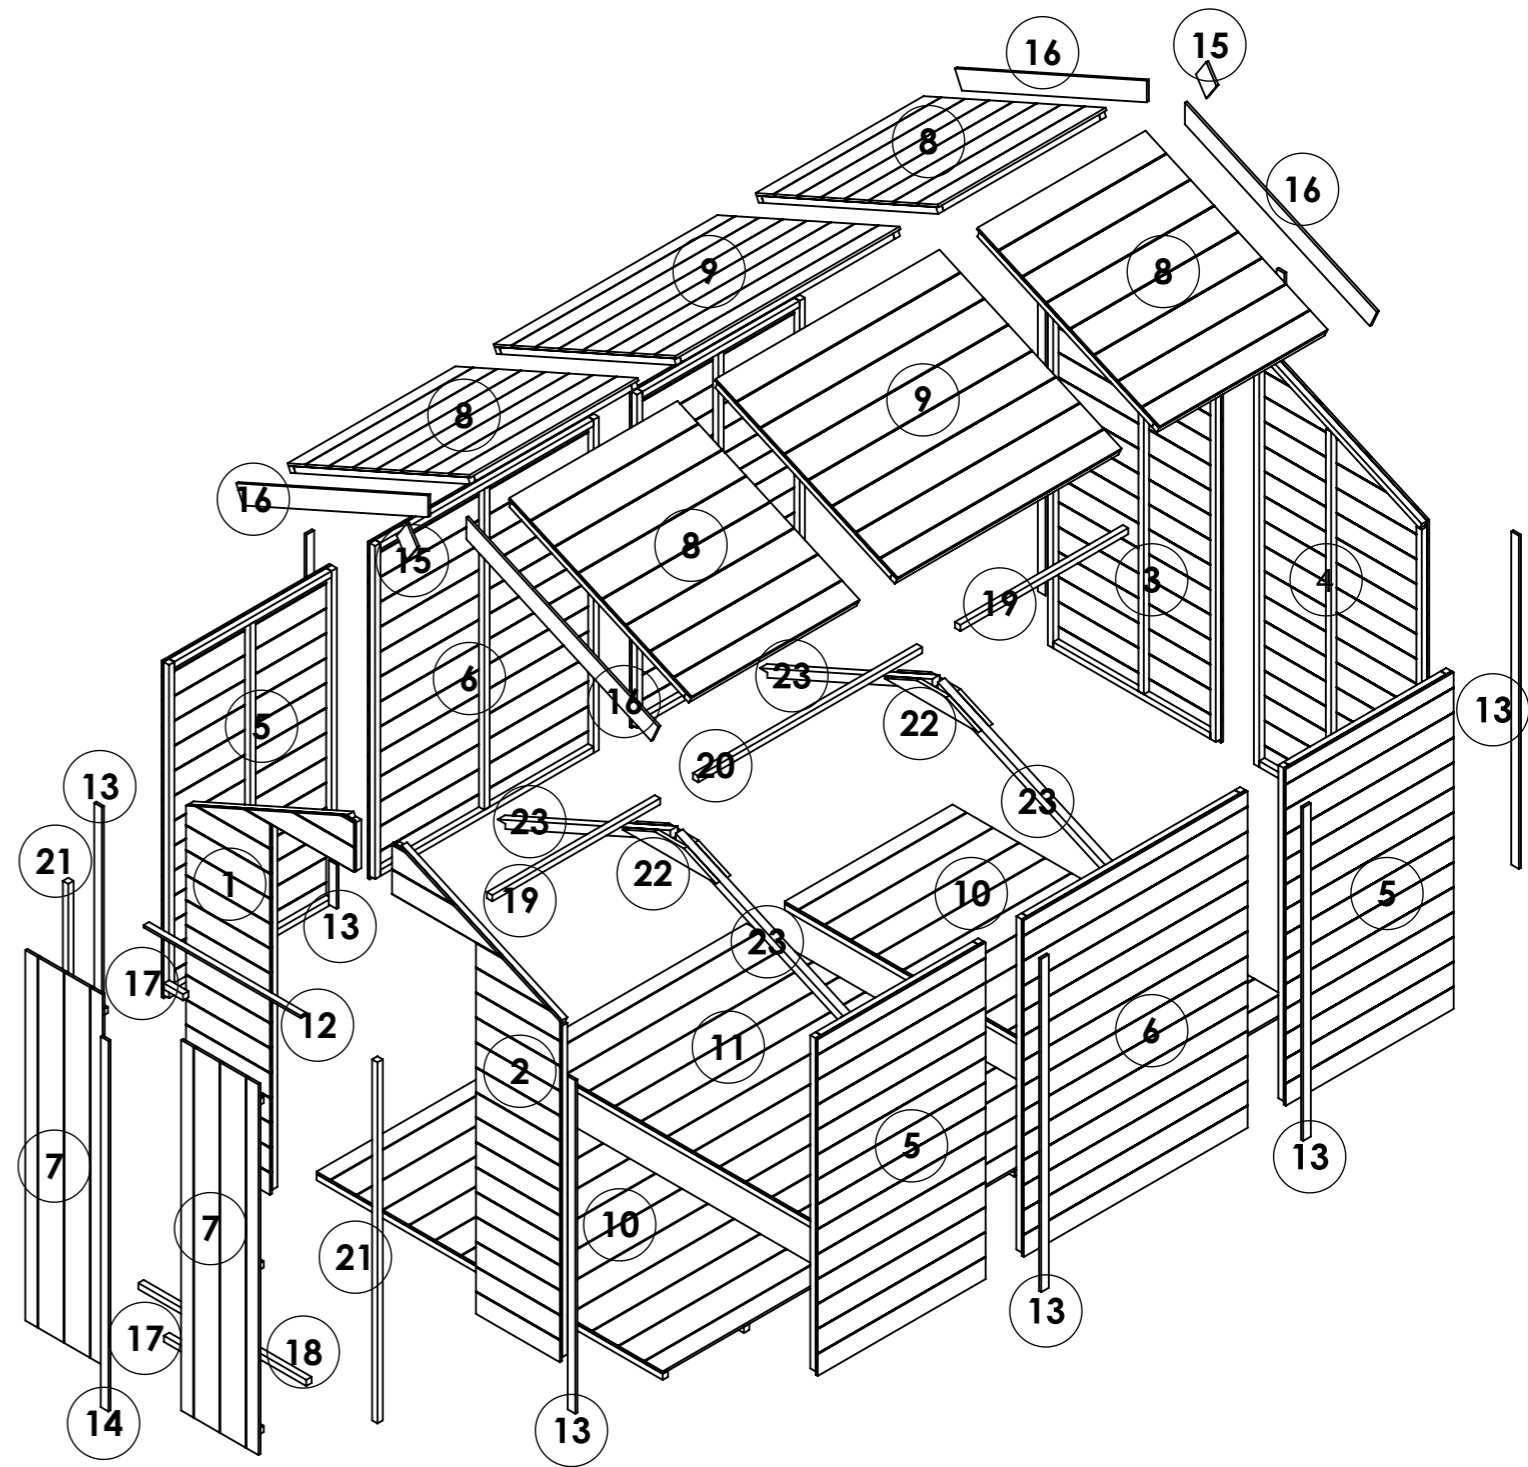

10x6 Master Tongue and Groove Windowless Apex

ITEM NO.	Part Name - ID / Code - Name	QTY.
1	25425-Section 11mm TG 6ft Gable Door Left U1511 W0.879xH1.912m	1
2	25426-Section 11mm TG 6ft Gable Door Right U1511 W0.879xH1.912m	1
3	25427-Section 11mm TG 6ft Gable Plain Left U1511 W0.879xH1.912m	1
4	25428-Section 11mm TG 6ft Gable Plain Right U1511 W0.879xH1.912m	1
5	25433-Section 11mm TG 3ft Panel Plain U1511 W0.879xH1.523m	4
6	25434-Section 11mm TG 4ft Panel Plain U1511 W1.172xH1.523m	2
7	25436-Door Double 11mm TG W0.405xH1.680m	2
8	25439-Roof Apex 11mm TG W0.879xH1.044m	4
9	25440-Roof Apex 11mm TG W1.172xH1.044m	2
10	25450-Floor ASM 11mm TG W0.879xH1.812m	2
11	25451-Floor ASM 11mm TG W1.172xH1.812m	1
12	CL-0823-28RS- Door Head	1
13	CL-1511-40RS- Panel Cloak	11
14	CL-1680-40RS- Door Cloak	1
15	FB-0138-90RS- Finial	2
16	FB-1100-90RS- Fascia Board	4
17	FR-0100-SQ- Door Block	2
18	FR-0879-SQ- Door Threshold	1
19	FR-0879-SQ- Purlin	2
20	FR-1172-SQ- Purlin	1
21	FR-1637-SQ- Door Upright	2
22	TR-0491-BV2	4
23	TR-0990-BM38	4

OPTIONS:

Floor: **11mm T&G**

Roof: **11mm T&G**

Truss: **11mm T&G**