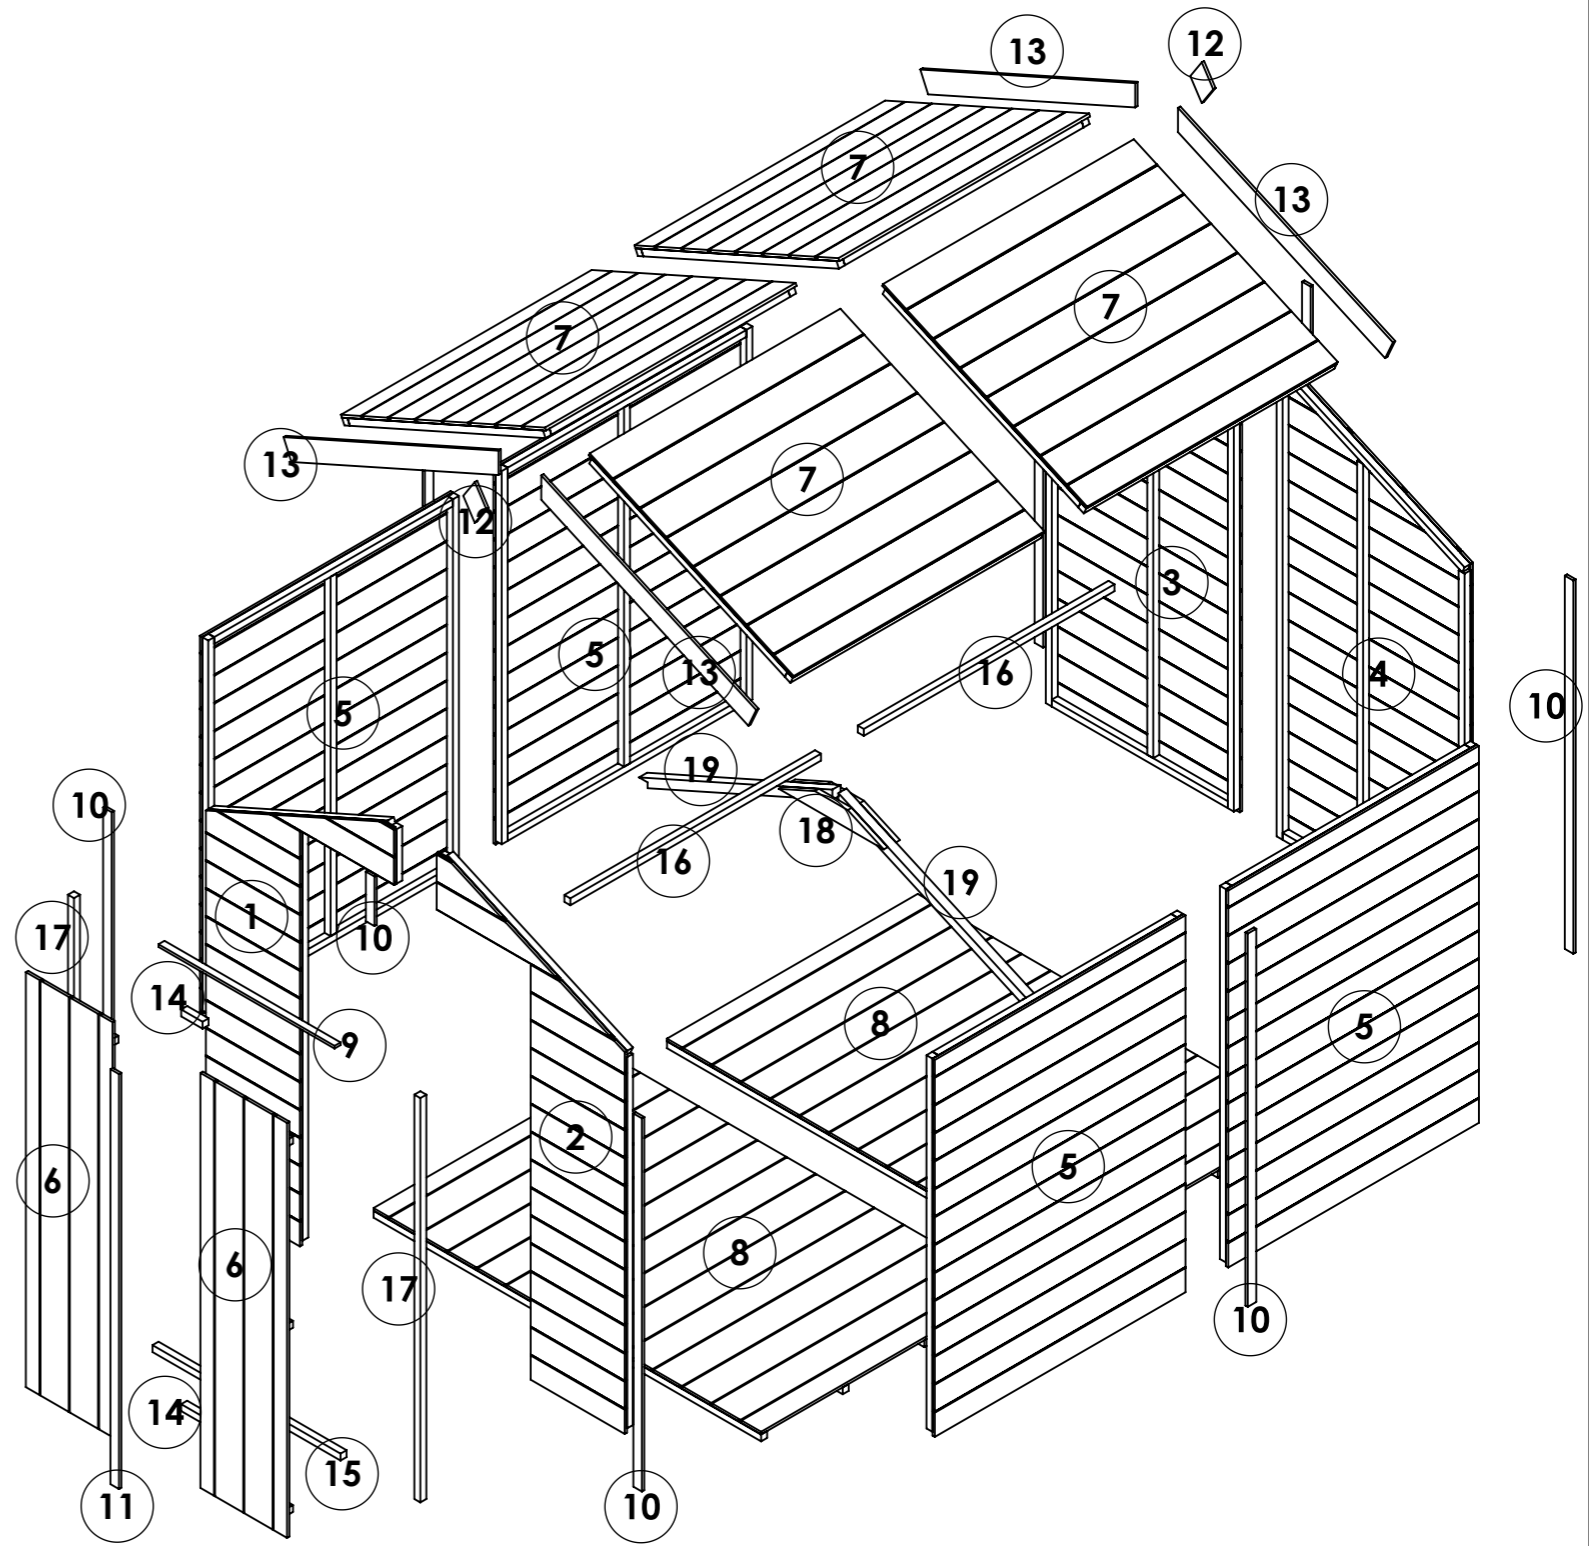

8x6 Master Tongue and Groove Windowless Apex

ITEM NO.	Part Name - ID / Code - Name	QTY.
1	25425-Section 11mm TG 6ft Gable Door Left U1511 W0.879xH1.912m	1
2	25426-Section 11mm TG 6ft Gable Door Right U1511 W0.879xH1.912m	1
3	25427-Section 11mm TG 6ft Gable Plain Left U1511 W0.879xH1.912m	1
4	25428-Section 11mm TG 6ft Gable Plain Right U1511 W0.879xH1.912m	1
5	25434-Section 11mm TG 4ft Panel Plain U1511 W1.172xH1.523m	4
6	25436-Door Double 11mm TG W0.405xH1.680m	2
7	25440-Roof Apex 11mm TG W1.172xH1.044m	4
8	25451-Floor ASM 11mm TG W1.172xH1.812m	2
9	CL-0823-28RS- Door Head	1
10	CL-1511-40RS- Panel Cloak	9
11	CL-1680-40RS- Door Cloak	1
12	FB-0138-90RS- Finial	2
13	FB-1100-90RS- Fascia Board	4
14	FR-0100-SQ- Door Block	2
15	FR-0879-SQ- Door Threshold	1
16	FR-1172-SQ- Purlin	2
17	FR-1637-SQ- Door Upright	2
18	TR-0491-BV2	2
19	TR-0990-BM38	2

OPTIONS:

Floor: **11mm T&G**
Roof: **11mm T&G**
Truss: **11mm T&G**