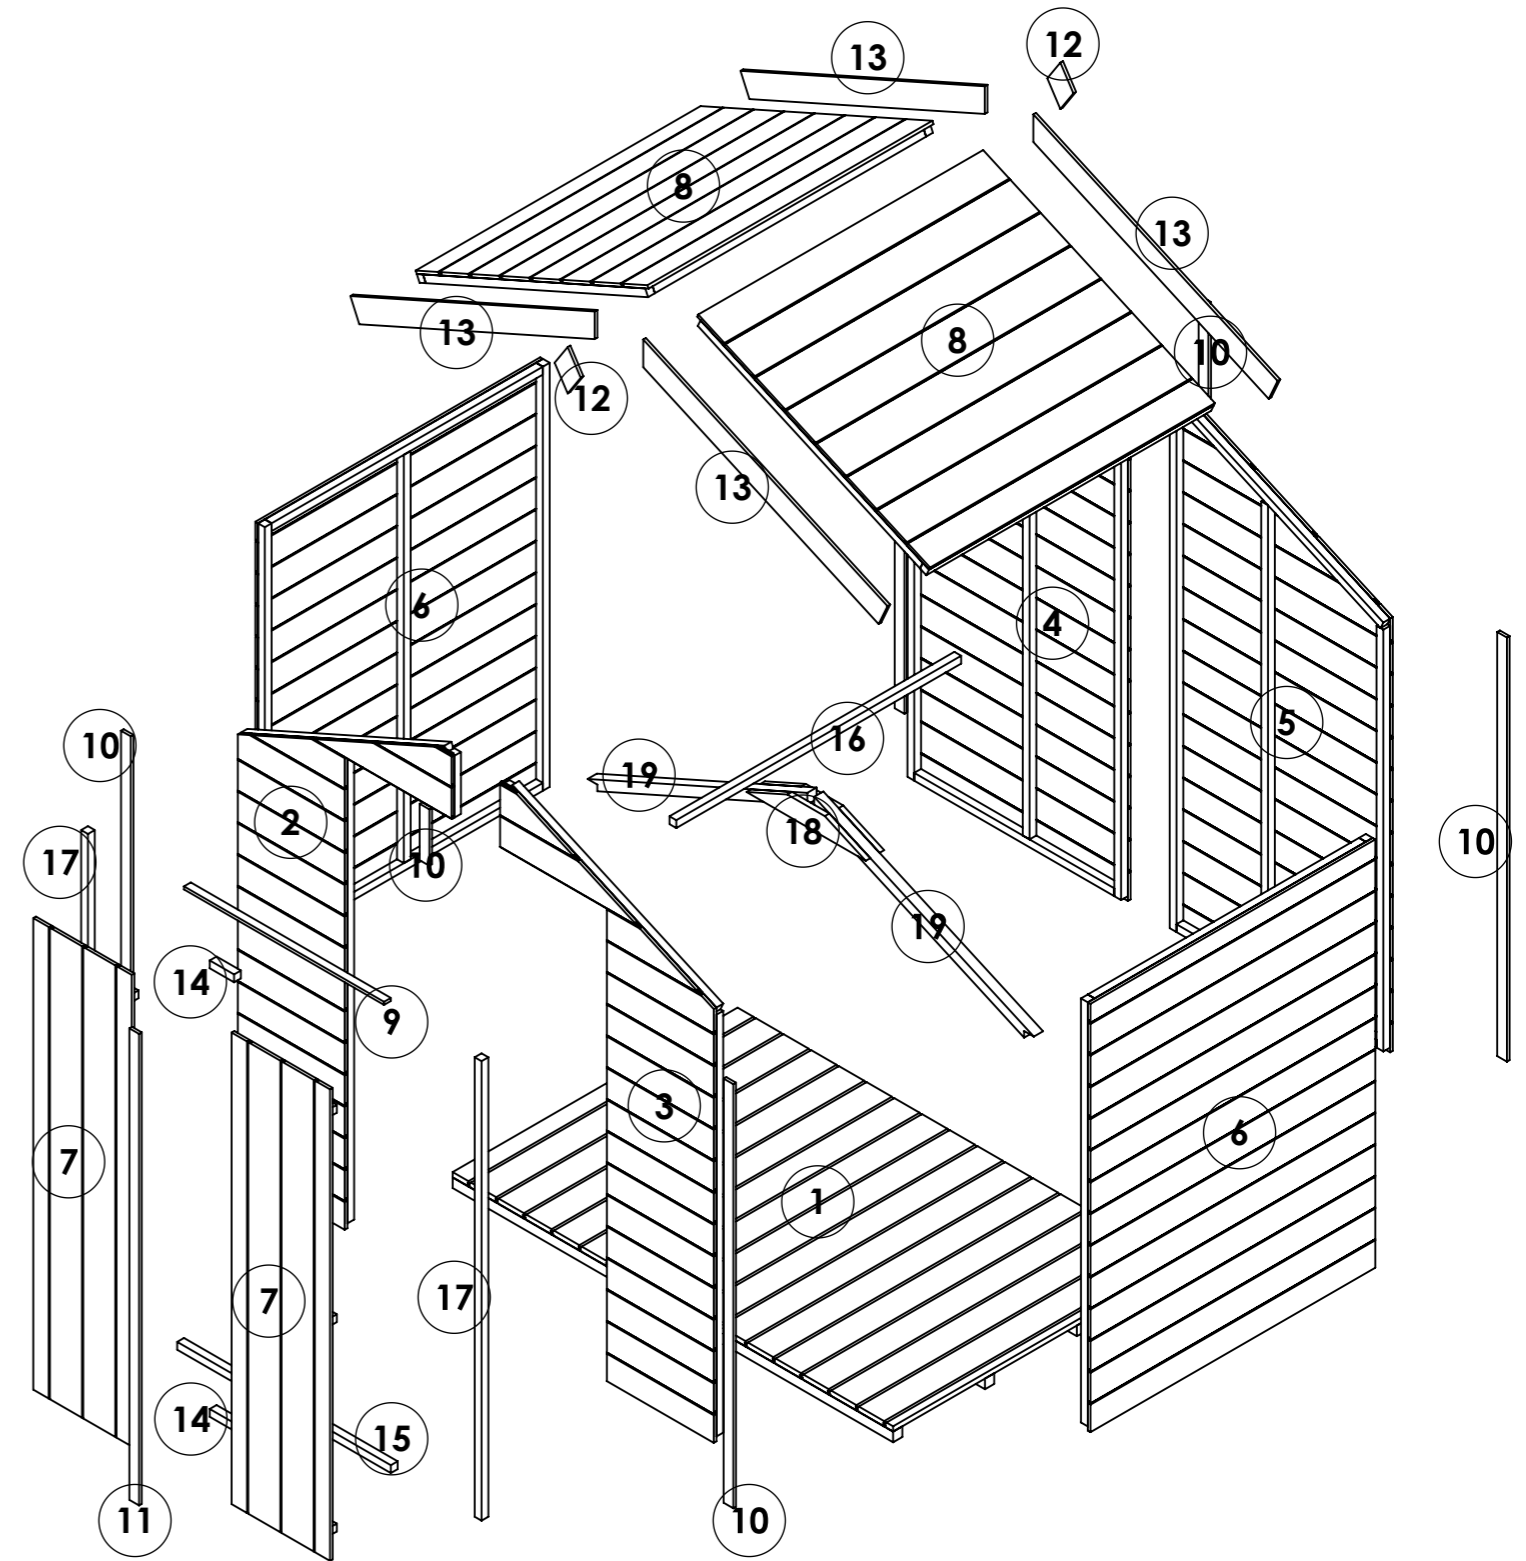

4x6 Master Tongue and Groove Windowless Apex

ITEM NO.	Part Name - ID / Code - Name	QTY.
1	25410-Floor ASM 19mm TG W1.172xH1.812m	1
2	25425-Section 11mm TG 6ft Gable Door Left U1511 W0.879xH1.912m	1
3	25426-Section 11mm TG 6ft Gable Door Right U1511 W0.879xH1.912m	1
4	25427-Section 11mm TG 6ft Gable Plain Left U1511 W0.879xH1.912m	1
5	25428-Section 11mm TG 6ft Gable Plain Right U1511 W0.879xH1.912m	1
6	25434-Section 11mm TG 4ft Panel Plain U1511 W1.172xH1.523m	2
7	25436-Door Double 11mm TG W0.405xH1.680m	2
8	25440-Roof Apex 11mm TG W1.172xH1.044m	2
9	CL-0823-28RS- Door Head	1
10	CL-1511-40RS- Panel Cloak	7
11	CL-1680-40RS- Door Cloak	1
12	FB-0138-90RS- Finial	2
13	FB-1100-90RS- Fascia Board	4
14	FR-0100-SQ- Door Block	2
15	FR-0879-SQ- Door Threshold	1
16	FR-1172-SQ- Purlin	1
17	FR-1637-SQ- Door Upright	2
18	TR-0491-BV2	2
19	TR-0990-BM38	2

OPTIONS:

Floor: **19mm T&G**
Roof: **11mm T&G**
Truss: **11mm T&G Heavy Duty**